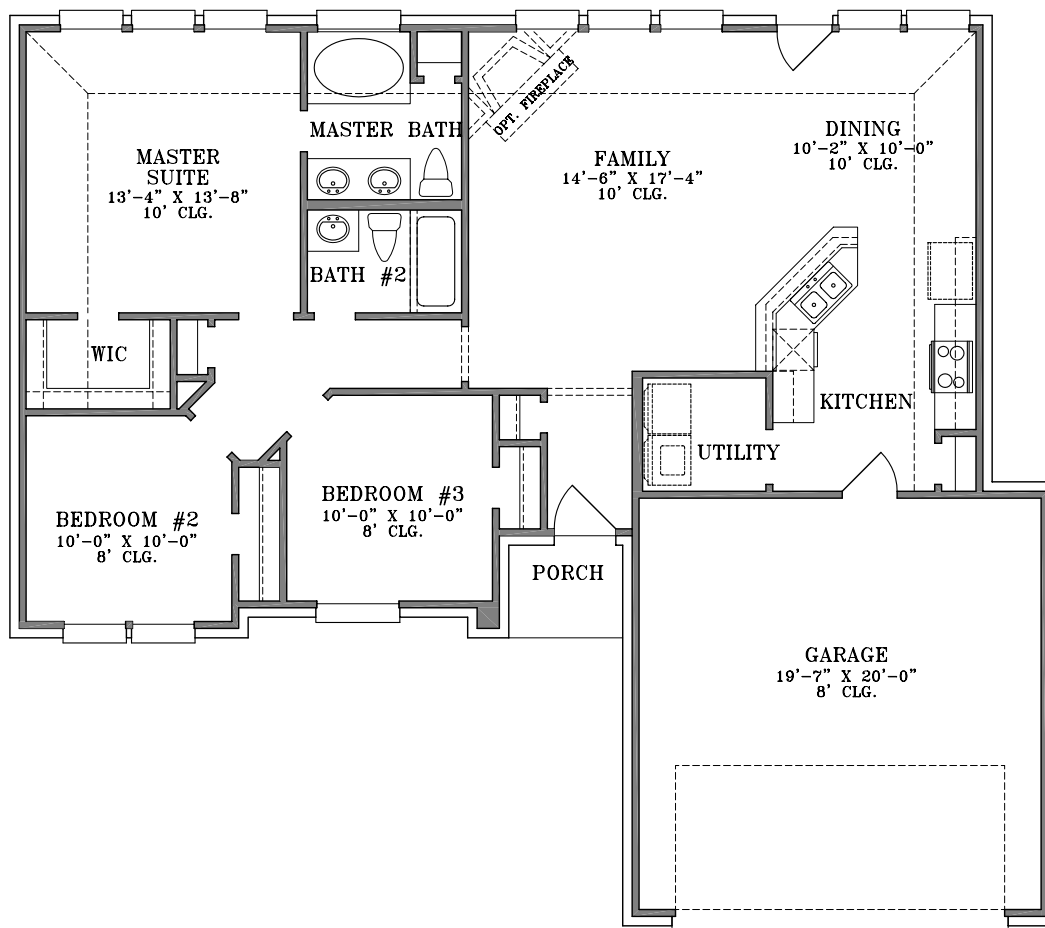

WebFloorPlans.com

1st Floor Footage: 1264 s.f.

Width: 50'-11"

Depth: 44'-3"

Plan # 1264

To Order Call:
214-227-7527

Elevation A

Elevation B

Elevation C