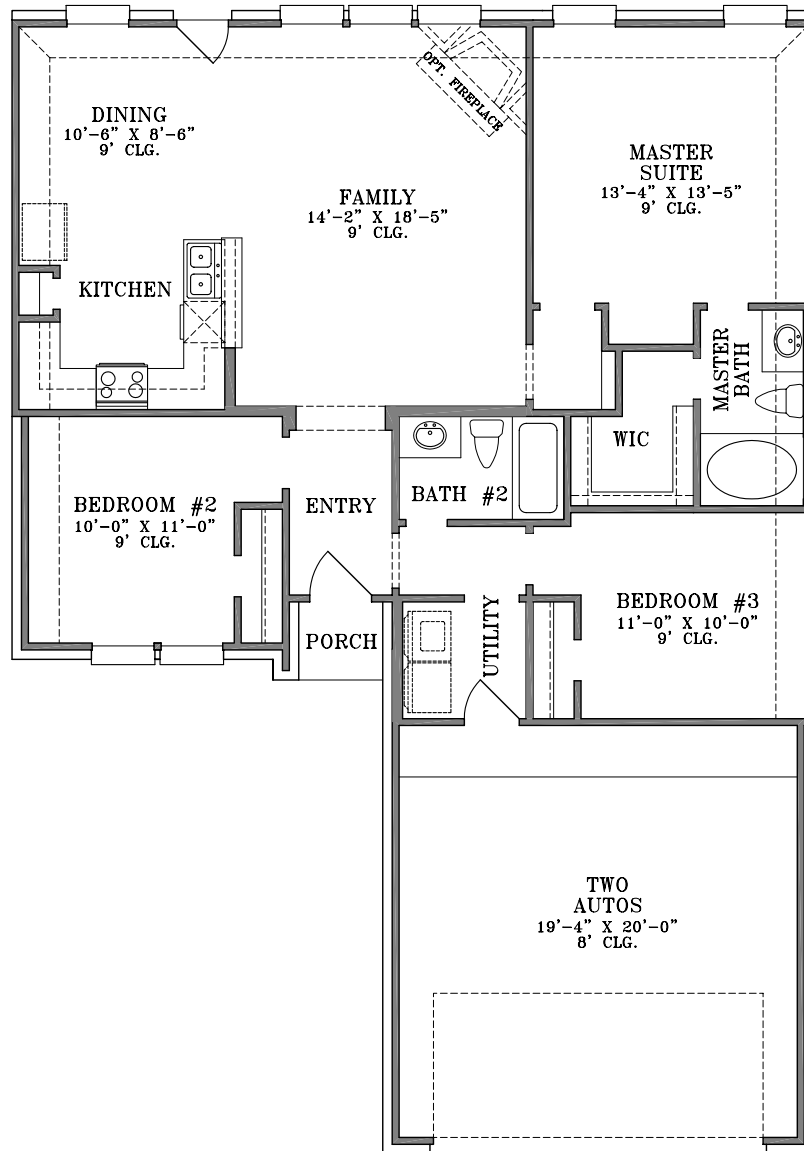

WebFloorPlans.com

1st Floor Footage: 1275 s.f.

Width: 38'-11"

Depth: 55'-6"

Plan #1275

To Order Call:
214-227-7527

Elevation A