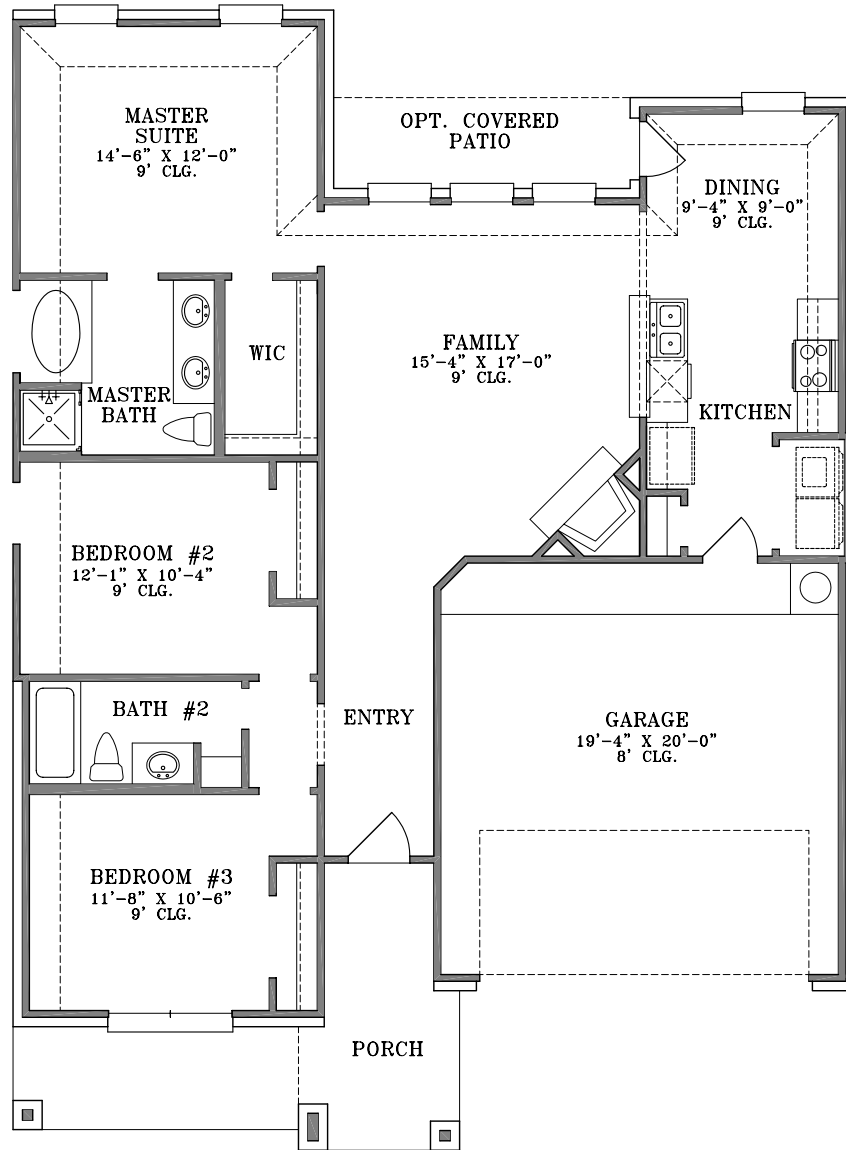

WebFloorPlans.com

1st Floor Footage: 1355 s.f.

Width: 40'-11"

Depth: 55'-5"

Plan #1355

To Order Call:
214-227-7527

Elevation A