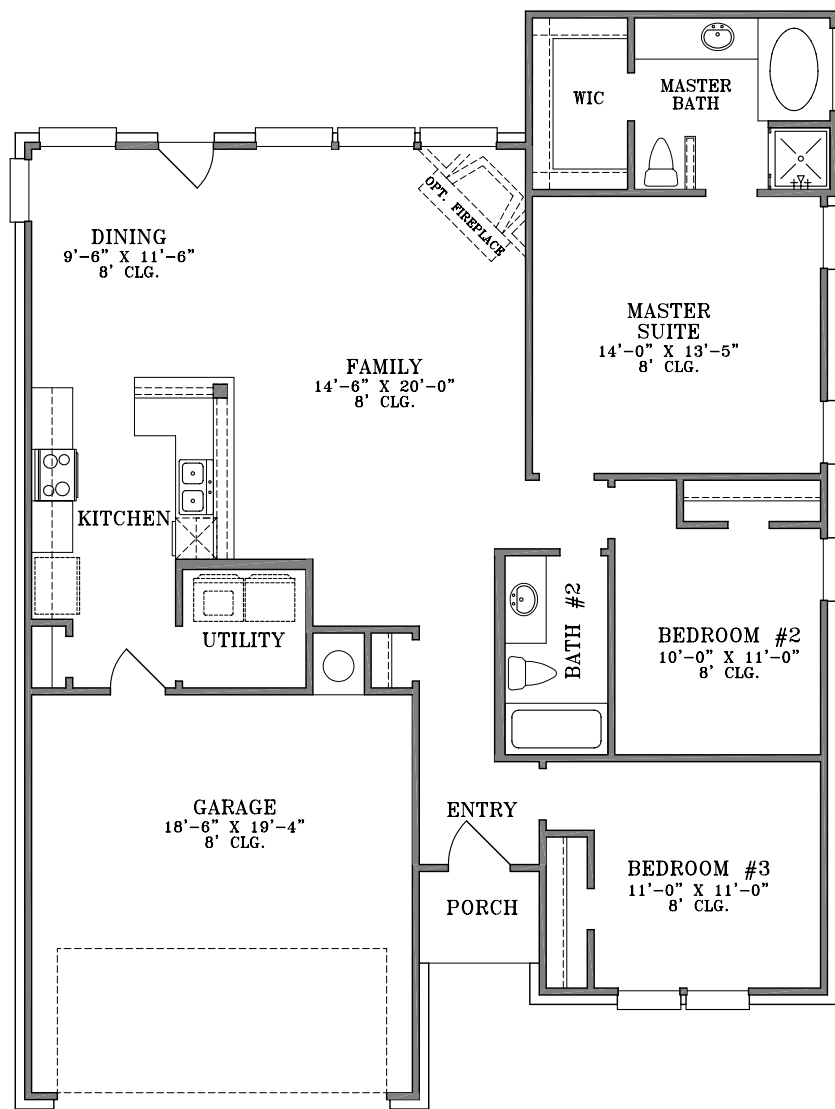

WebFloorPlans.com

1st Floor Footage: 1450 s.f.

Width: 40'-11"

Depth: 55'-5"

Plan #1450

To Order Call:
855-55PLANS

Elevation A