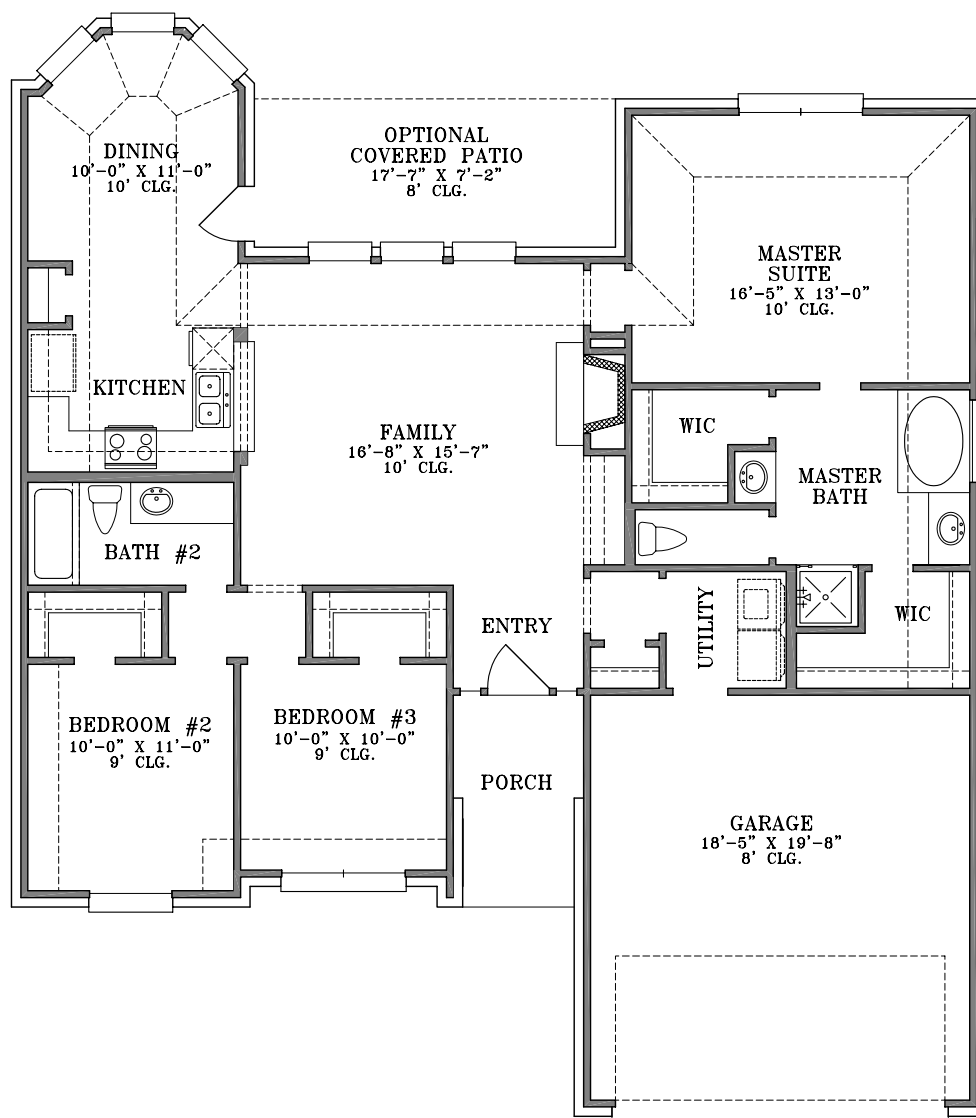

WebFloorPlans.com

1st Floor Footage: 1453 s.f.

Width: 47'-4"

Depth: 53'-4"

Plan #1453

To Order Call:
855-55PLANS

Elevation A

Elevation B