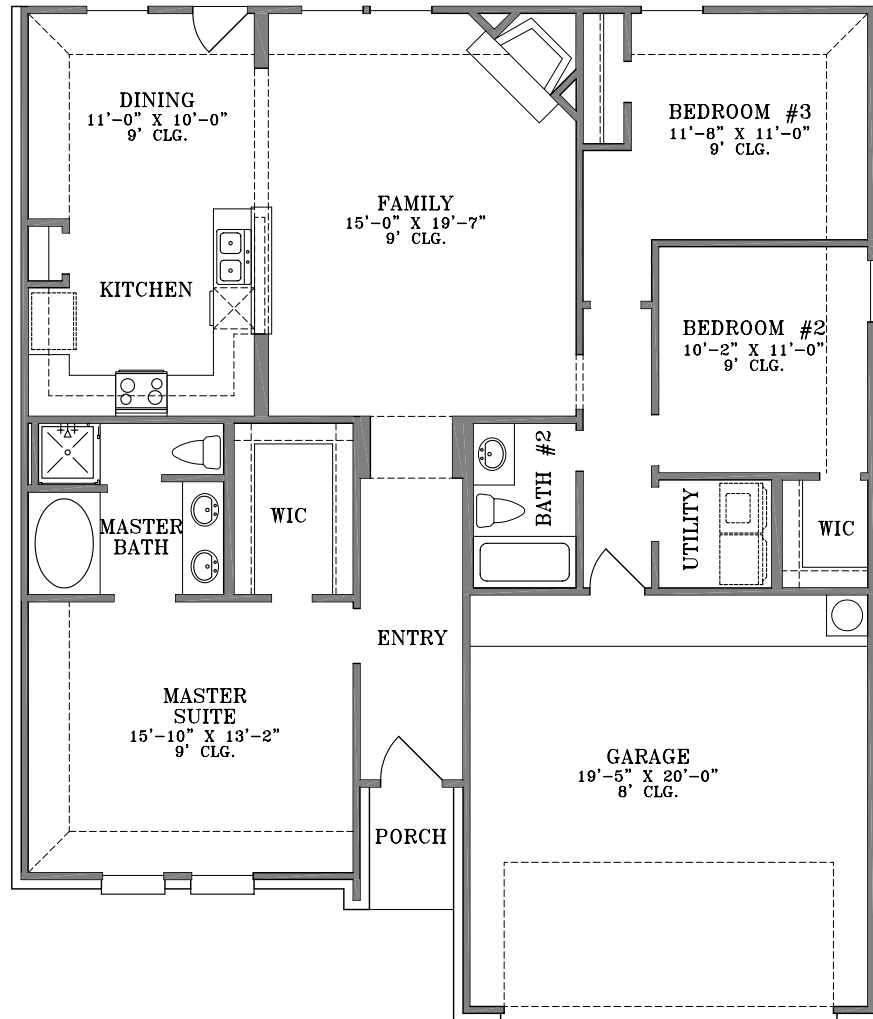

WebFloorPlans.com

1st Floor Footage: 1502 s.f.

Width: 42'-4 1/2"

Depth: 49'-4 1/2"

Plan # 1502

To Order Call:
214-227-7527

Elevation A

Elevation B