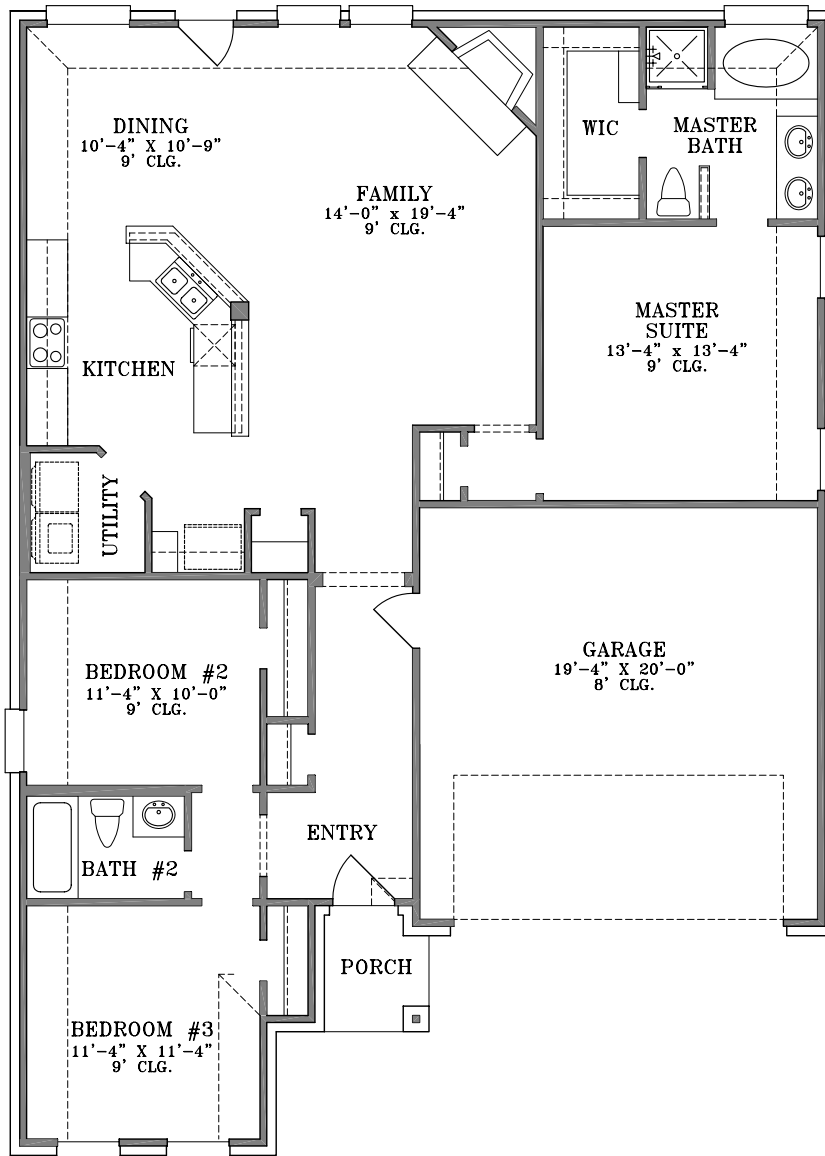

WebFloorPlans.com

1st Floor Footage: 1520 s.f.

Width: 40'-0"

Depth: 55'-7"

Plan #1520

To Order Call:
855-55PLANS

Elevation A

Elevation B

Elevation C

Plan #1520

To Order Call:
855-55PLANS