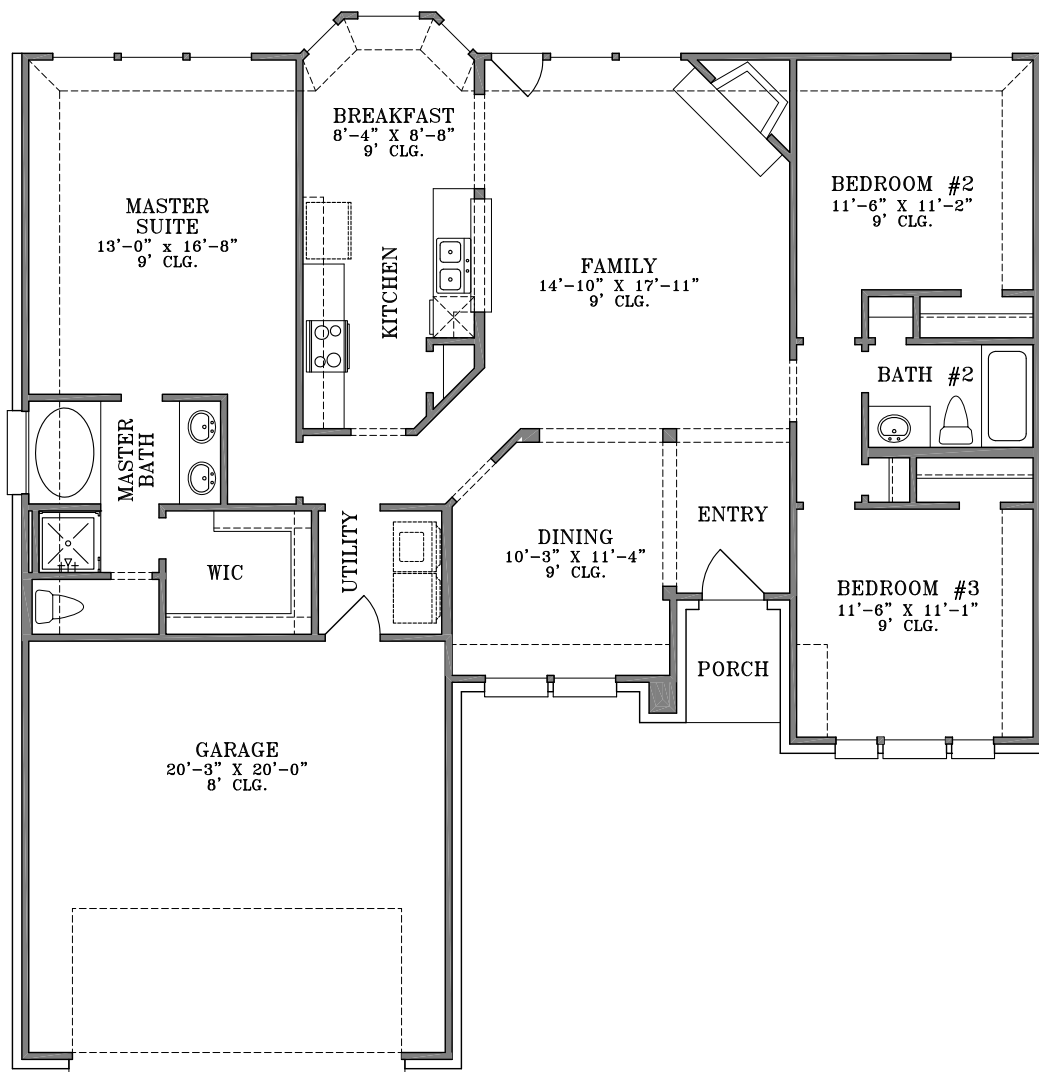

WebFloorPlans.com

1st Floor Footage: 1547 s.f.

Width: 50'-5"

Depth: 51'-4 1/2"

Plan #1547

To Order Call:
855-55PLANS

Elevation A

Elevation B

Elevation C

Plan #1547

To Order Call:
855-55PLANS