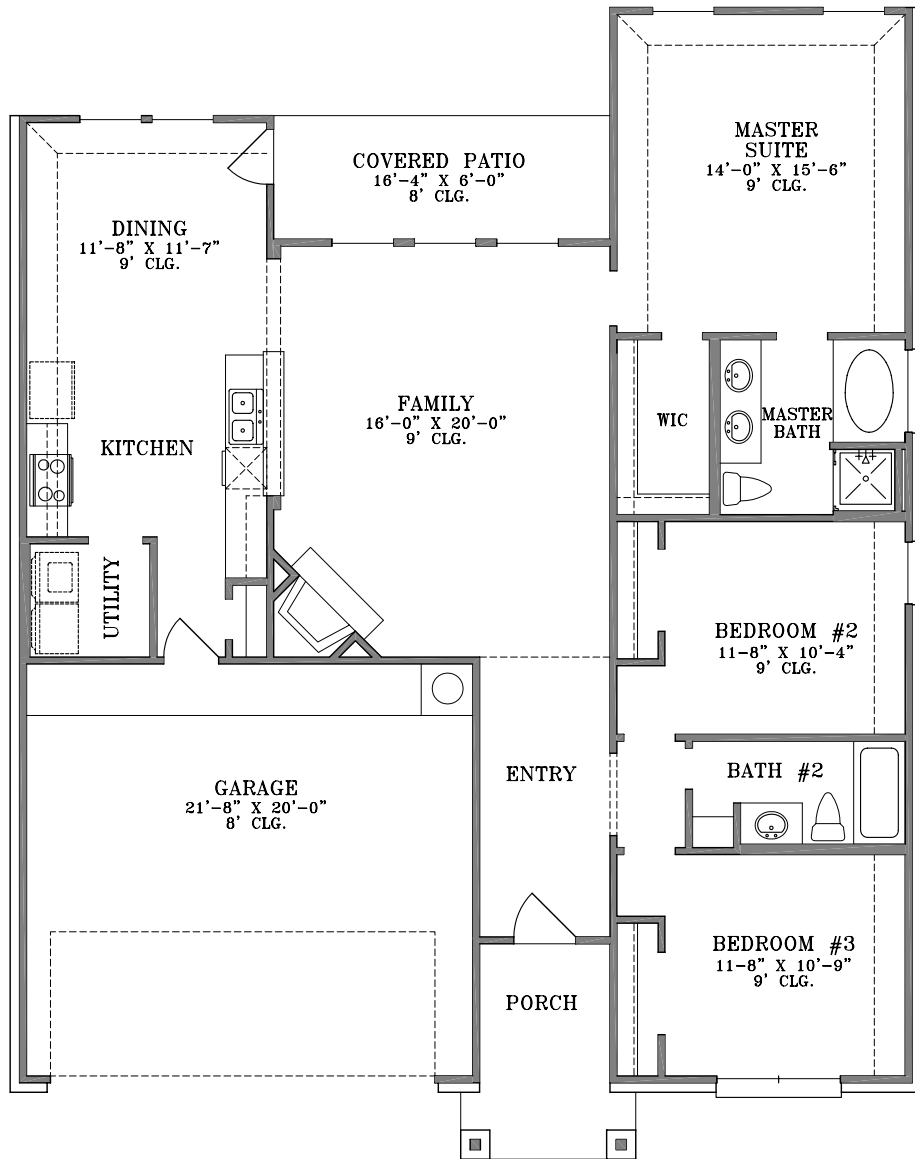

# WebFloorPlans.com

1st Floor Footage: 1562 s.f.

Width: 44'-3"

Depth: 55'-11"

Plan #1562

To Order Call:  
855-55PLANS

Elevation A

Elevation B

Plan #1562

To Order Call:  
855-55PLANS