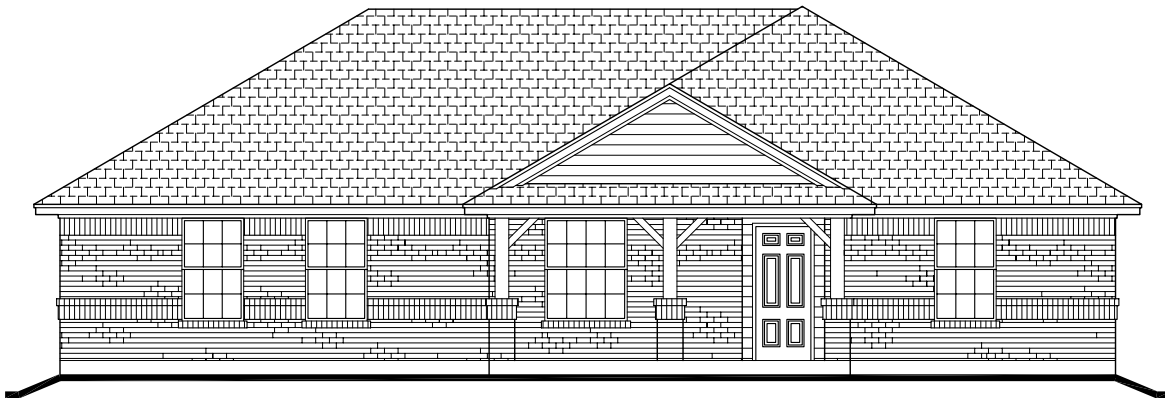

WebFloorPlans.com

1st Floor Footage: 1568 s.f.

Width: 51'-3"

Depth: 53'-0"

Plan #1568

To Order Call:
855-55PLANS

Elevation A

Elevation B