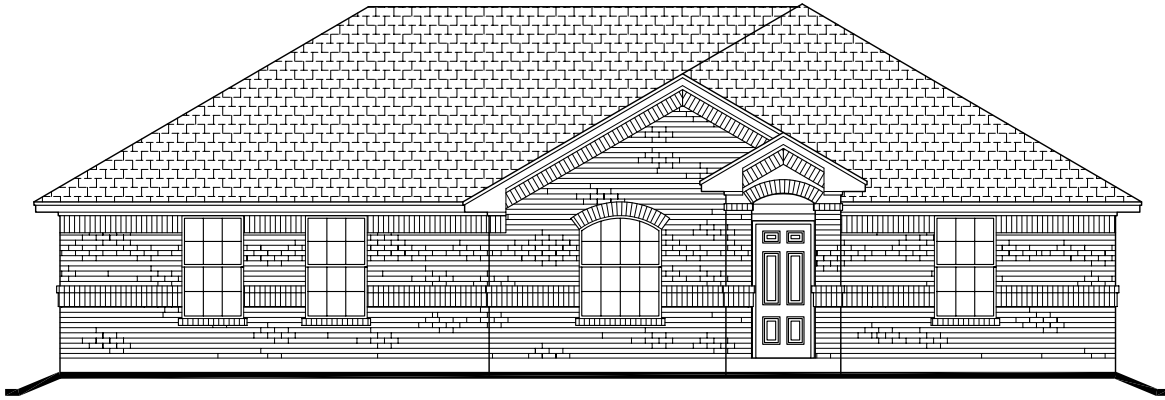

WebFloorPlans.com

1st Floor Footage: 1568 s.f.

Width: 51'-3"

Depth: 53'-0"

Plan #1568

To Order Call:
855-55PLANS

Elevation A

Elevation B