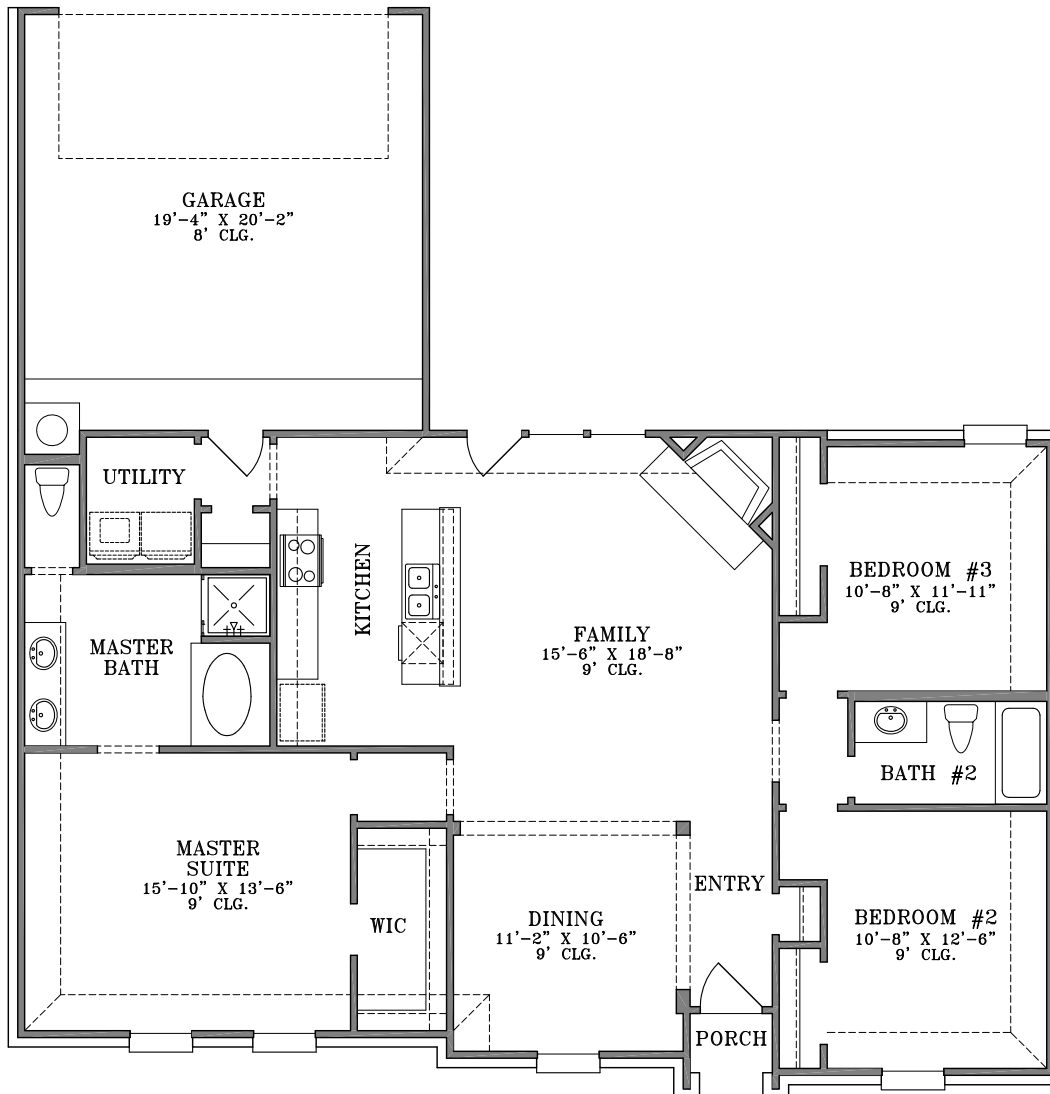

WebFloorPlans.com

1st Floor Footage: 1568 s.f.

Width: 51'-3"

Depth: 53'-0"

Plan #1568

To Order Call:
855-55PLANS

Elevation A

Elevation B

Plan #1568

To Order Call:
855-55PLANS