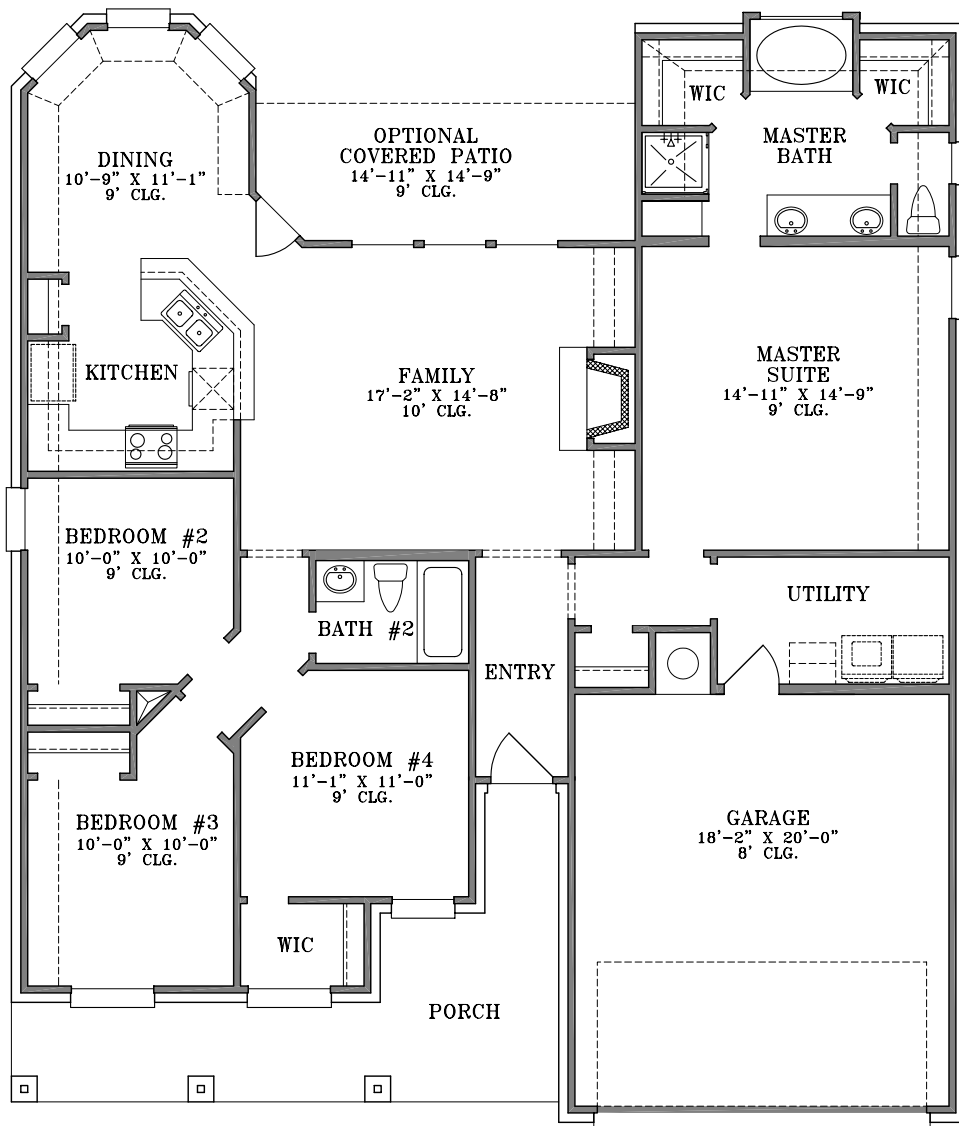

WebFloorPlans.com

1st Floor Footage: 1656 s.f.

Width: 46'-4"

Depth: 53'-10"

Plan #1656

To Order Call:
855-55PLANS

Elevation A

Plan #1656

To Order Call:
855-55PLANS