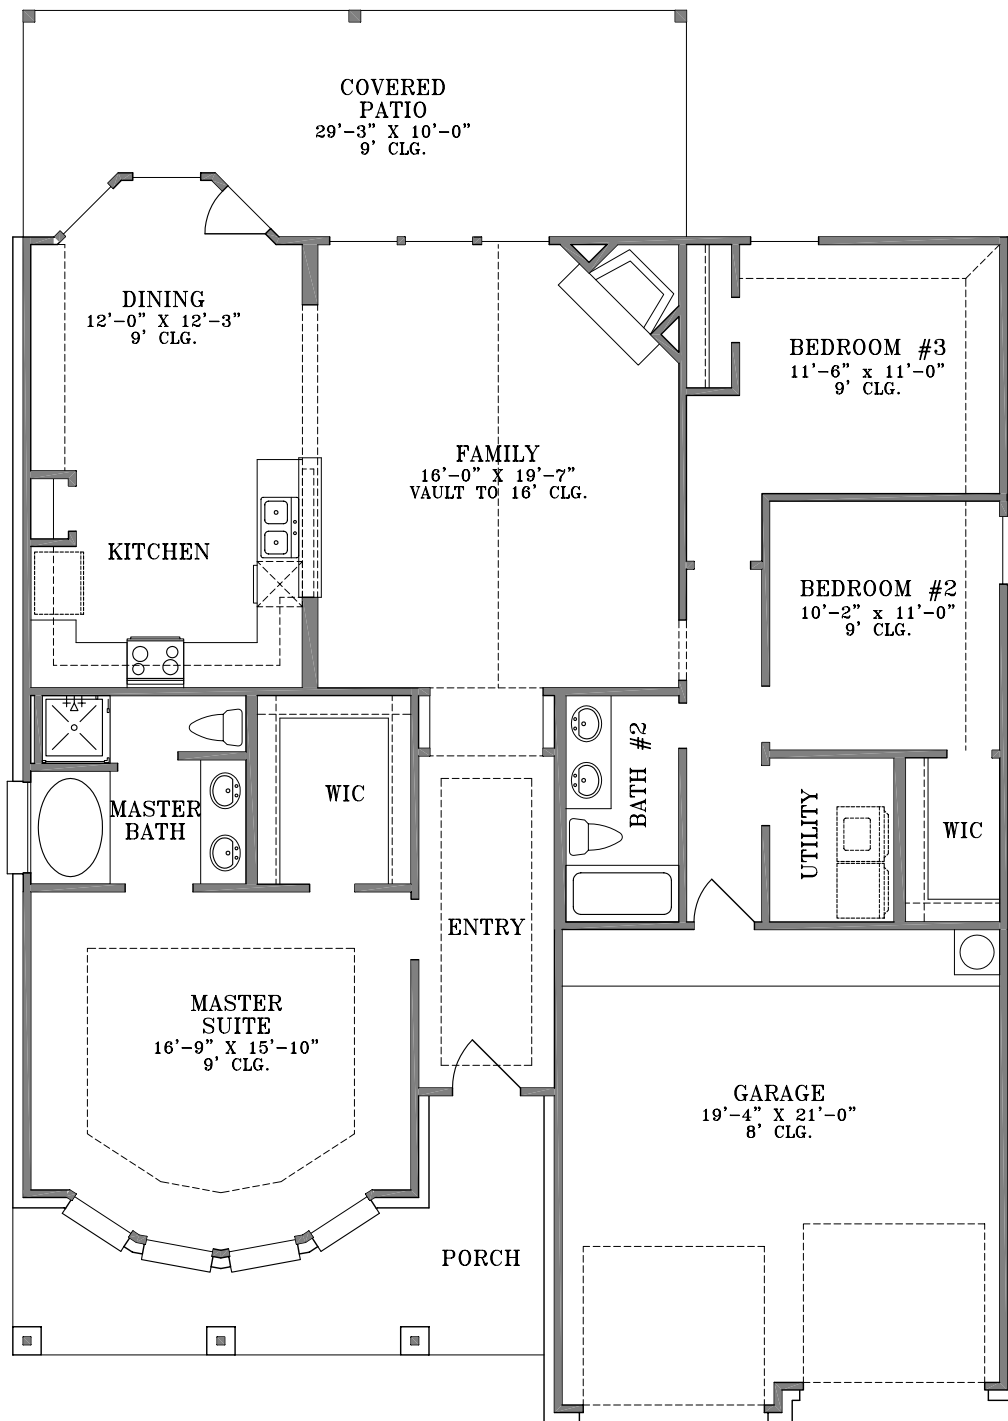

WebFloorPlans.com

1st Floor Footage: 1670 s.f.

Width: 44'-4 1/2"

Depth: 62'-4 1/2"

Plan # 1670

To Order Call:
214-227-7527

Elevation A

Plan # 1670