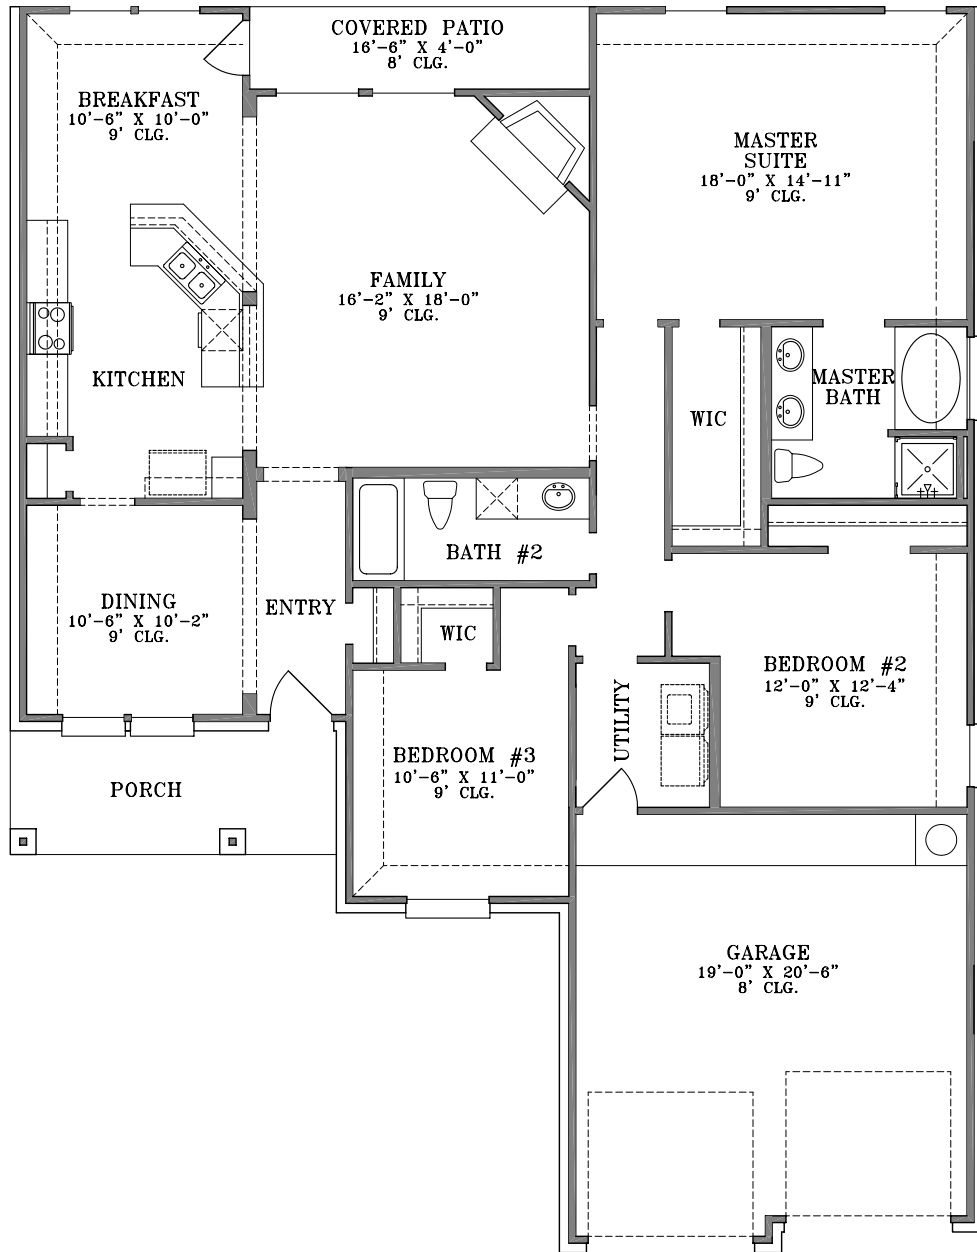

WebFloorPlans.com

1st Floor Footage: 1778 s.f.

Width: 47'-3"

Depth: 60'-6"

Plan #1778

To Order Call:
855-55PLANS

Elevation A

Elevation B

Plan #1778

To Order Call:
855-55PLANS