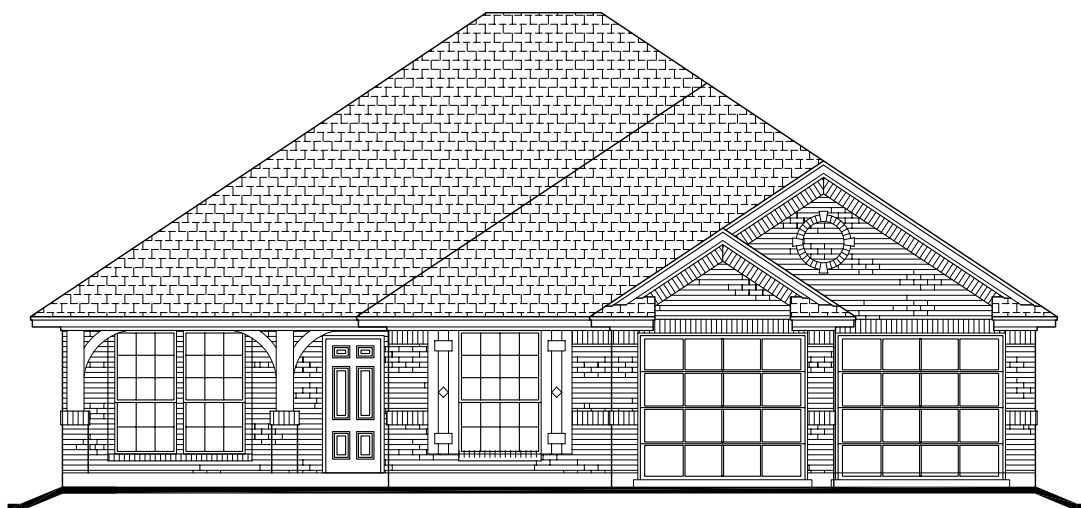

WebFloorPlans.com

1st Floor Footage: 1778 s.f.

Width: 47'-3"

Depth: 60'-6"

Plan #1778

To Order Call:
855-55PLANS

Elevation A

Elevation B

Plan #1778

To Order Call:
855-55PLANS