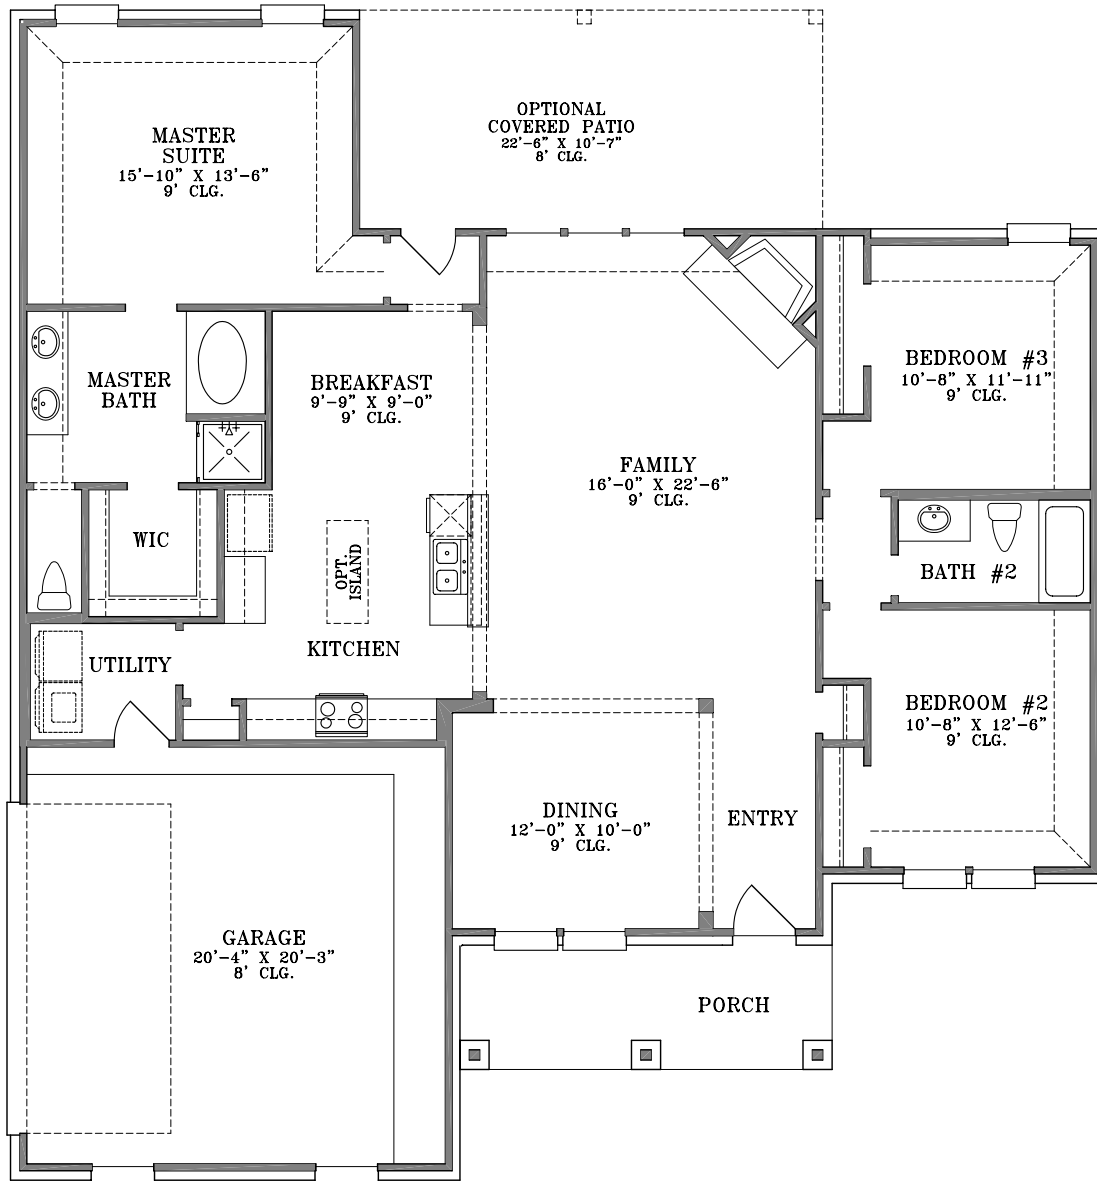

# WebFloorPlans.com

1st Floor Footage: 1792 s.f.

Width: 53'-3"

Depth: 56'-10"

## Plan #1792

To Order Call:  
855-55PLANS

Elevation A

Elevation B

Plan #1792

To Order Call:  
855-55PLANS