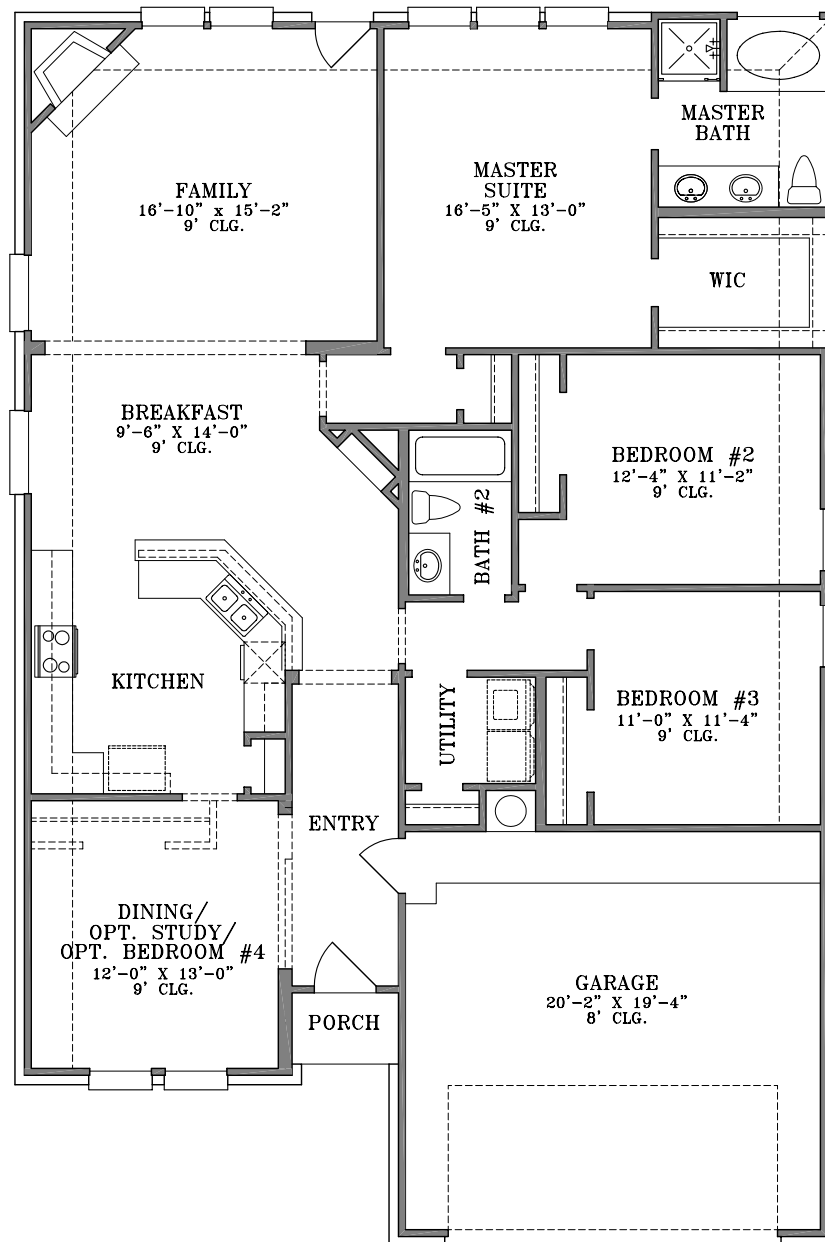

WebFloorPlans.com

1st Floor Footage: 1797 s.f.

Width: 39'-11"

Depth: 59'-11"

WebFloorPlans.com

Elevation A

Elevation B

Elevation C

Plan #1797

To Order Call:
855-55PLANS