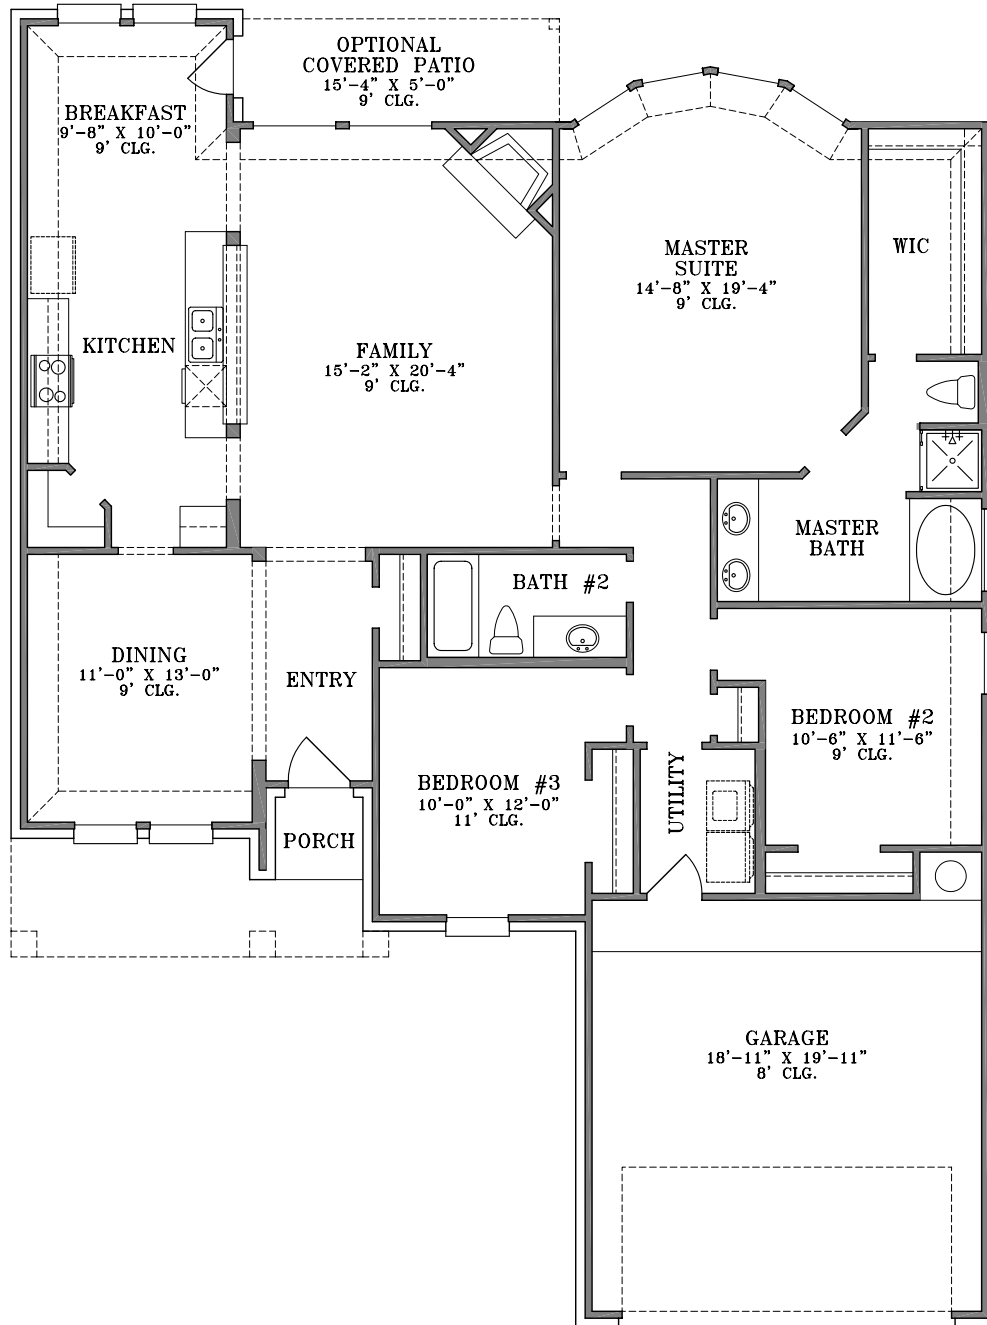

WebFloorPlans.com

1st Floor Footage: 1845 s.f.

Width: 47'-11"

Depth: 64'-0"

Plan #1845

To Order Call:
855-55PLANS

Elevation A

Elevation B