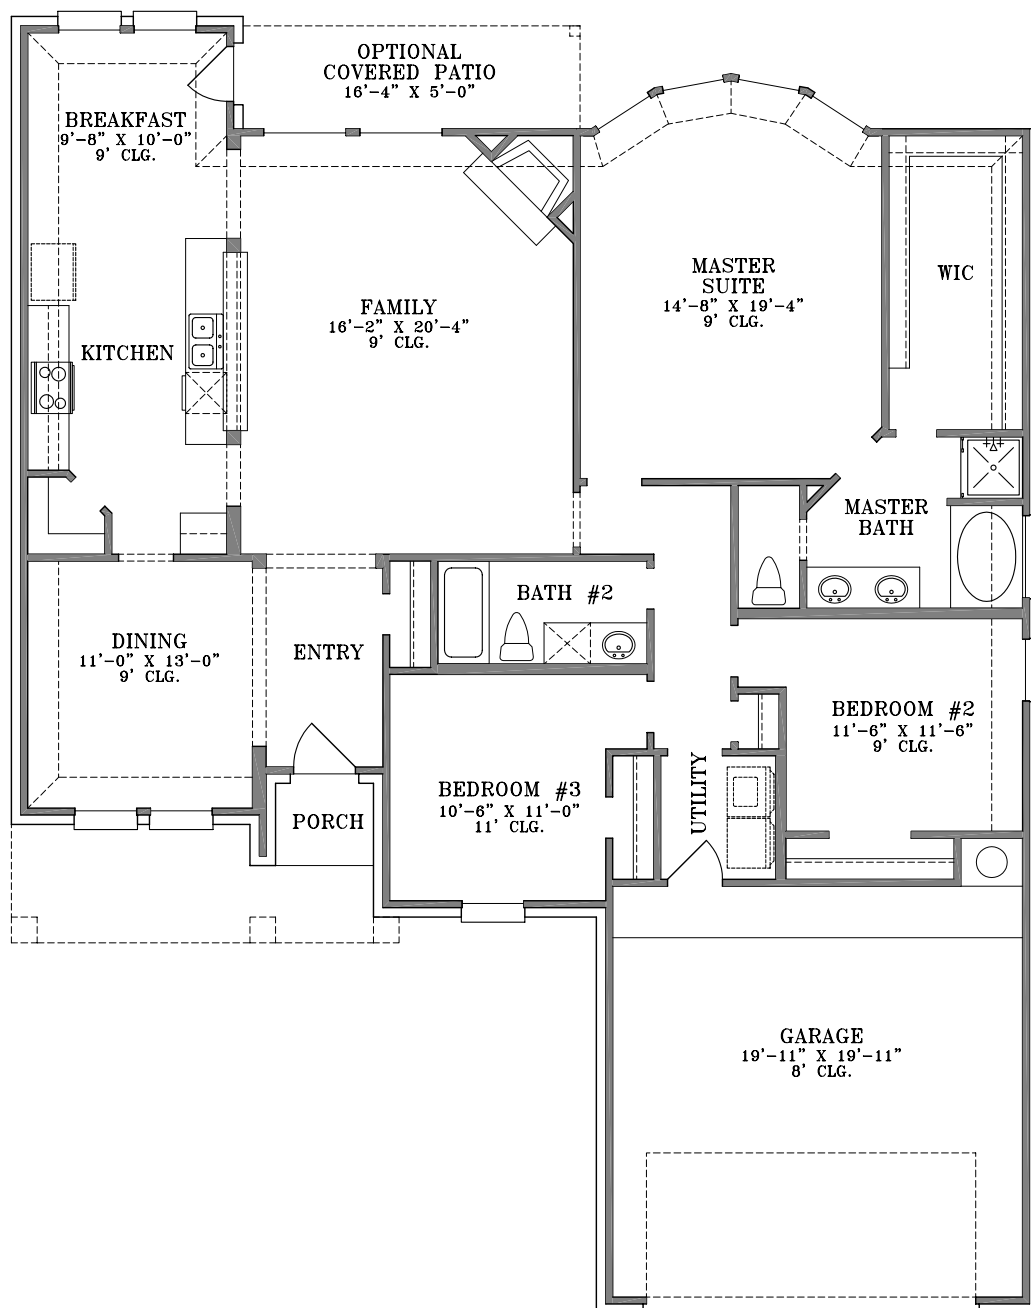

WebFloorPlans.com

1st Floor Footage: 1868 s.f.

Width: 49'-11"

Depth: 63'-0"

Plan #1868

To Order Call:
855-55PLANS

Elevation A

Elevation B

Plan #1868

To Order Call:
855-55PLANS