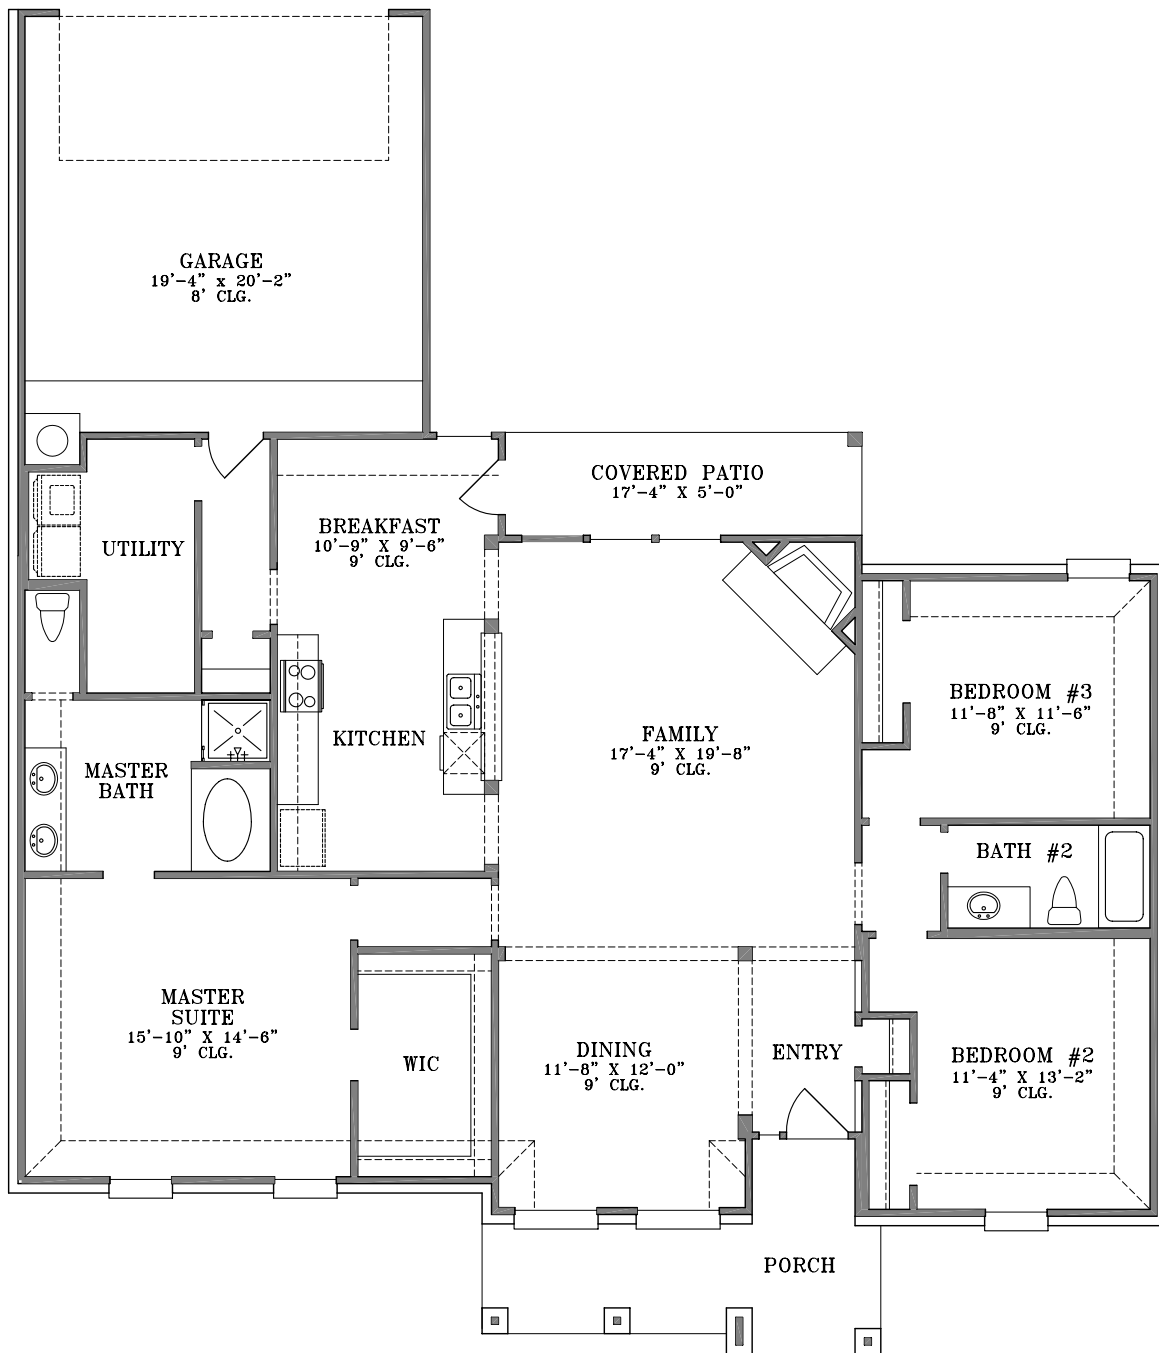

WebFloorPlans.com

1st Floor Footage: 1923 s.f.

Width: 56'-3"

Depth: 65'-4"

Plan #1923

To Order Call:
855-55PLANS

Elevation A

1st Floor Footage: 1923 s.f.

Width: 56'-3"

Depth: 65'-4"