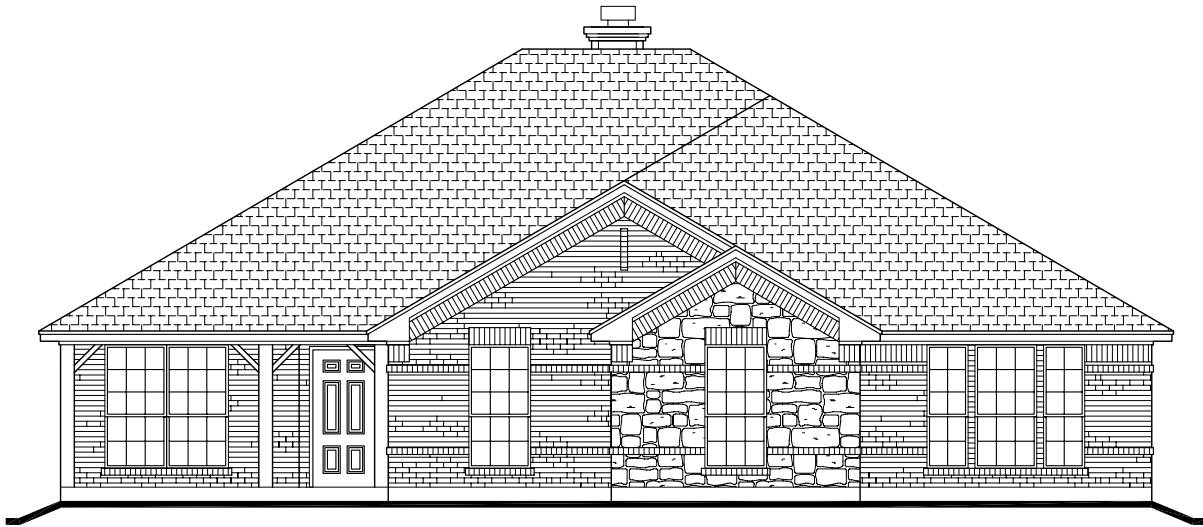

WebFloorPlans.com

1st Floor Footage: 1933 s.f.

Width: 53'-0"

Depth: 50'-3"

Plan #1933

To Order Call:
855-55PLANS

Elevation A

Elevation B

1st Floor Footage: 1923 s.f.

Width: 53'-0"

Depth: 50'-3"

Plan #1933

To Order Call:
855-55PLANS