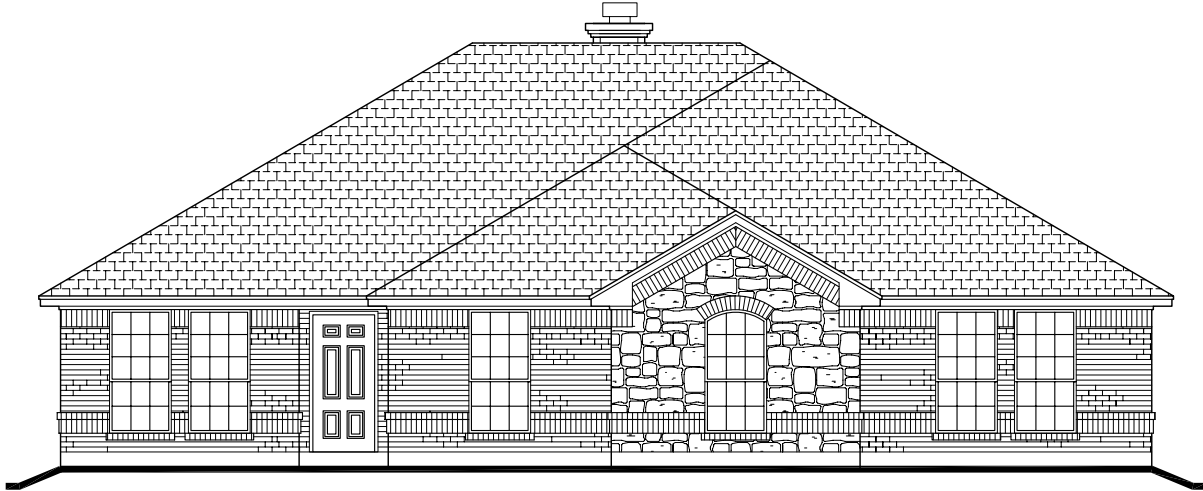

WebFloorPlans.com

1st Floor Footage: 1933 s.f.

Width: 53'-0"

Depth: 50'-3"

Plan #1933

To Order Call:
855-55PLANS

Elevation A

Elevation B

1st Floor Footage: 1923 s.f.

Width: 53'-0"

Depth: 50'-3"

Plan #1933

To Order Call:
855-55PLANS