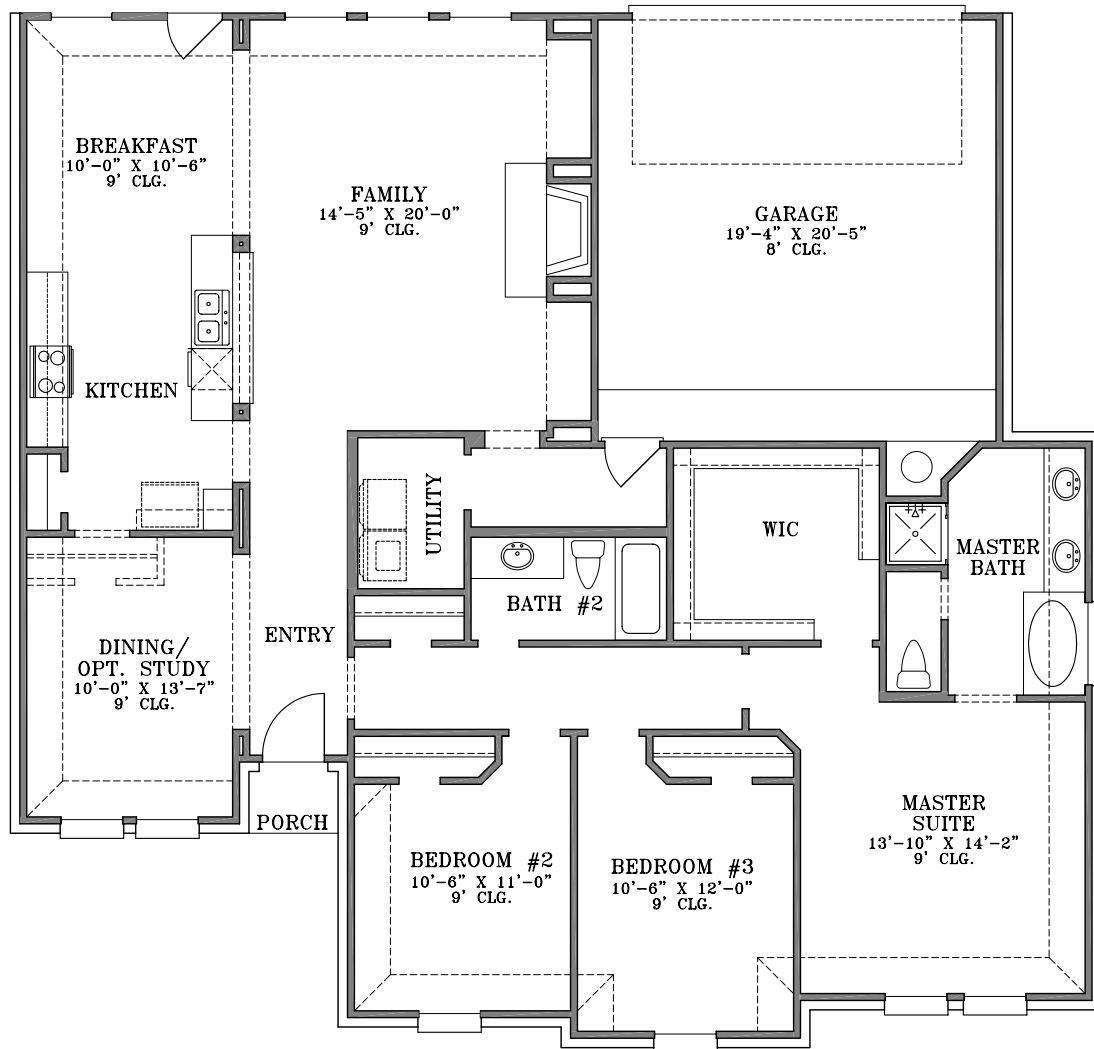

WebFloorPlans.com

1st Floor Footage: 1933 s.f.

Width: 53'-0"

Depth: 50'-3"

Plan #1933

To Order Call:
855-55PLANS

Elevation A

Elevation B

1st Floor Footage: 1923 s.f.

Width: 53'-0"

Depth: 50'-3"

Plan #1933

To Order Call:
855-55PLANS