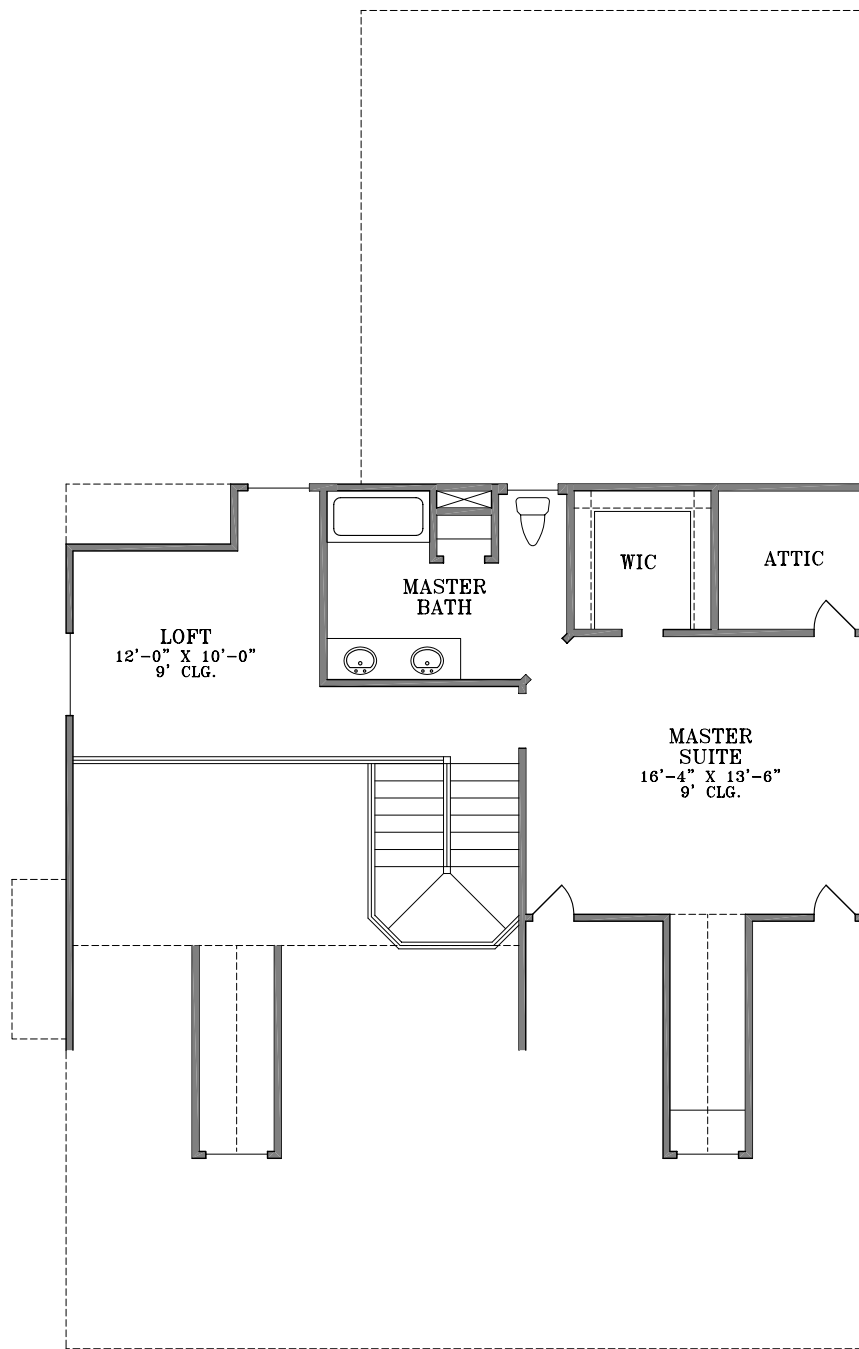

WebFloorPlans.com

1st Floor Plan

1st Floor Footage: 1299 s.f.

2nd Floor Footage: 645 s.f.

Total Footage: 1944 s.f.

Width: 39'-0"

Depth: 65'-0"

Plan #1944

To Order Call:
855-55PLANS

2nd Floor Plan

Plan #1944

To Order Call:
855-55PLANS

Elevation A

Plan #1944

To Order Call:
855-55PLANS