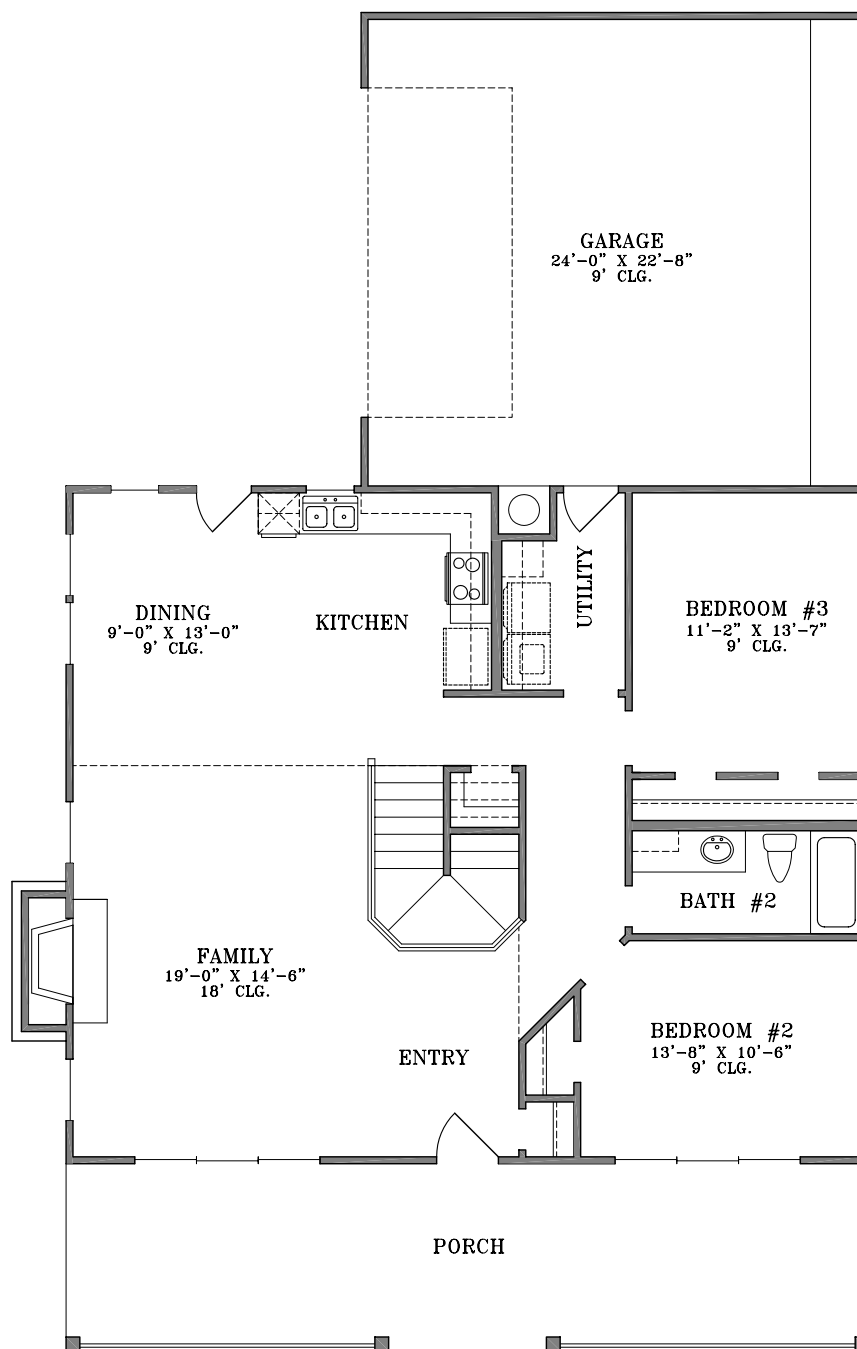

WebFloorPlans.com

1st Floor Plan

1st Floor Footage: 1299 s.f.

2nd Floor Footage: 645 s.f.

Total Footage: 1944 s.f.

Width: 39'-0"

Depth: 65'-0"

Plan #1944

To Order Call:
855-55PLANS

2nd Floor Plan

Plan #1944

To Order Call:
855-55PLANS

Elevation A

Plan #1944

To Order Call:
855-55PLANS