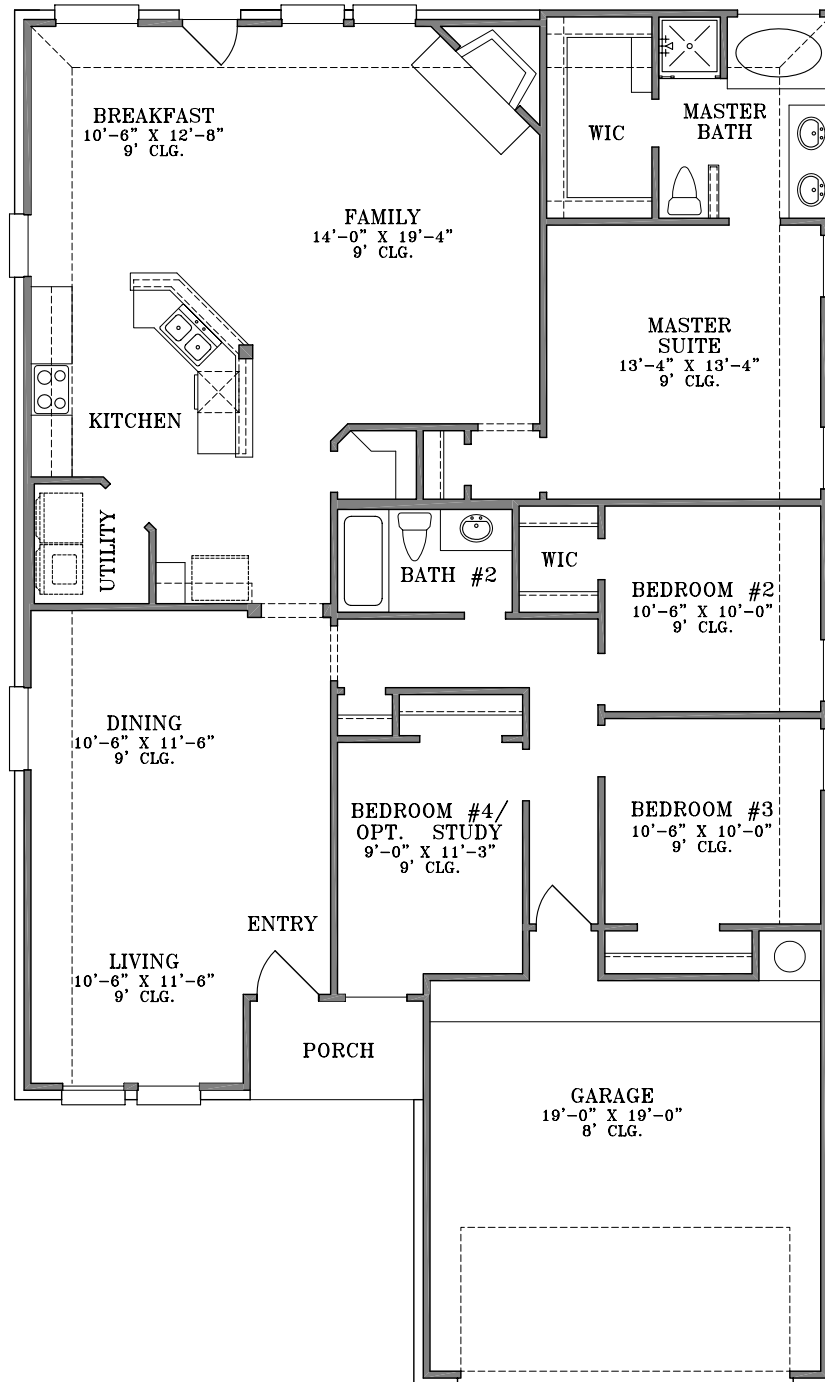

WebFloorPlans.com

1st Floor Footage: 1948 s.f.

Width: 40'-0"

Depth: 67'-0"

Elevation A

Elevation B

Elevation C

Plan #1948

To Order Call:
855-55PLANS