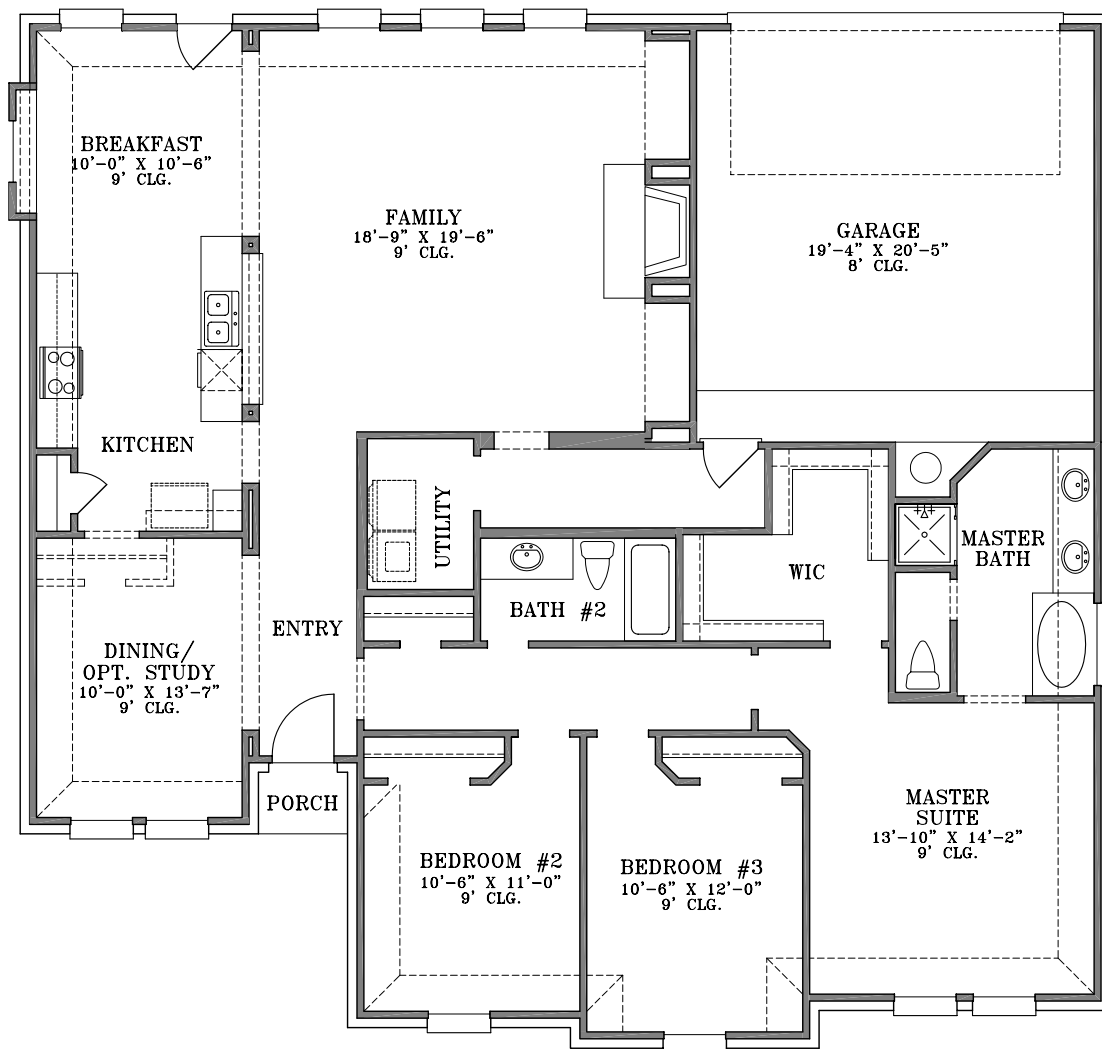

WebFloorPlans.com

1st Floor Footage: 2020 s.f.

Width: 53'-0"

Depth: 50'-3"

Plan #2020

To Order Call:
855-55PLANS

Elevation A

Elevation B