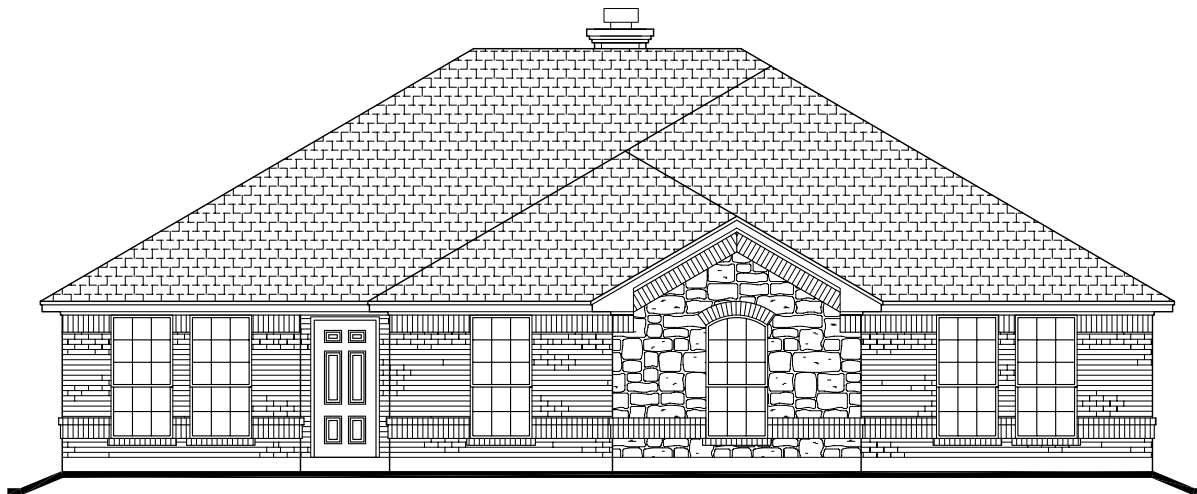

WebFloorPlans.com

1st Floor Footage: 2020 s.f.

Width: 53'-0"

Depth: 50'-3"

Plan #2020

To Order Call:
855-55PLANS

Elevation A

Elevation B