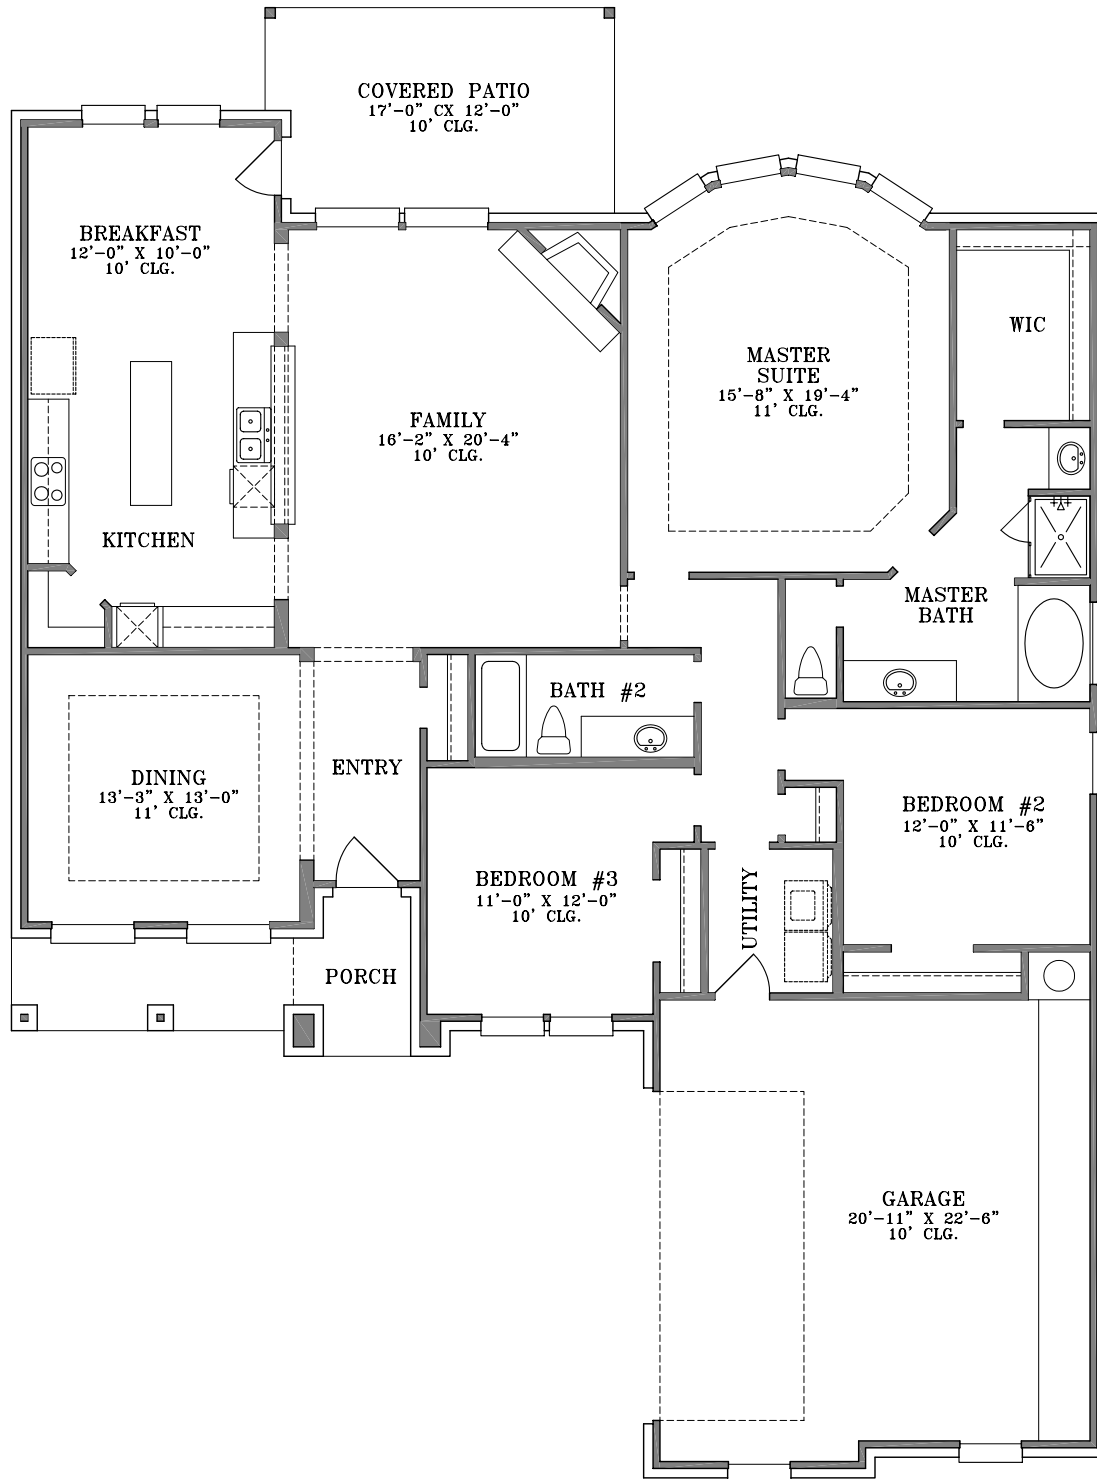

# WebFloorPlans.com

1st Floor Footage: 2071 s.f.

Width: 53'-3"

Depth: 71'-6"

Plan #2071

To Order Call:  
855-55PLANS

Elevation A

Plan #2071

To Order Call:  
855-55PLANS