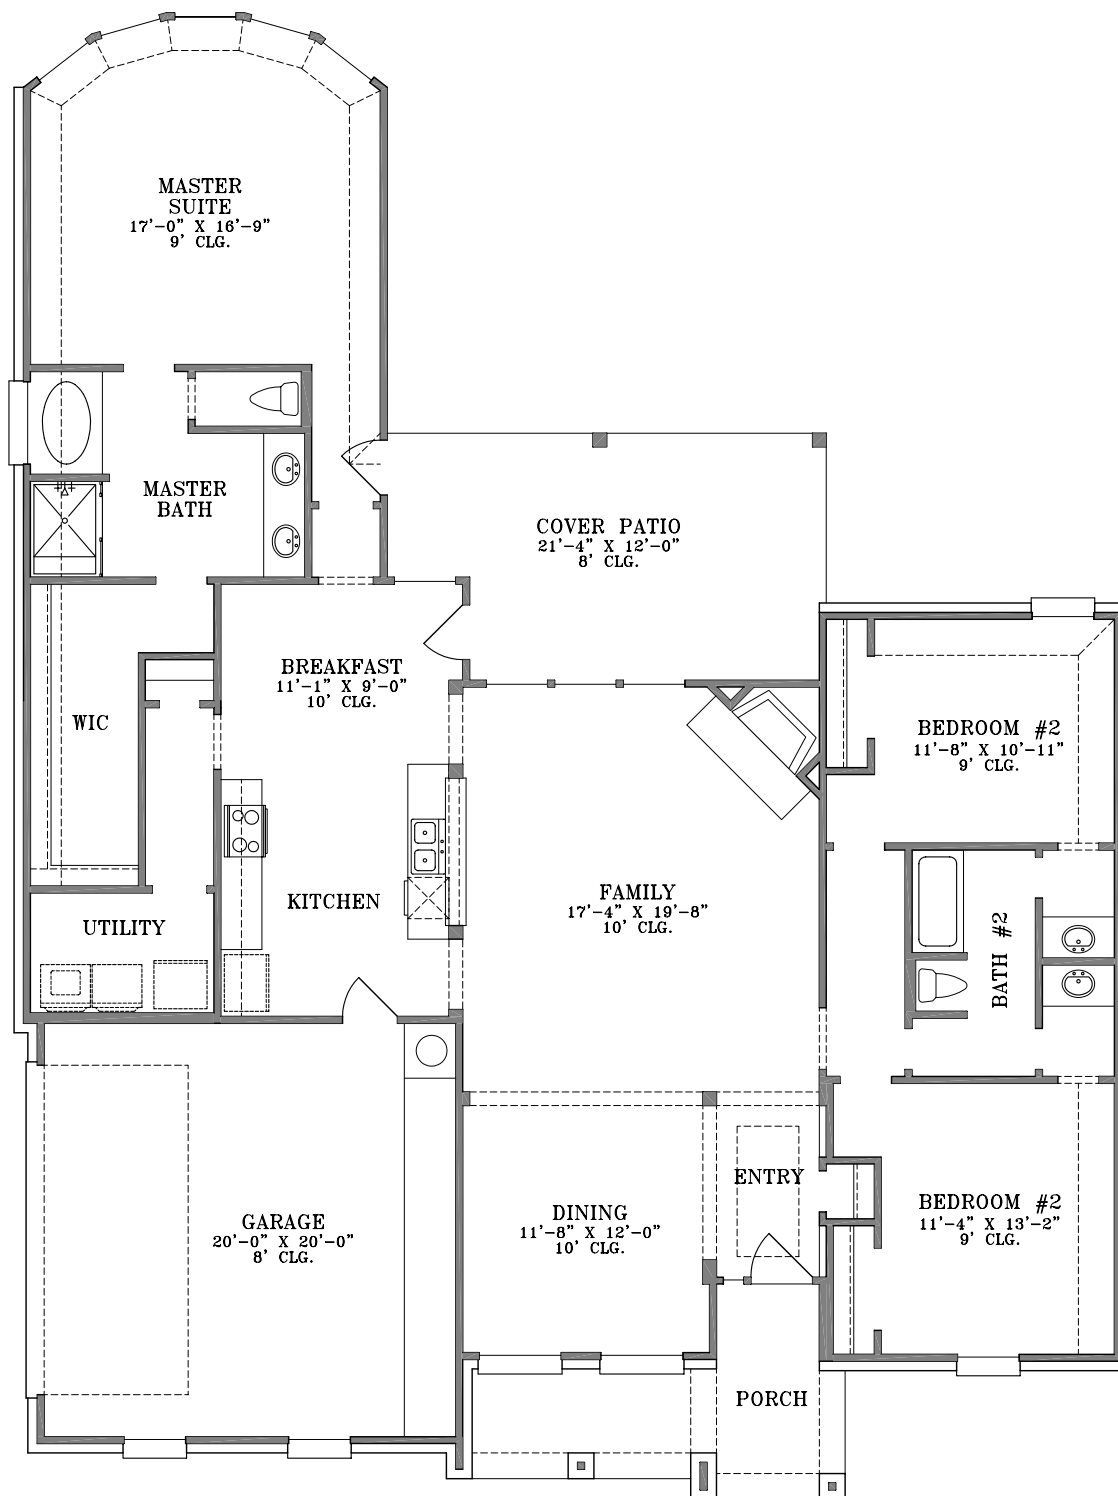

WebFloorPlans.com

1st Floor Footage: 2079 s.f.

Width: 53'-7"

Depth: 72'-2 1/2"

Plan #2079

To Order Call:
855-55PLANS

Elevation A

Plan #2079

To Order Call:
855-55PLANS