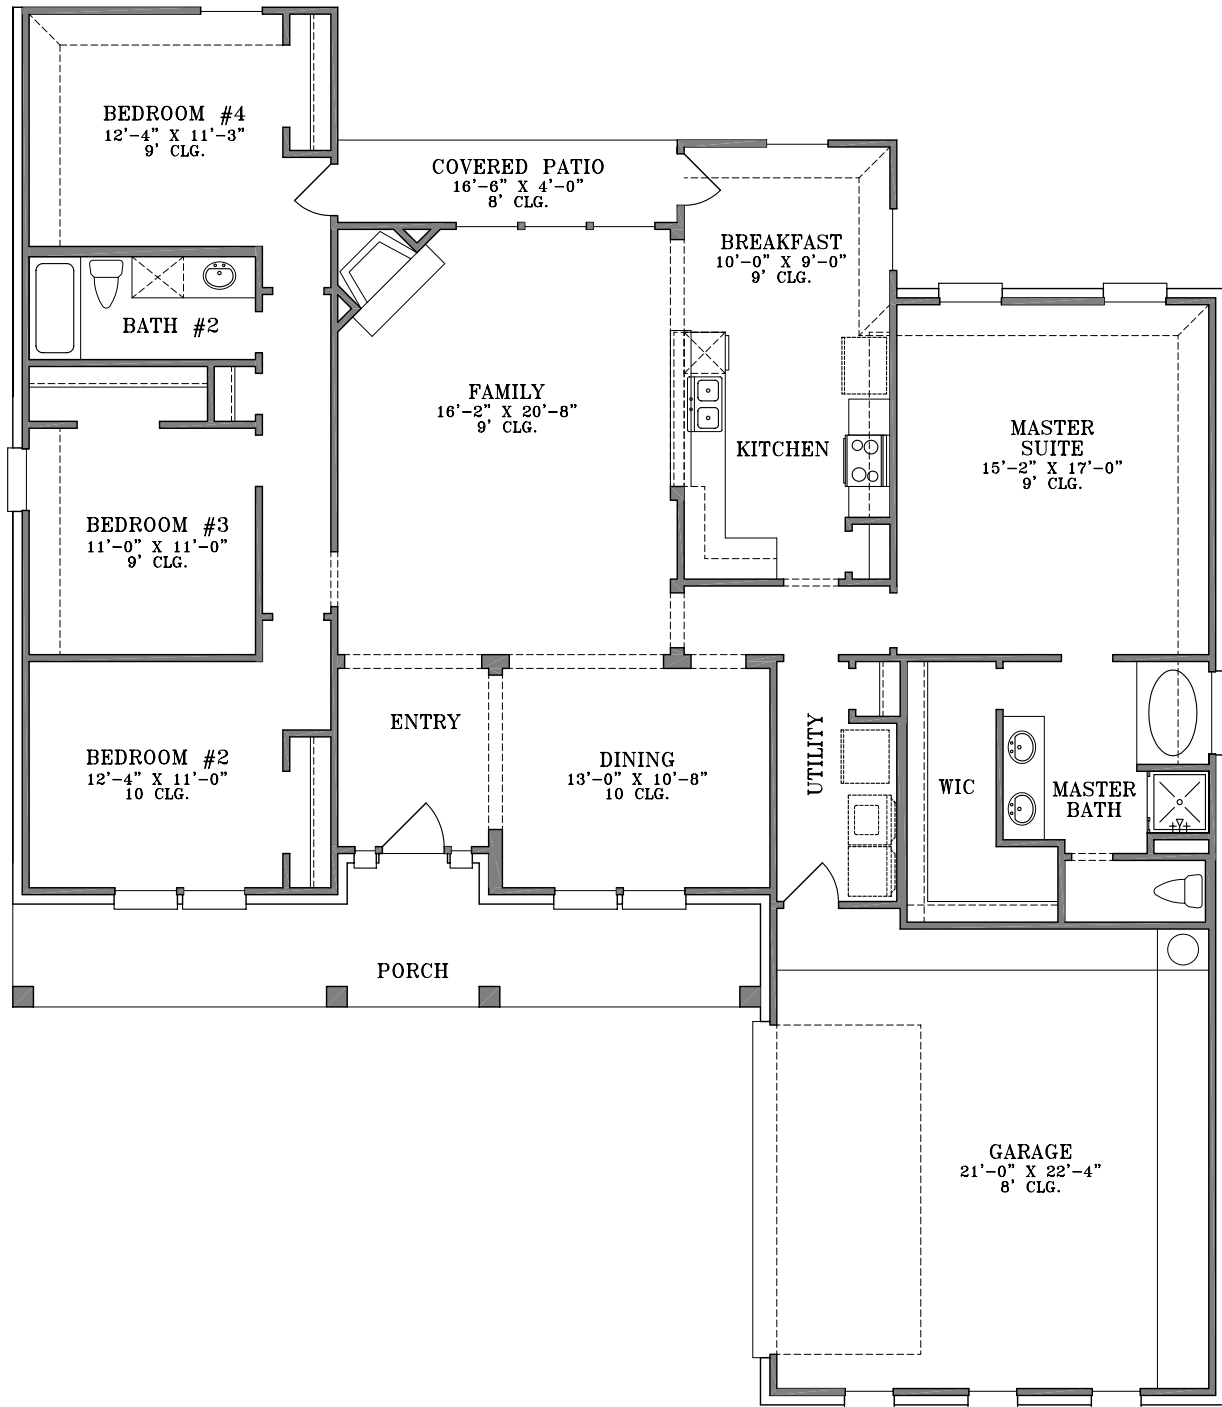

WebFloorPlans.com

1st Floor Footage: 2117 s.f.

Width: 58'-11"

Depth: 67'-11"

Plan #2117

To Order Call:
855-55PLANS

Elevation A

Elevation B