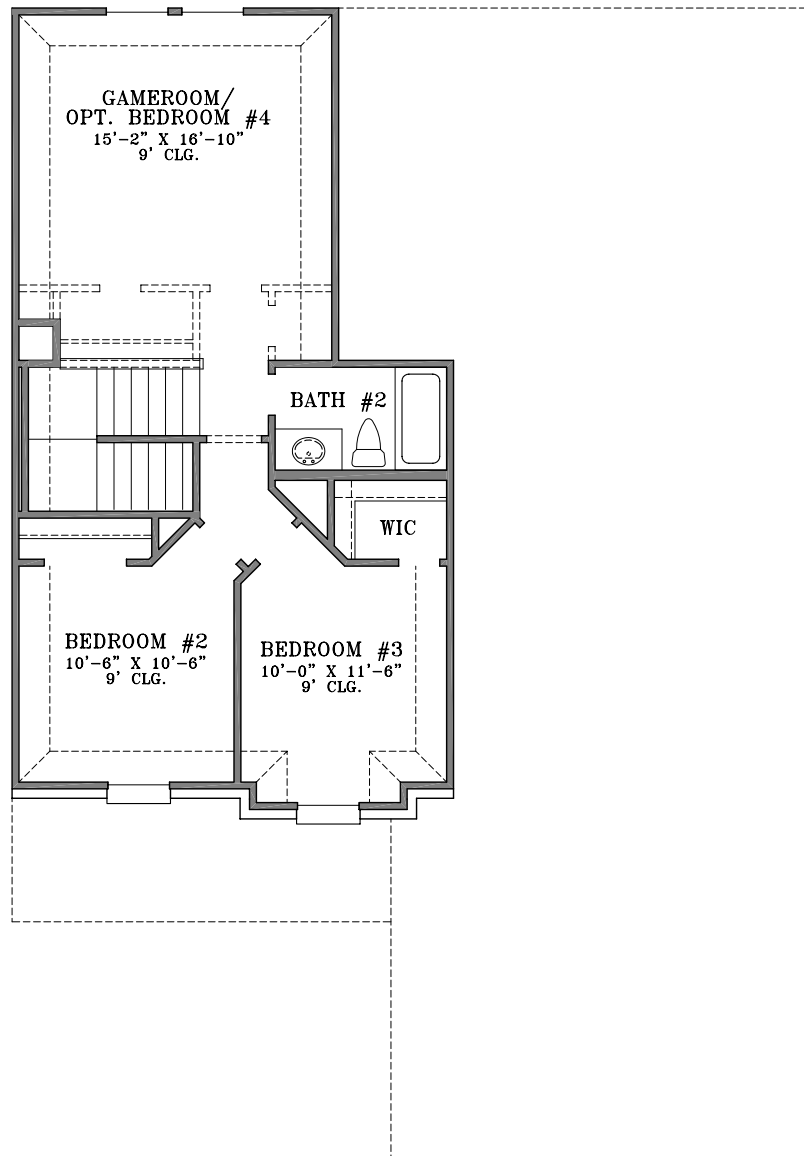

WebFloorPlans.com

1st Floor Footage: 1457 s.f.
2nd Floor Footage: 706 s.f.
Total Floor Footage: 2163 s.f.
Width: 39'-0"
Depth: 55'-11"

Plan #2163

To Order Call:
855-55PLANS

WebFloorPlans.com

1st Floor Footage: 1457 s.f.

1st Floor Footage: 706 s.f.

Total Floor Footage: 2163 s.f.

Width: 39'-0"

Depth: 55'-11"

Plan #2163

To Order Call:
855-55PLANS

WebFloorPlans.com

Elevation A