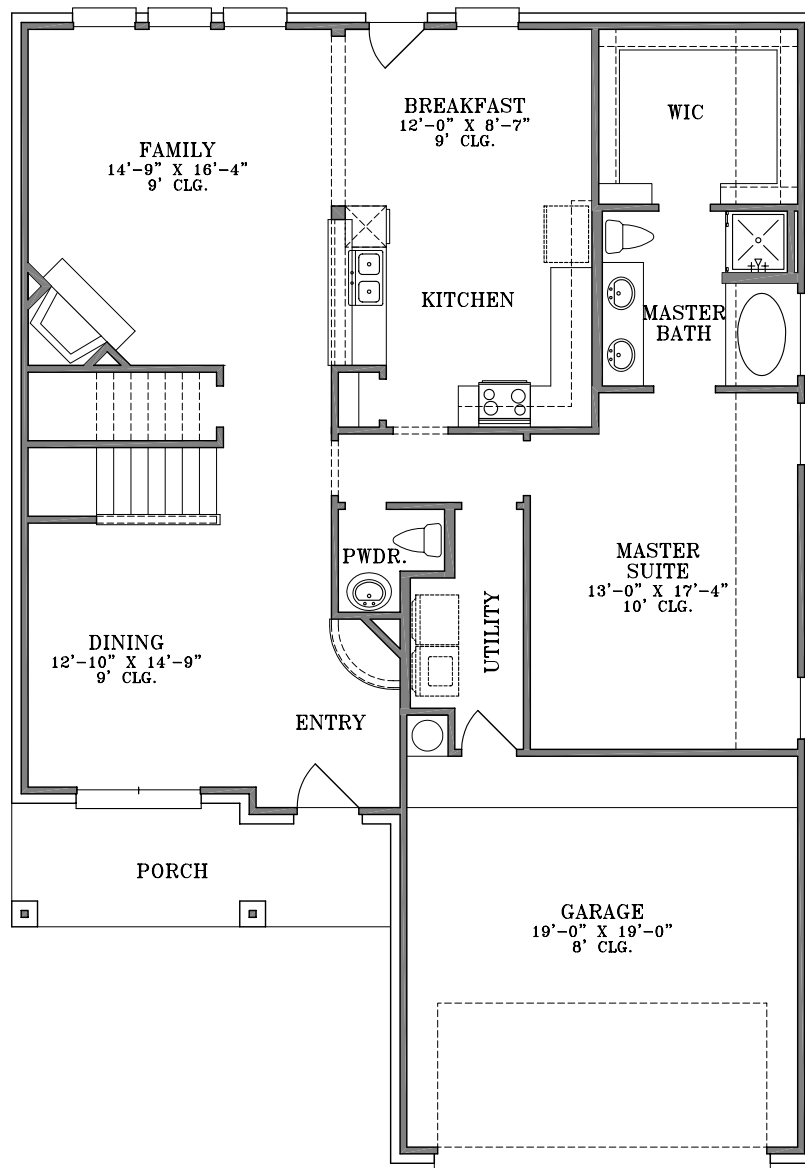

WebFloorPlans.com

1st Floor Footage: 1457 s.f.
2nd Floor Footage: 706 s.f.
Total Floor Footage: 2163 s.f.
Width: 39'-0"
Depth: 55'-11"

Plan #2163

To Order Call:
855-55PLANS

WebFloorPlans.com

1st Floor Footage: 1457 s.f.

1st Floor Footage: 706 s.f.

Total Floor Footage: 2163 s.f.

Width: 39'-0"

Depth: 55'-11"

Plan #2163

To Order Call:
855-55PLANS

WebFloorPlans.com

Elevation A

Plan #2163

To Order Call:
855-55PLANS