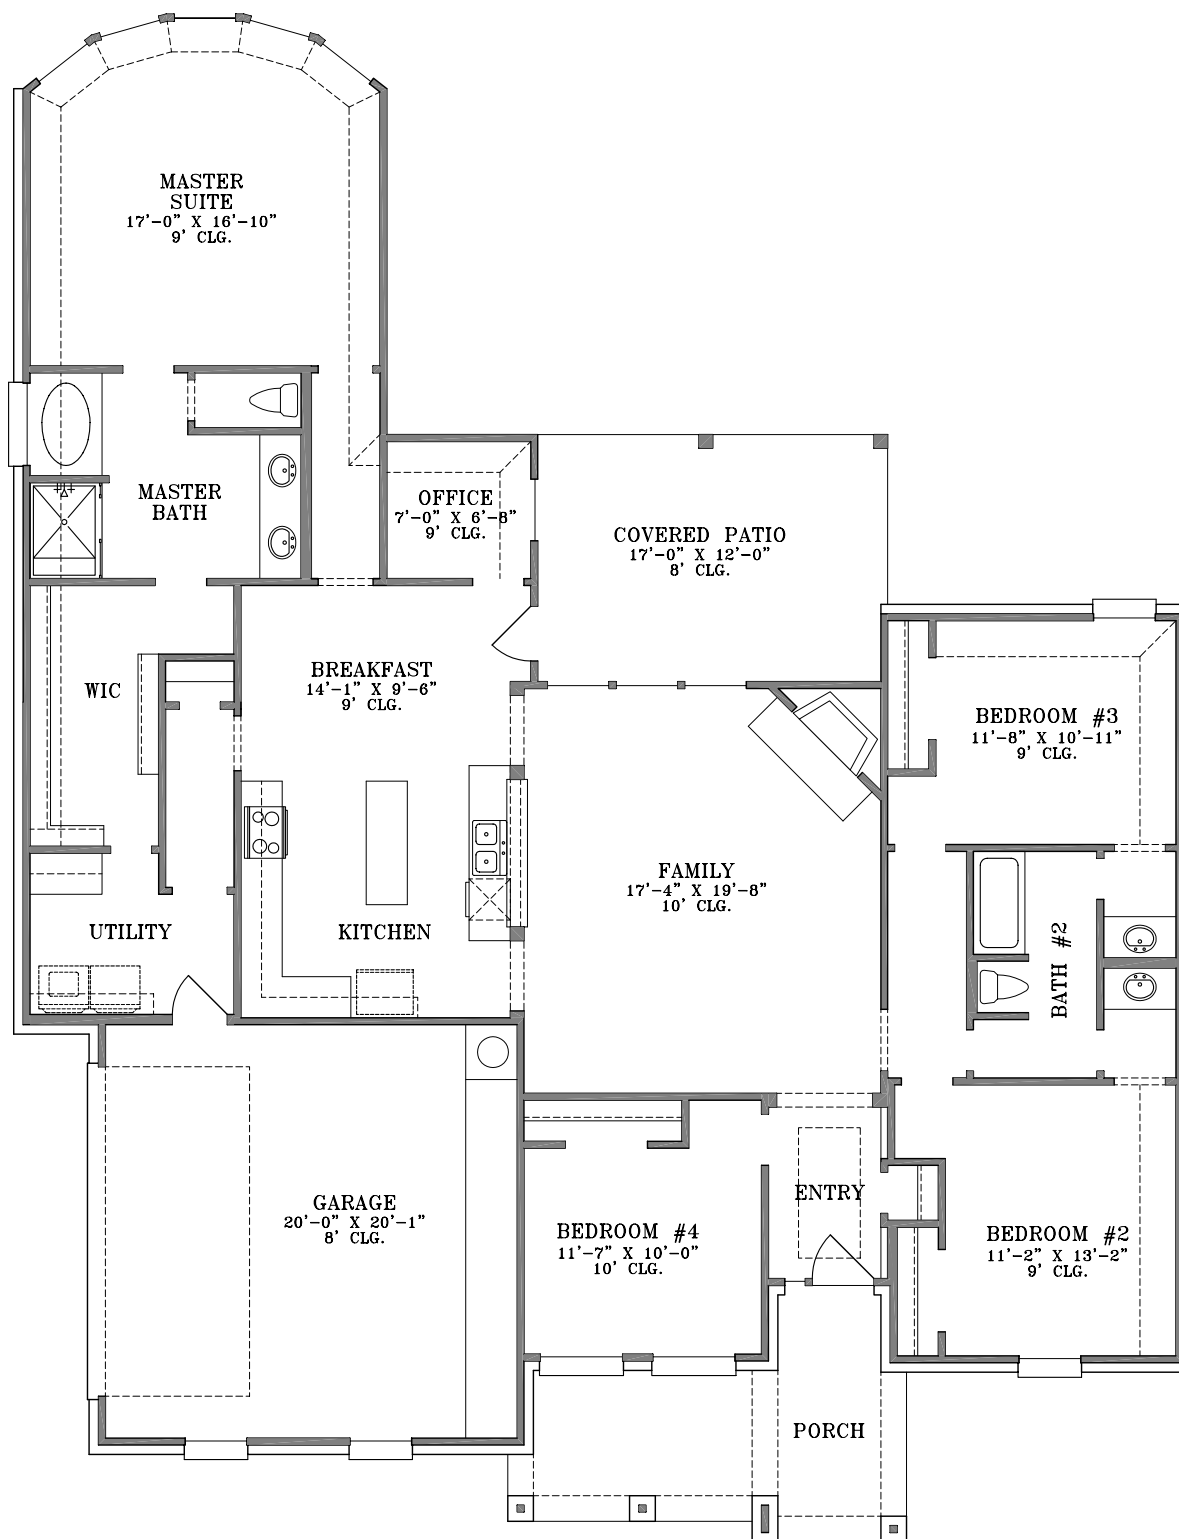

# WebFloorPlans.com

1st Floor Footage: 2201 s.f.

Width: 57'-3"

Depth: 74'-2 1/2"

## Plan #2201

To Order Call:  
855-55PLANS

Elevation A

Plan #2201

To Order Call:  
855-55PLANS