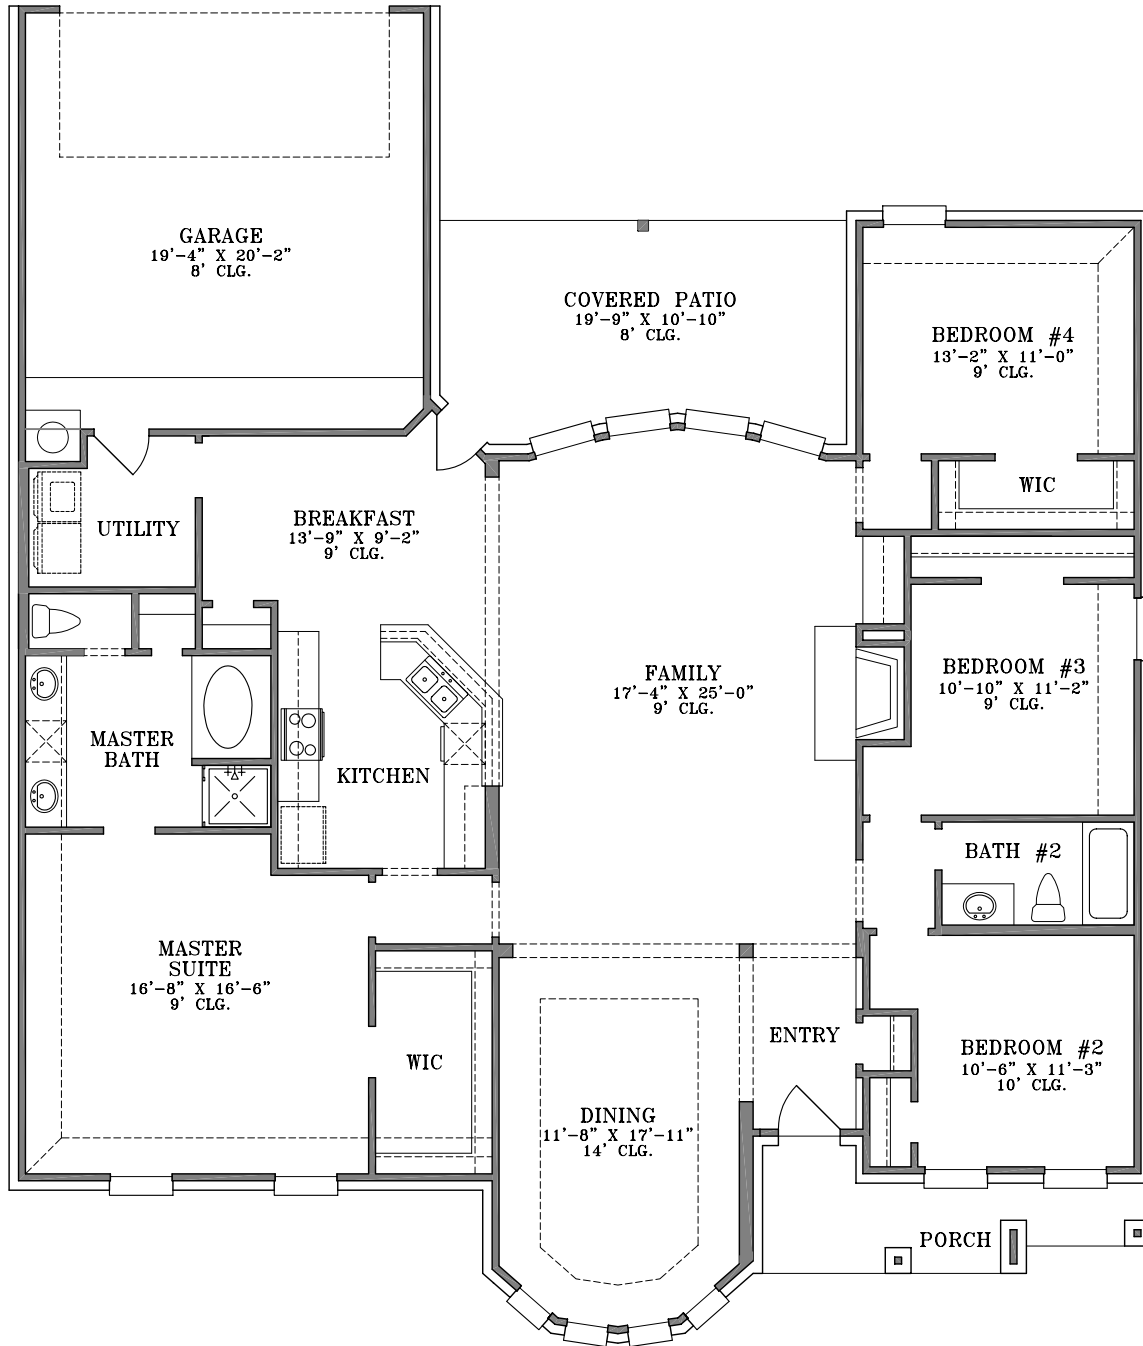

# WebFloorPlans.com

1st Floor Footage: 2230 s.f.

Width: 55'-5"

Depth: 64'-11"

Plan #2230

To Order Call:  
855-55PLANS

Elevation A

Plan #2230

To Order Call:  
855-55PLANS