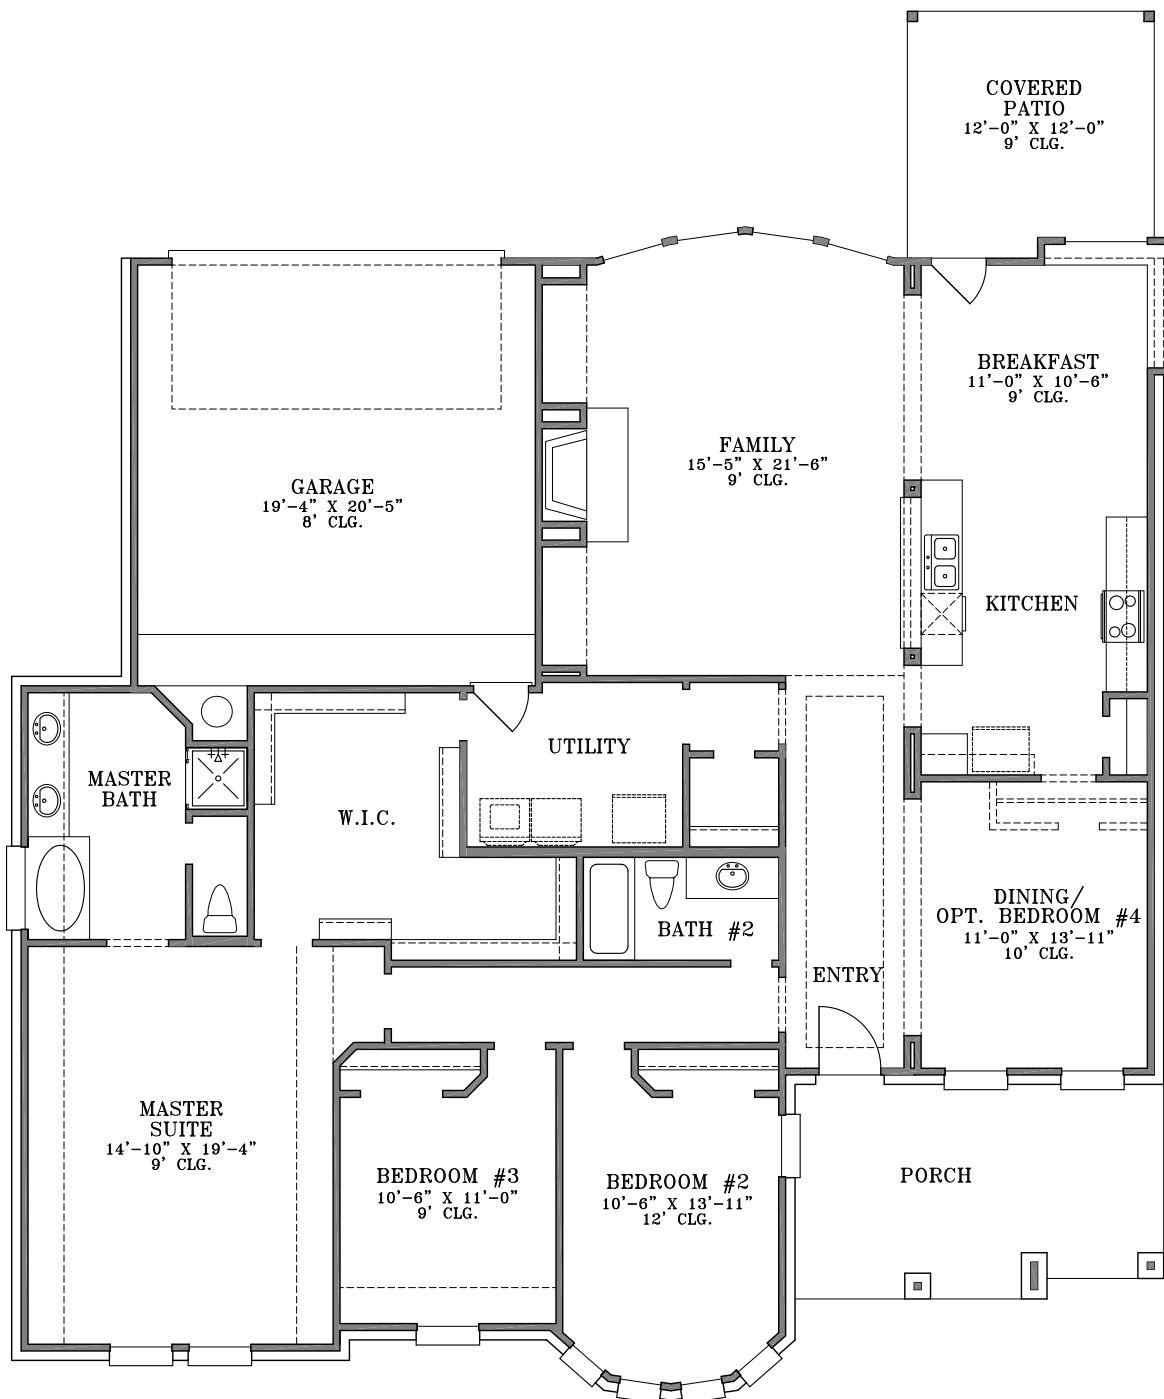

WebFloorPlans.com

1st Floor Footage: 2249 s.f.

Width: 56'-0"

Depth: 57'-0 1/2"

Plan #2249

To Order Call:
855-55PLANS

Elevation A

Plan #2249

To Order Call:
855-55PLANS