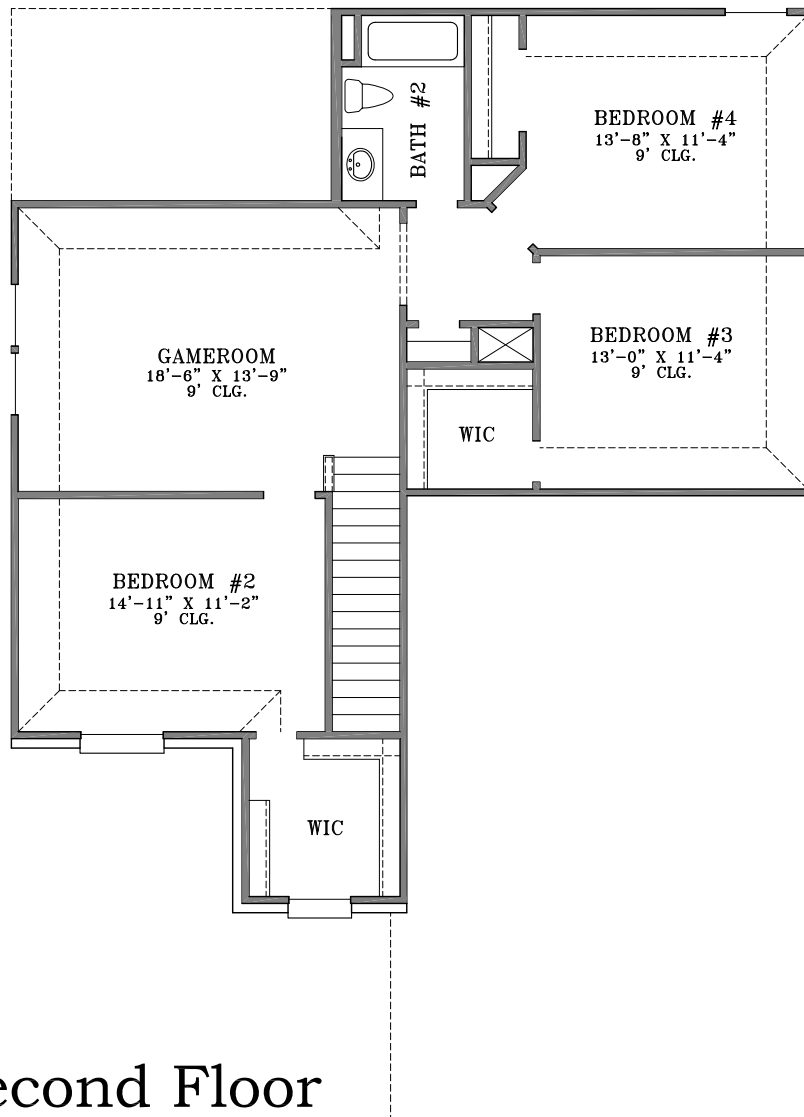

## First Floor

1st Floor Footage: 1404 s.f.

2nd Floor Footage: 916 s.f.

Total Floor Footage: 2320 s.f.

Width: 39'-0"

Depth: 53'-11"

Plan #2320

To Order Call:  
855-55PLANS

Second Floor

Plan #2320

To Order Call:  
855-55PLANS

Elevation A

Elevation B

Elevation C

Plan #2320

To Order Call:  
855-55PLANS