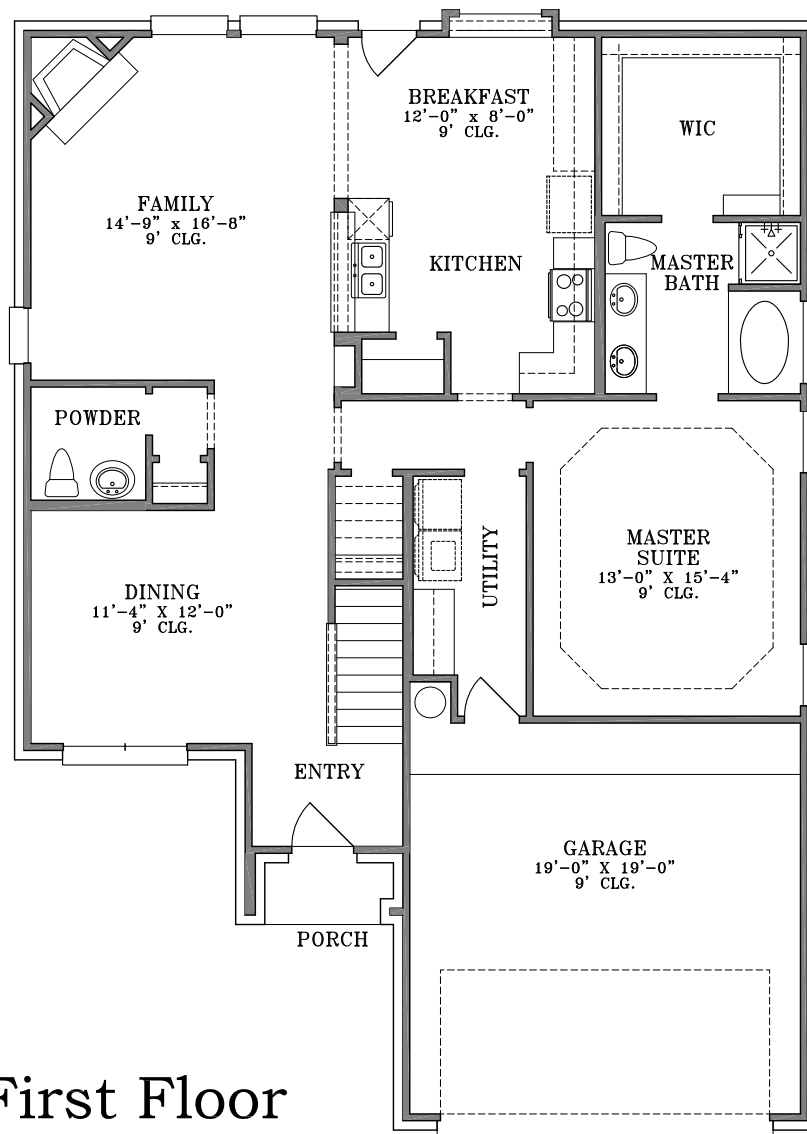

# WebFloorPlans.com

## First Floor

1st Floor Footage: 1404 s.f.

2nd Floor Footage: 916 s.f.

Total Floor Footage: 2320 s.f.

Width: 39'-0"

Depth: 53'-11"

Plan #2320

To Order Call:  
855-55PLANS

Second Floor

Plan #2320

To Order Call:  
855-55PLANS

Elevation A

Elevation B

Elevation C

Plan #2320

To Order Call:  
855-55PLANS