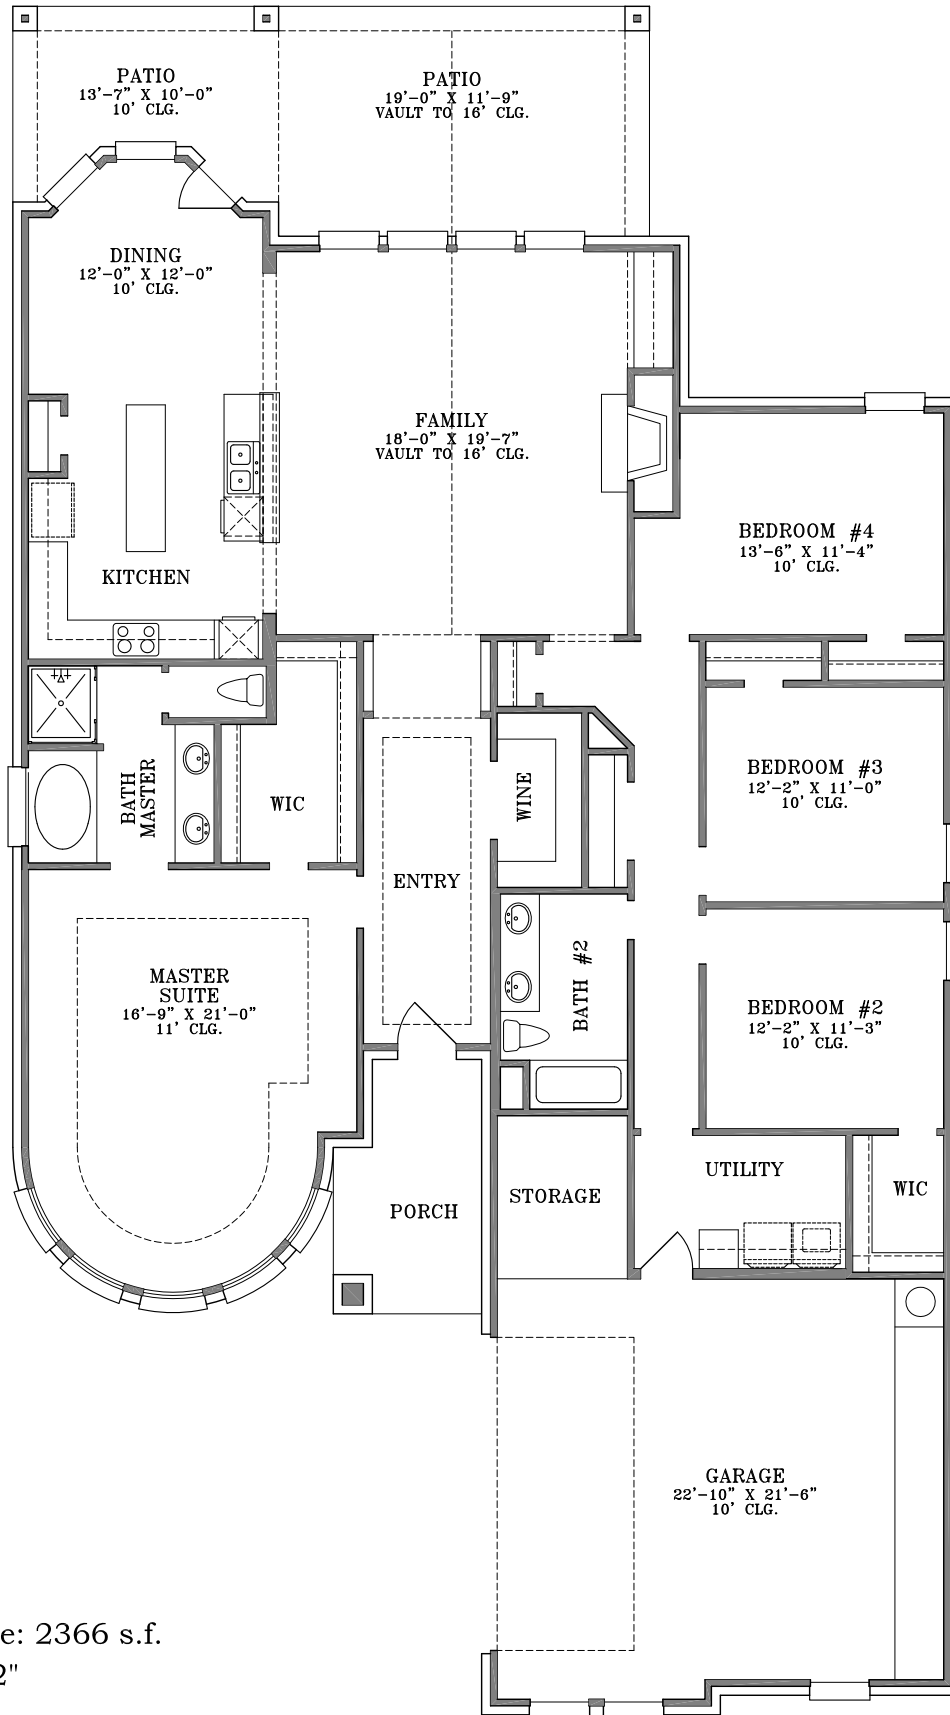

WebFloorPlans.com

1st Floor Footage: 2366 s.f.
Width: 48'-4 1/2"
Depth: 87'-4"

Plan #2366

To Order Call:
855-55PLANS

Elevation A

Plan #2320

To Order Call:
855-55PLANS