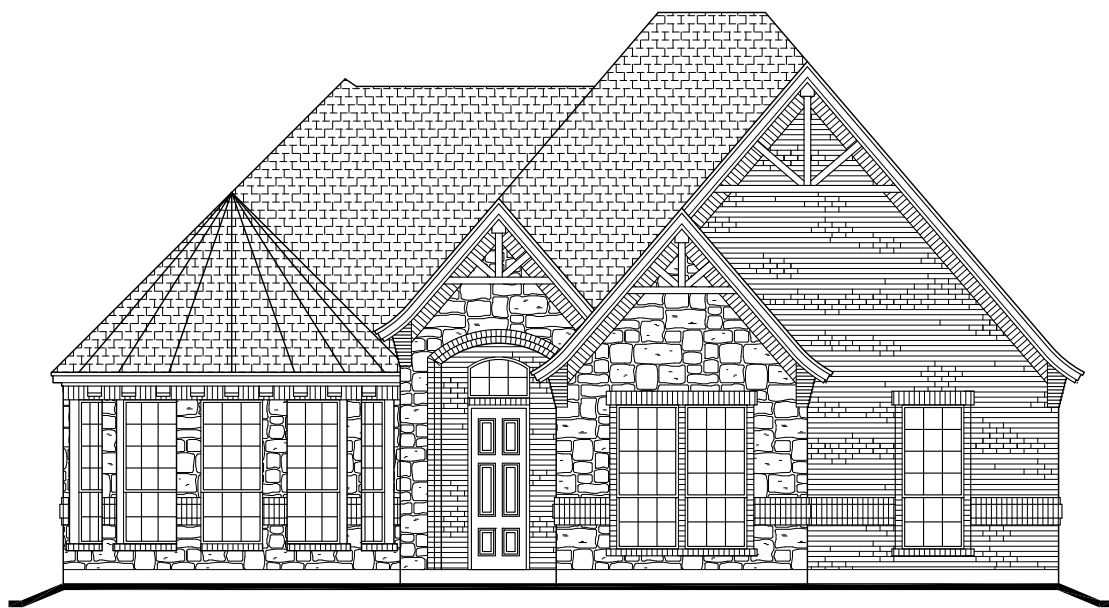

WebFloorPlans.com

1st Floor Footage: 2366 s.f.
Width: 48'-4 1/2"
Depth: 87'-4"

Plan #2366

To Order Call:
855-55PLANS

Elevation A

Plan #2320

To Order Call:
855-55PLANS