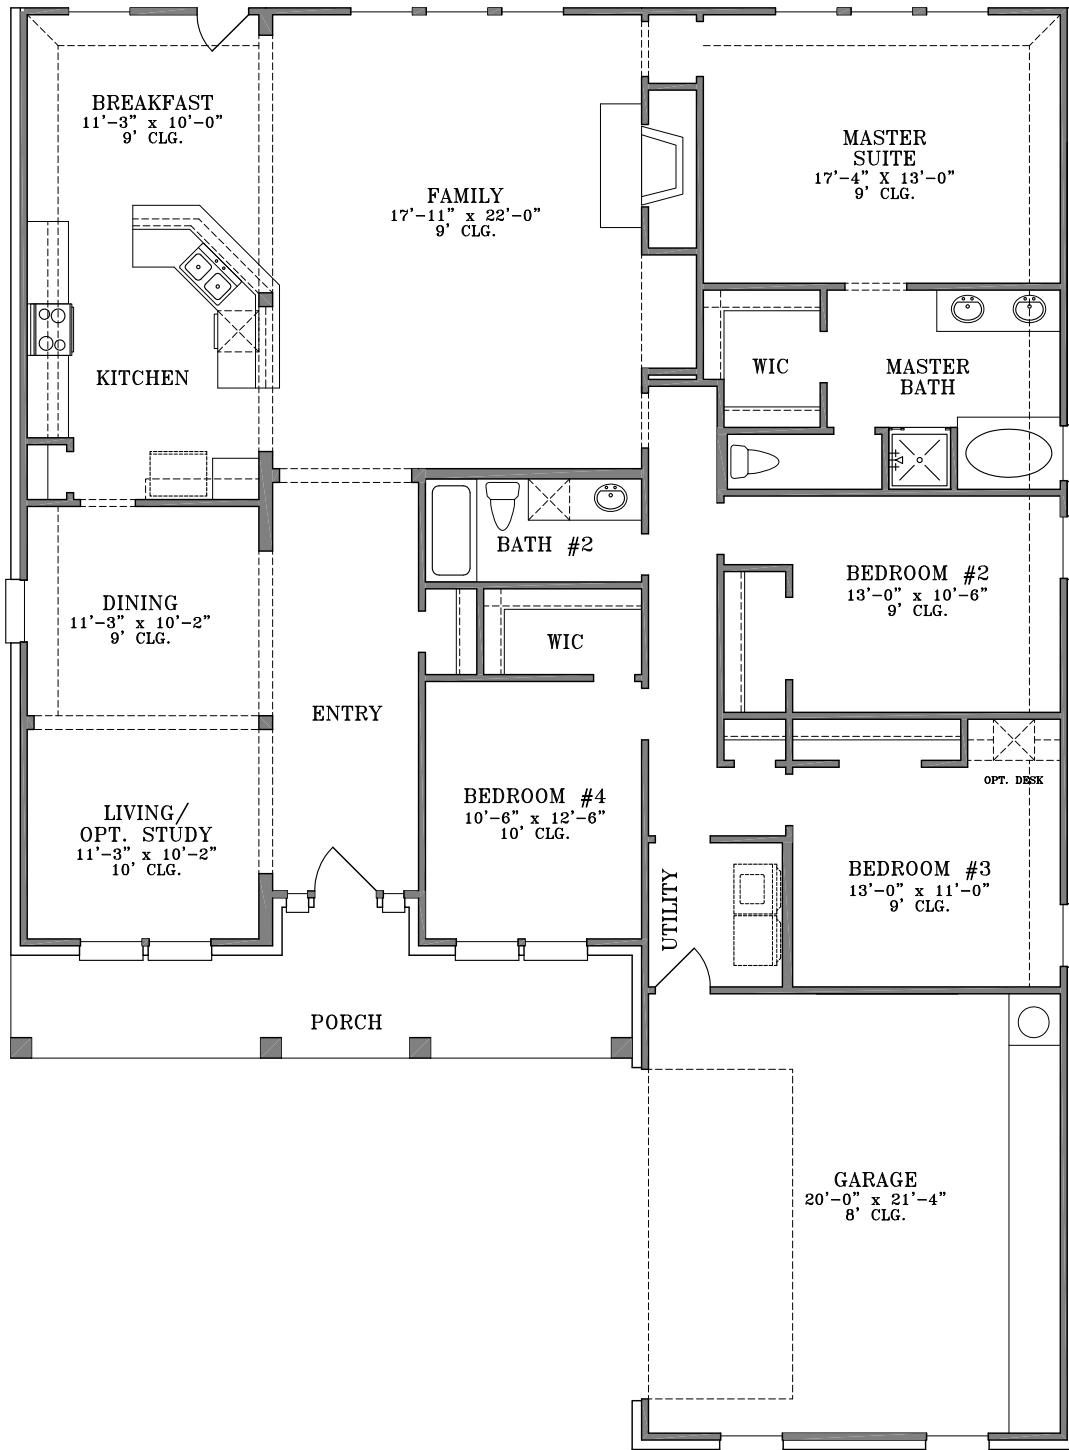

WebFloorPlans.com

1st Floor Footage: 2407 s.f.

Width: 51'-9"

Depth: 70'-0"

Plan #2407

To Order Call:
855-55PLANS

Elevation A

Plan #2407

To Order Call:
855-55PLANS