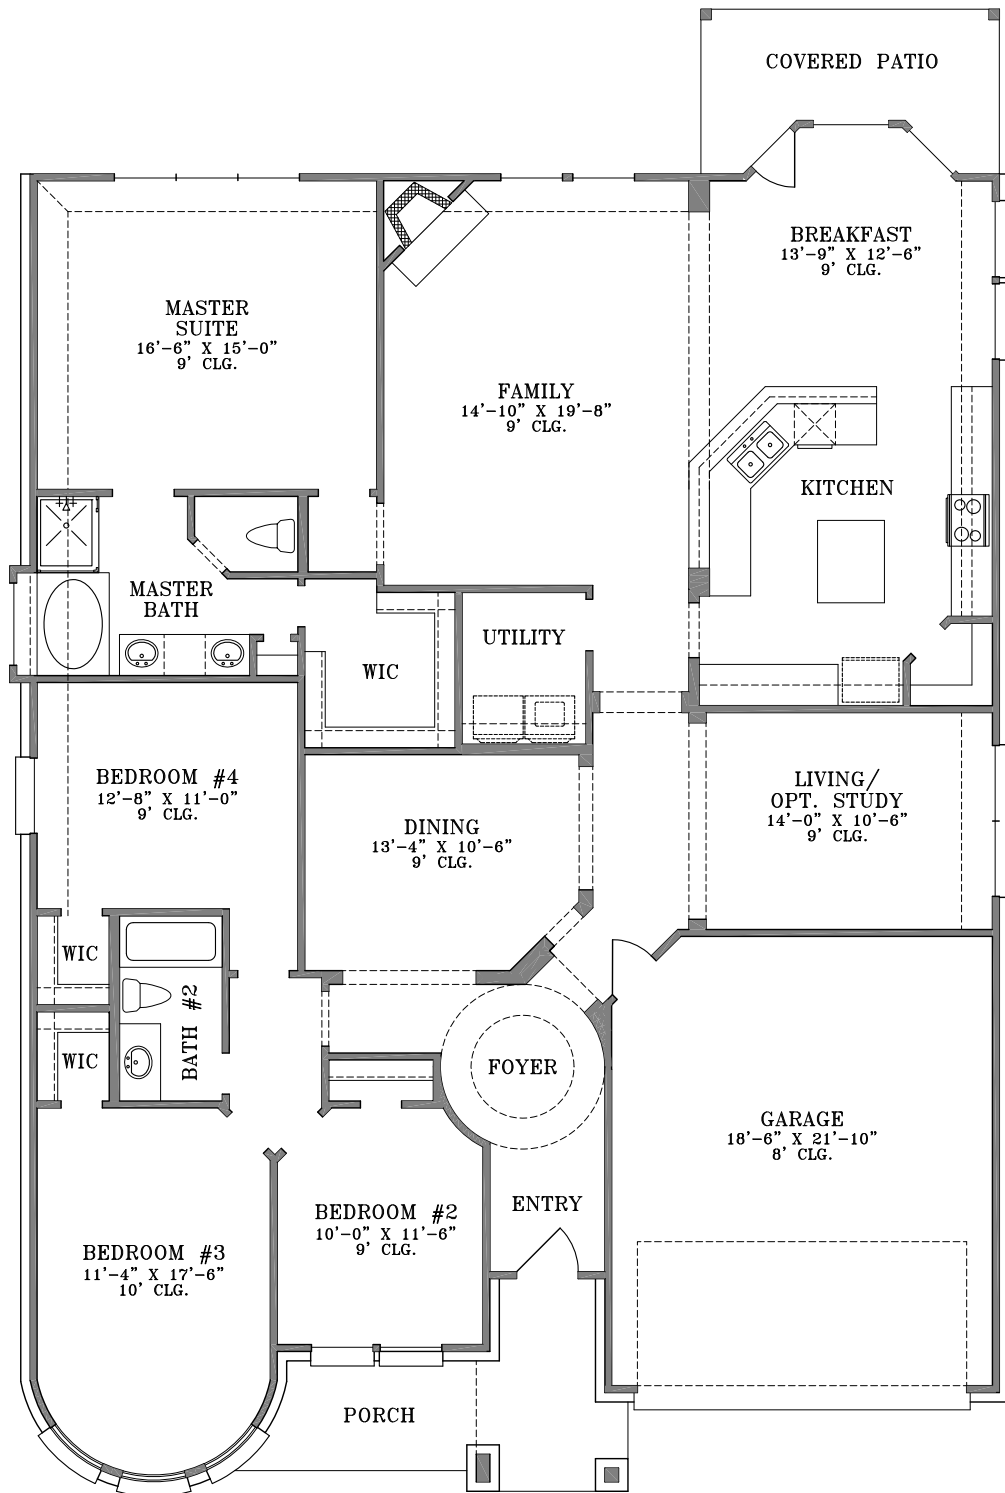

WebFloorPlans.com

1st Floor Footage: 2413 s.f.

Width: 48'-0"

Depth: 72'-0"

Plan #2413

To Order Call:
855-55PLANS

Elevation A

Plan #2413

To Order Call:
855-55PLANS