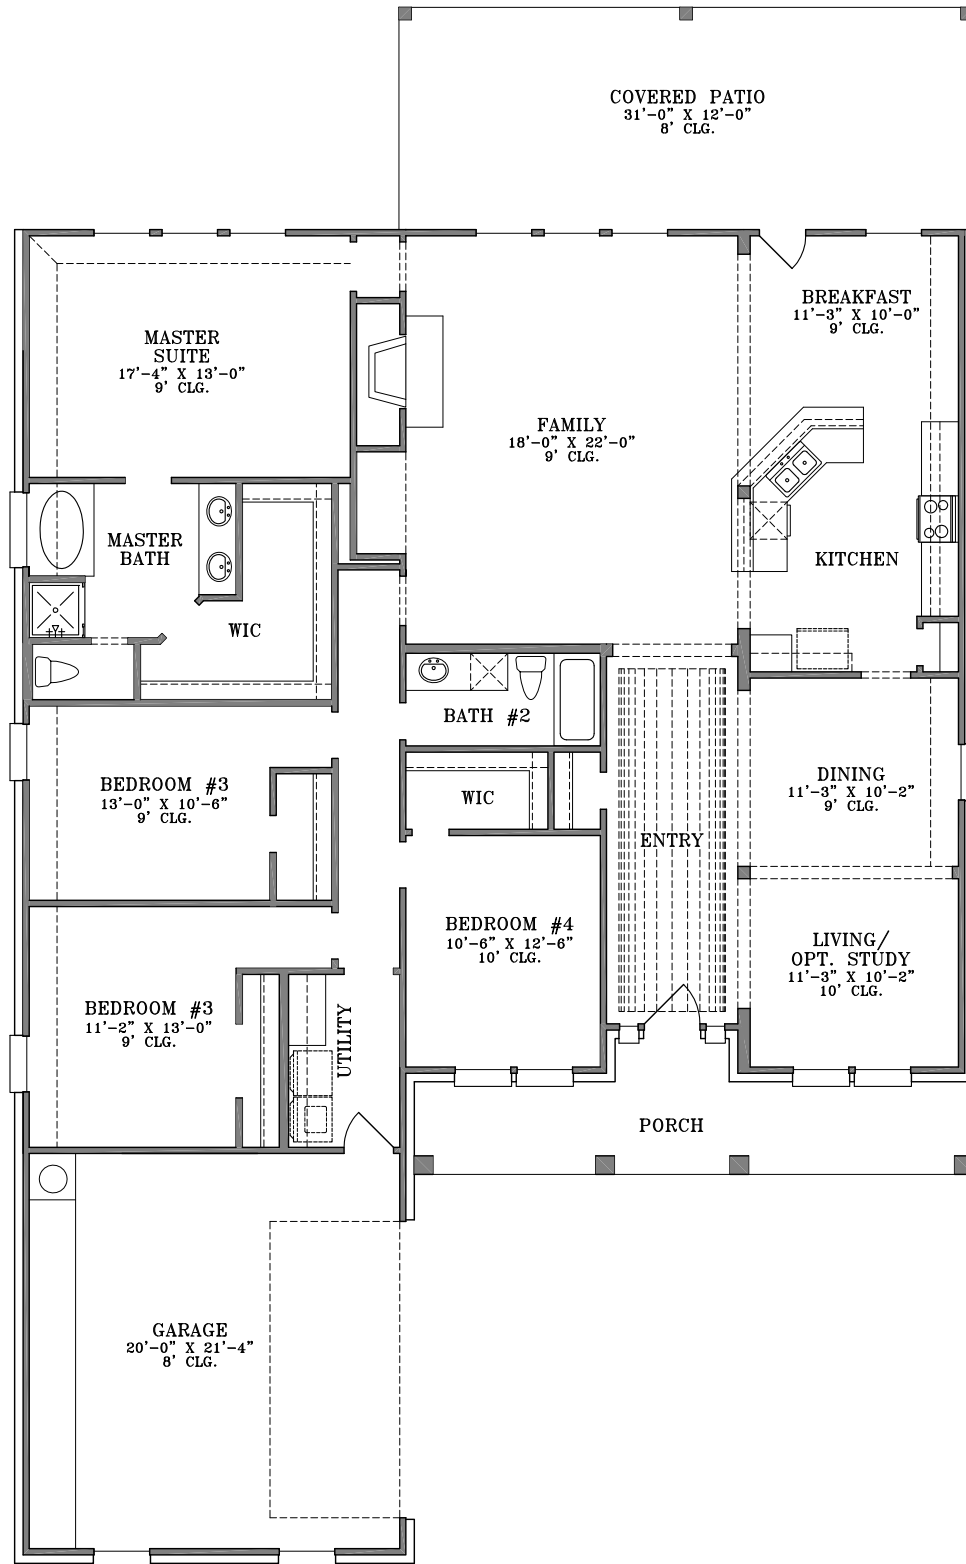

WebFloorPlans.com

1st Floor Footage: 2450 s.f.

Width: 51'-9"

Depth: 84'-0"

Plan #2450

To Order Call:
855-55PLANS

Elevation A

Plan #2450

To Order Call:
855-55PLANS