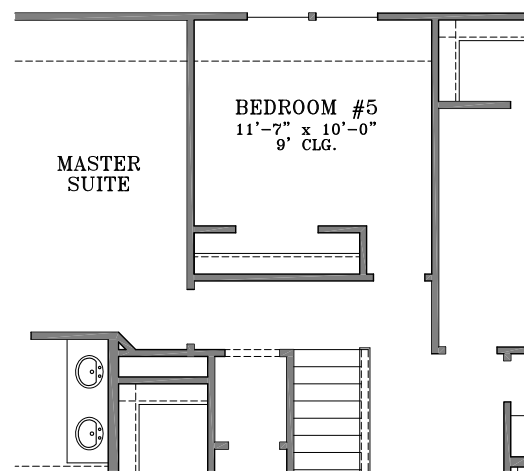

WebFloorPlans.com

1st Floor Footage: 1061 s.f.
2nd Floor Footage: 1393 s.f.
Total Footage: 2454 s.f.
Width: 38'-10"
Depth: 38'-9"

Plan #2454

To Order Call:
855-55PLANS

WebFloorPlans.com

Optional Bedroom #5

Plan #2454

To Order Call:
855-55PLANS

Elevation A

Elevation B

Elevation C

Plan #2454

To Order Call:
855-55PLANS