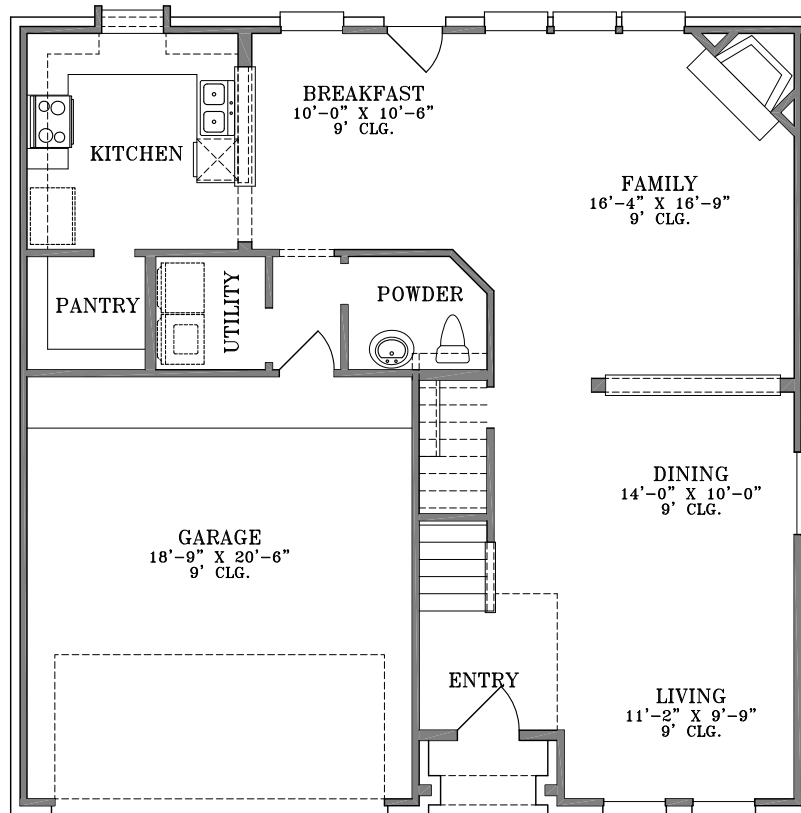

WebFloorPlans.com

1st Floor Footage: 1061 s.f.
2nd Floor Footage: 1393 s.f.
Total Footage: 2454 s.f.
Width: 38'-10"
Depth: 38'-9"

Plan #2454

To Order Call:
855-55PLANS

WebFloorPlans.com

Optional Bedroom #5

Plan #2454

To Order Call:
855-55PLANS

Elevation A

Elevation B

Elevation C

Plan #2454

To Order Call:
855-55PLANS