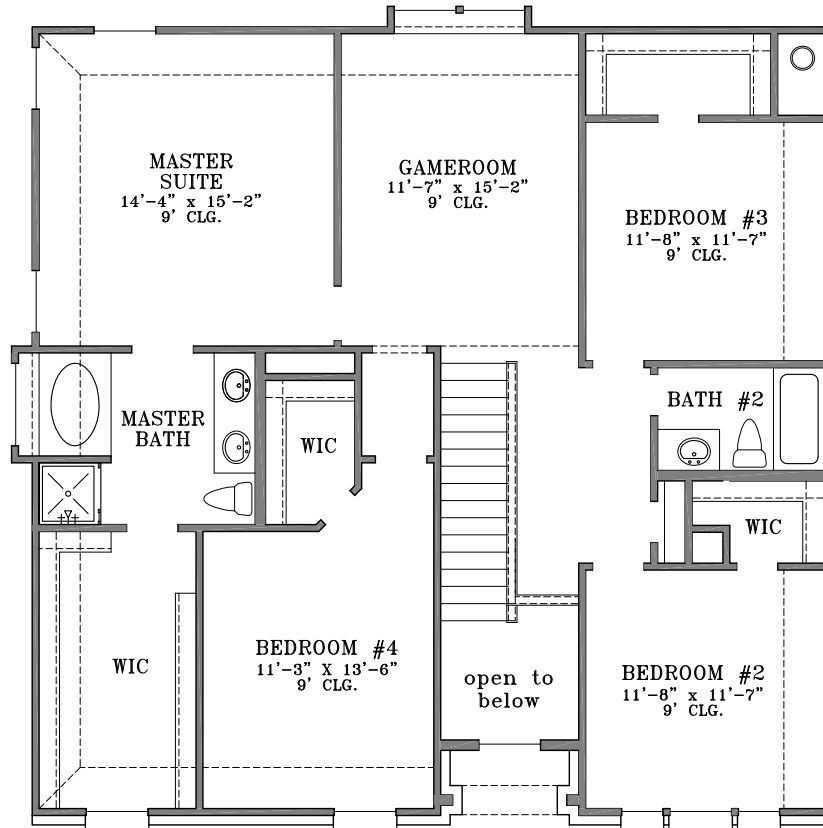

WebFloorPlans.com

1st Floor Footage: 1061 s.f.
2nd Floor Footage: 1393 s.f.
Total Footage: 2454 s.f.
Width: 38'-10"
Depth: 38'-9"

Plan #2454

To Order Call:
855-55PLANS

WebFloorPlans.com

Optional Bedroom #5

Plan #2454

To Order Call:
855-55PLANS

Elevation A

Elevation B

Elevation C

Plan #2454

To Order Call:
855-55PLANS