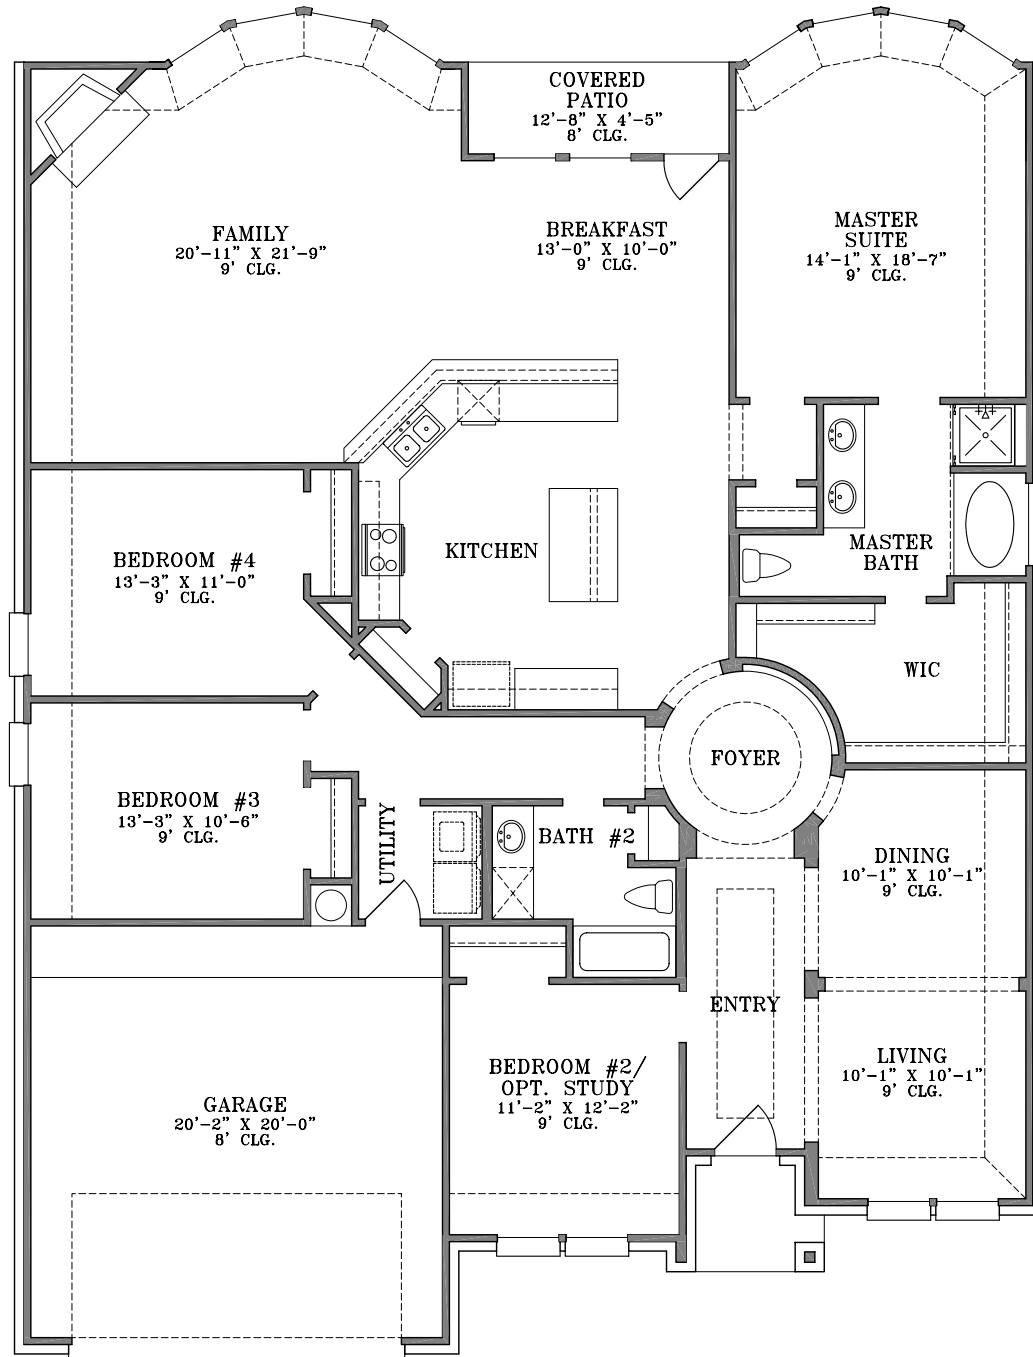

WebFloorPlans.com

1st Floor Footage: 2500 s.f.

Width: 49'-11"

Depth: 65'-5"

Plan # 2500

To Order Call:
214-227-7527

Elevation A

Elevation B