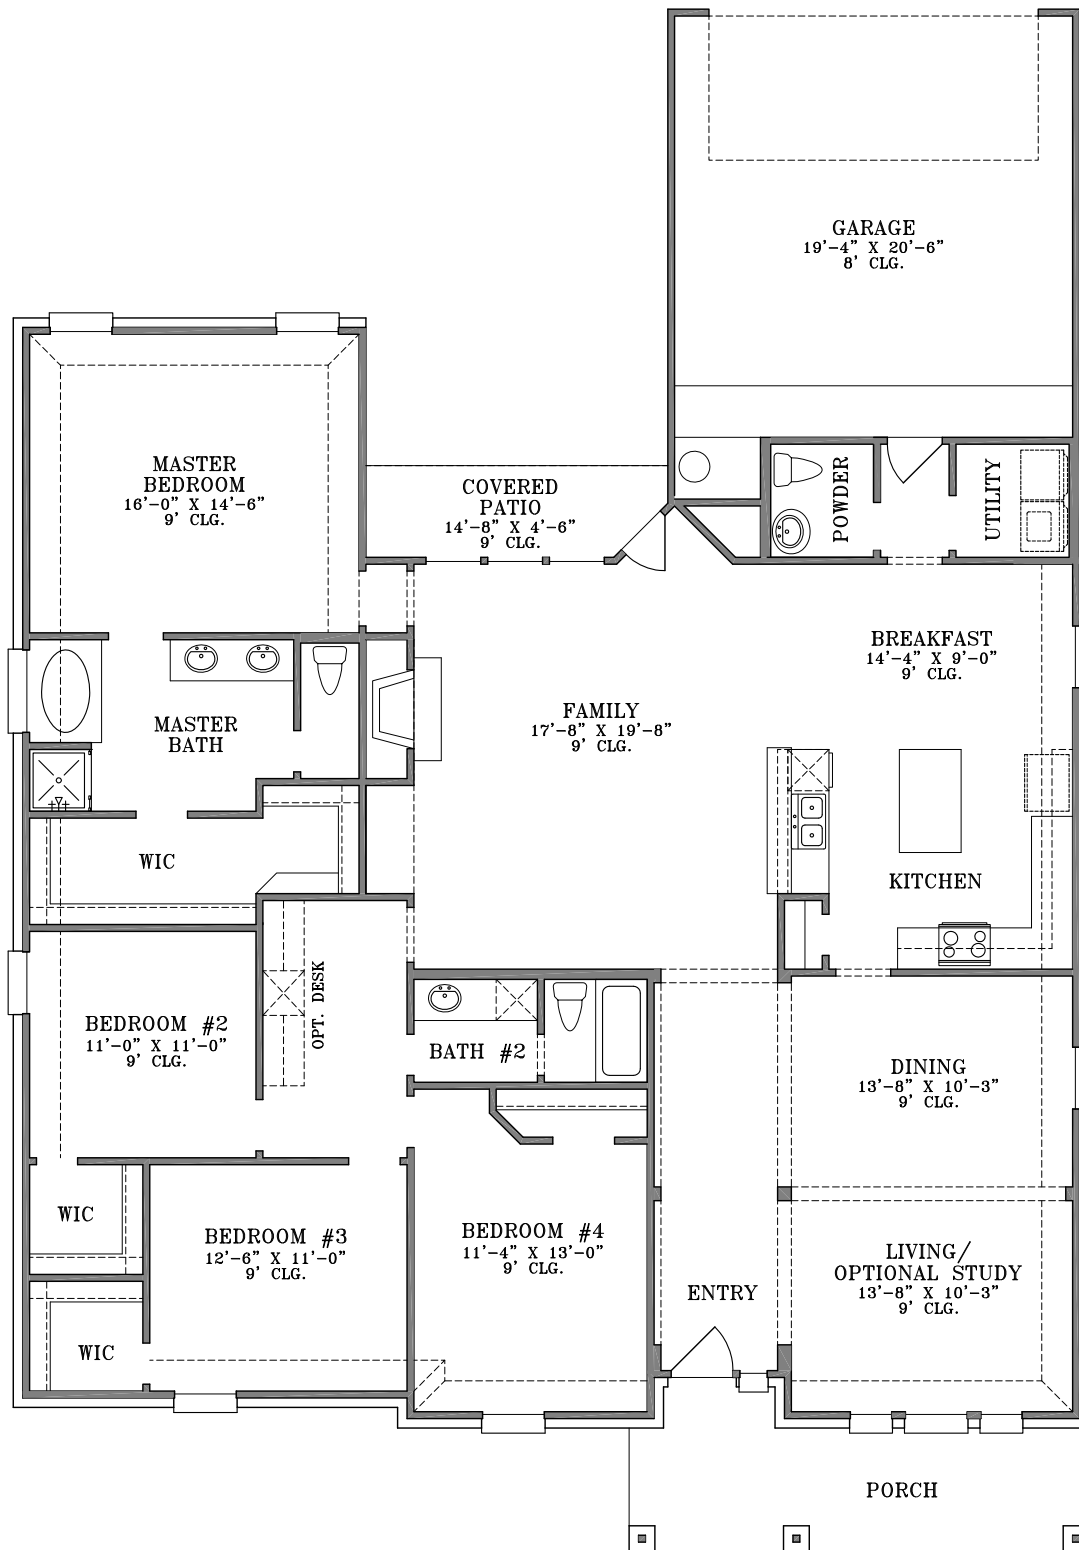

# WebFloorPlans.com

1st Floor Footage: 2521 s.f.

Width: 52'-3"

Depth: 74'-11"

Plan #2521

To Order Call:  
855-55PLANS

Elevation A

Plan #2521

To Order Call:  
855-55PLANS