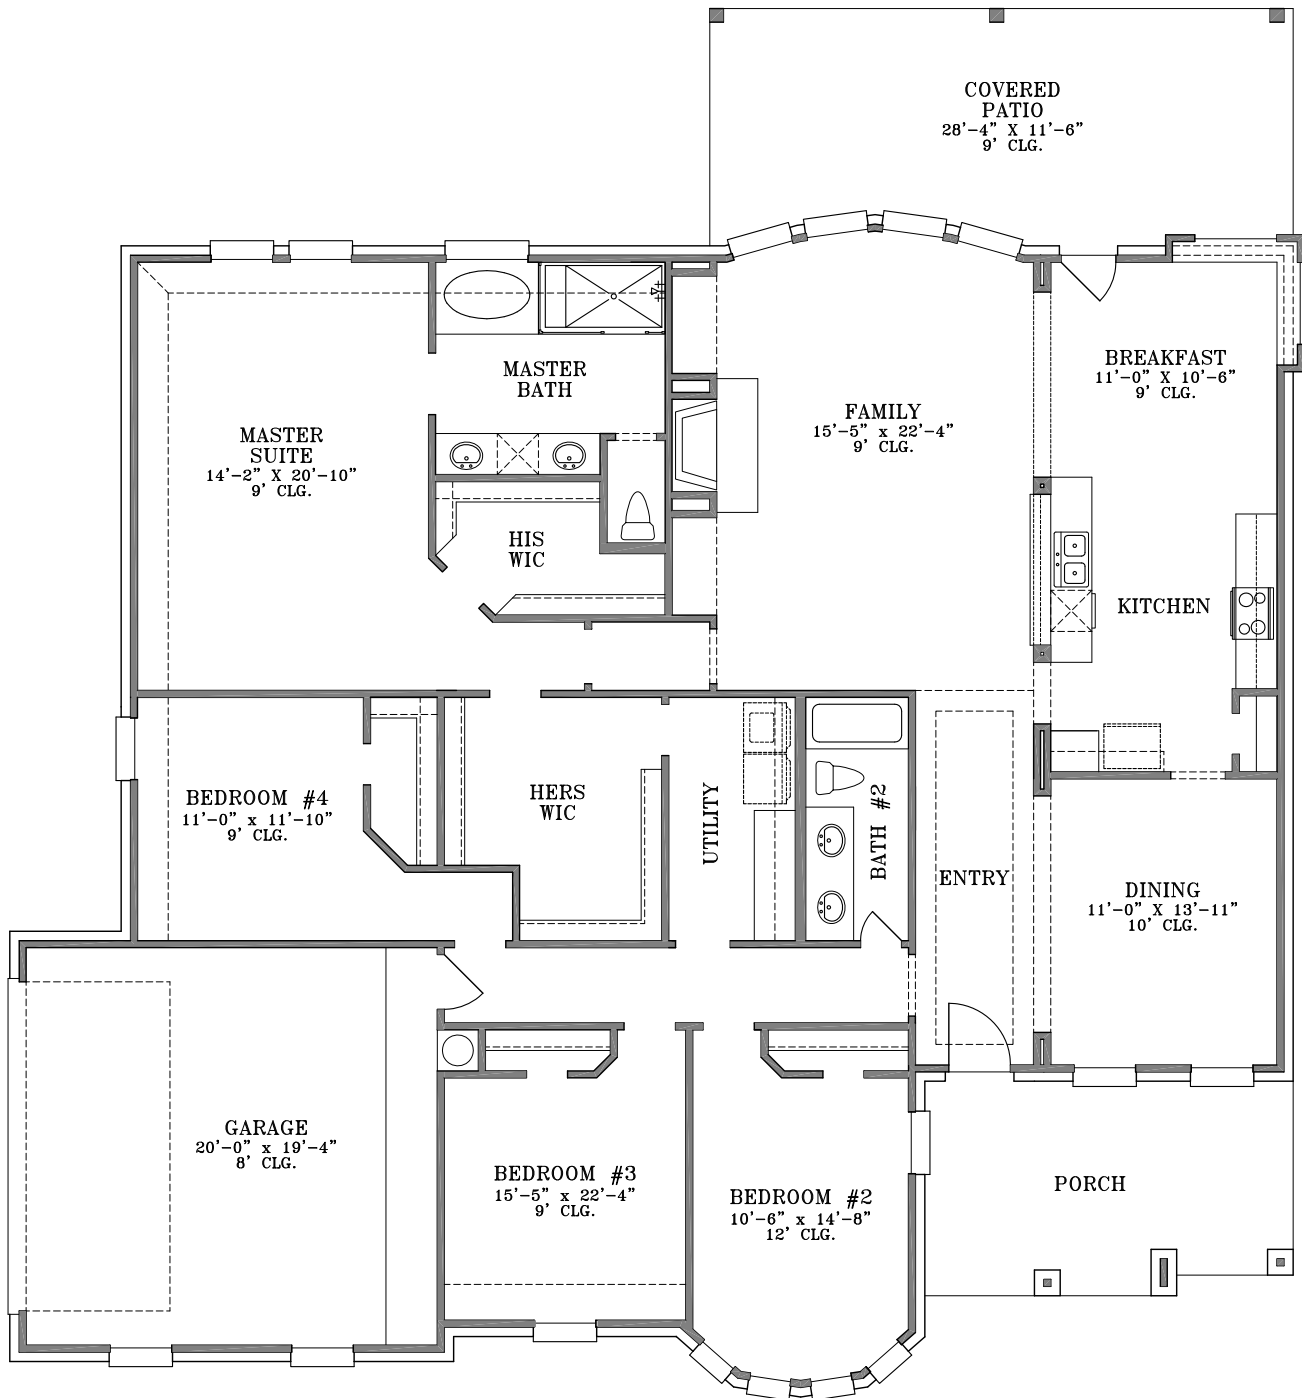

# WebFloorPlans.com

1st Floor Footage: 2548 s.f.

Width: 61'-11 1/2"

Depth: 67'-6"

Plan #2548

To Order Call:  
855-55PLANS

Elevation A

Plan #2548

To Order Call:  
855-55PLANS