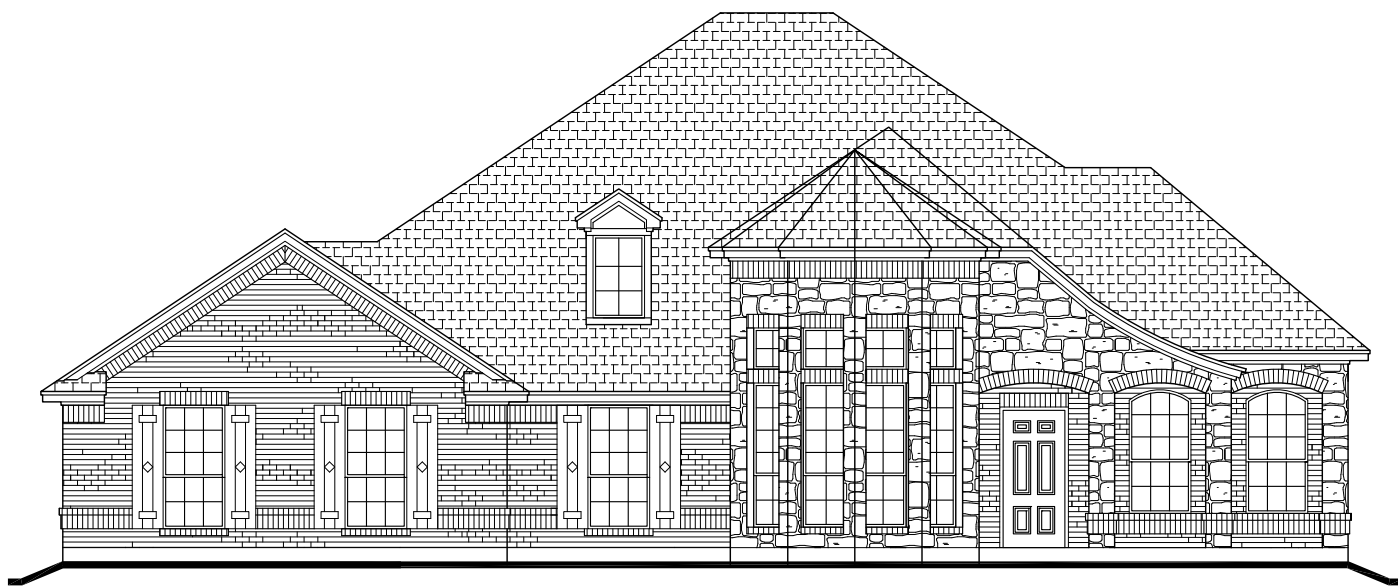

# WebFloorPlans.com

1st Floor Footage: 2548 s.f.

Width: 61'-11 1/2"

Depth: 67'-6"

Plan #2548

To Order Call:  
855-55PLANS

Elevation A

Plan #2548