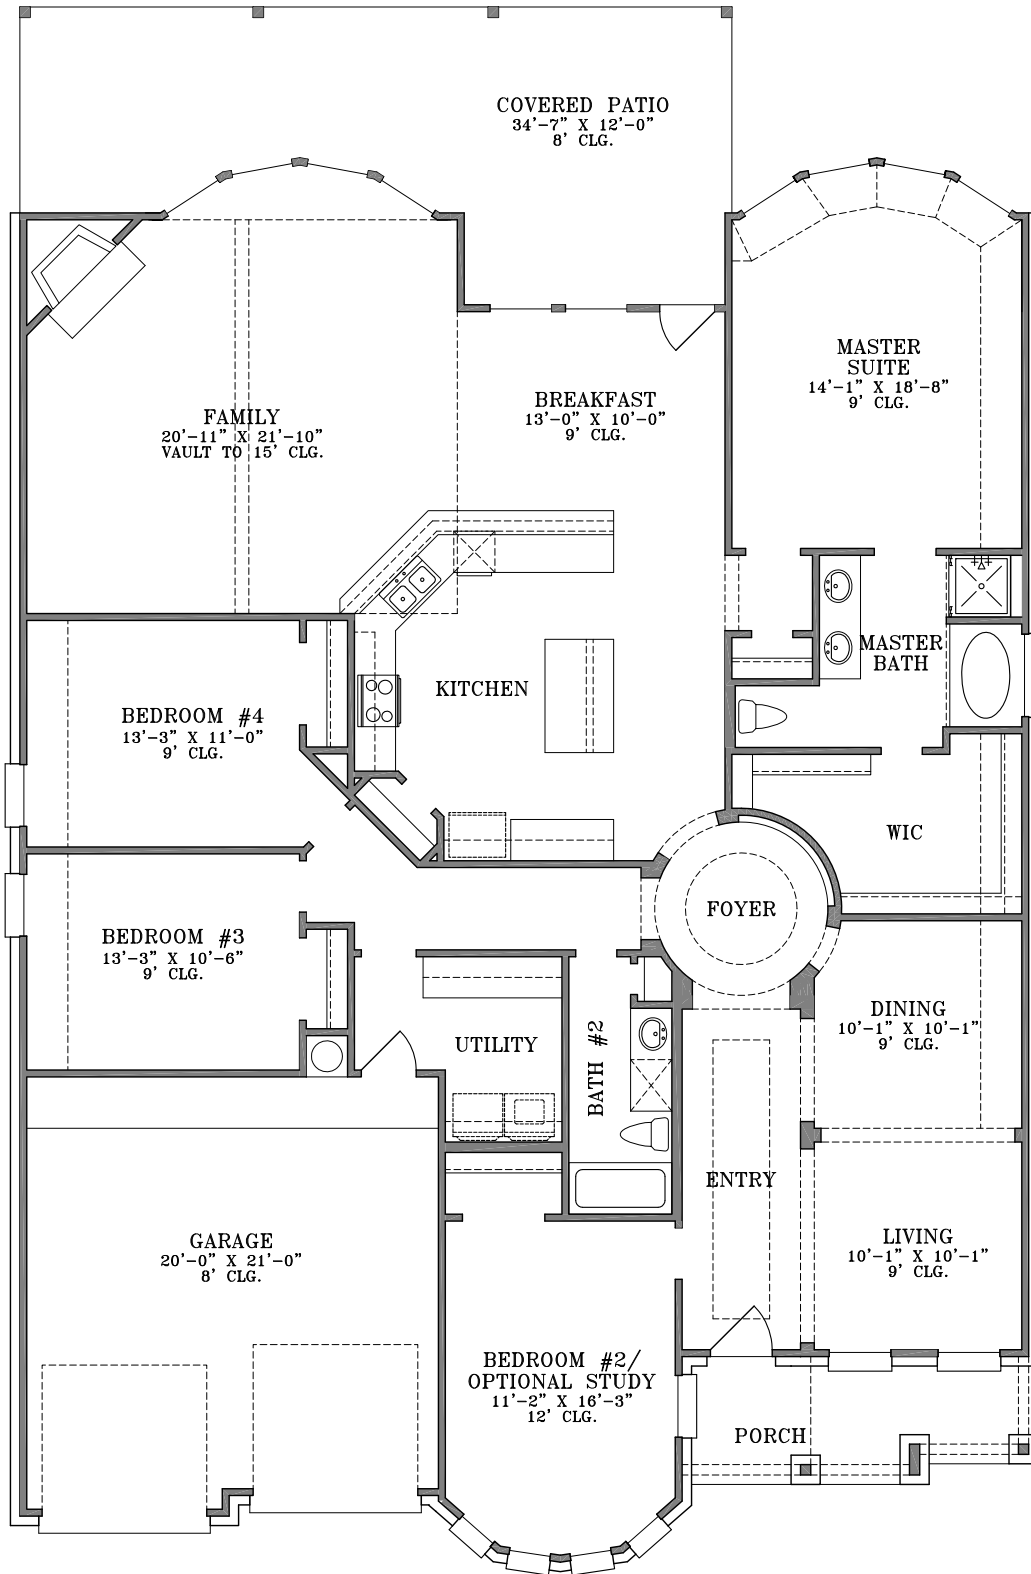

WebFloorPlans.com

1st Floor Footage: 2601 s.f.

Width: 49'-11"

Depth: 73'-9"

Plan #2601

To Order Call:
855-55PLANS

Elevation A

Plan #2601

To Order Call:
855-55PLANS