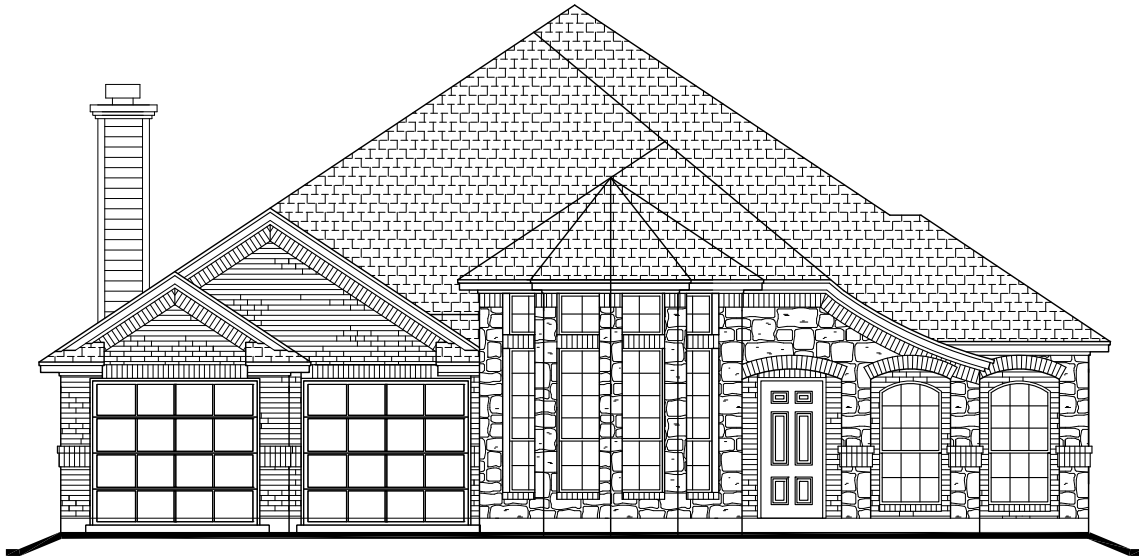

WebFloorPlans.com

1st Floor Footage: 2601 s.f.

Width: 49'-11"

Depth: 73'-9"

Plan #2601

To Order Call:
855-55PLANS

Elevation A

Plan #2601