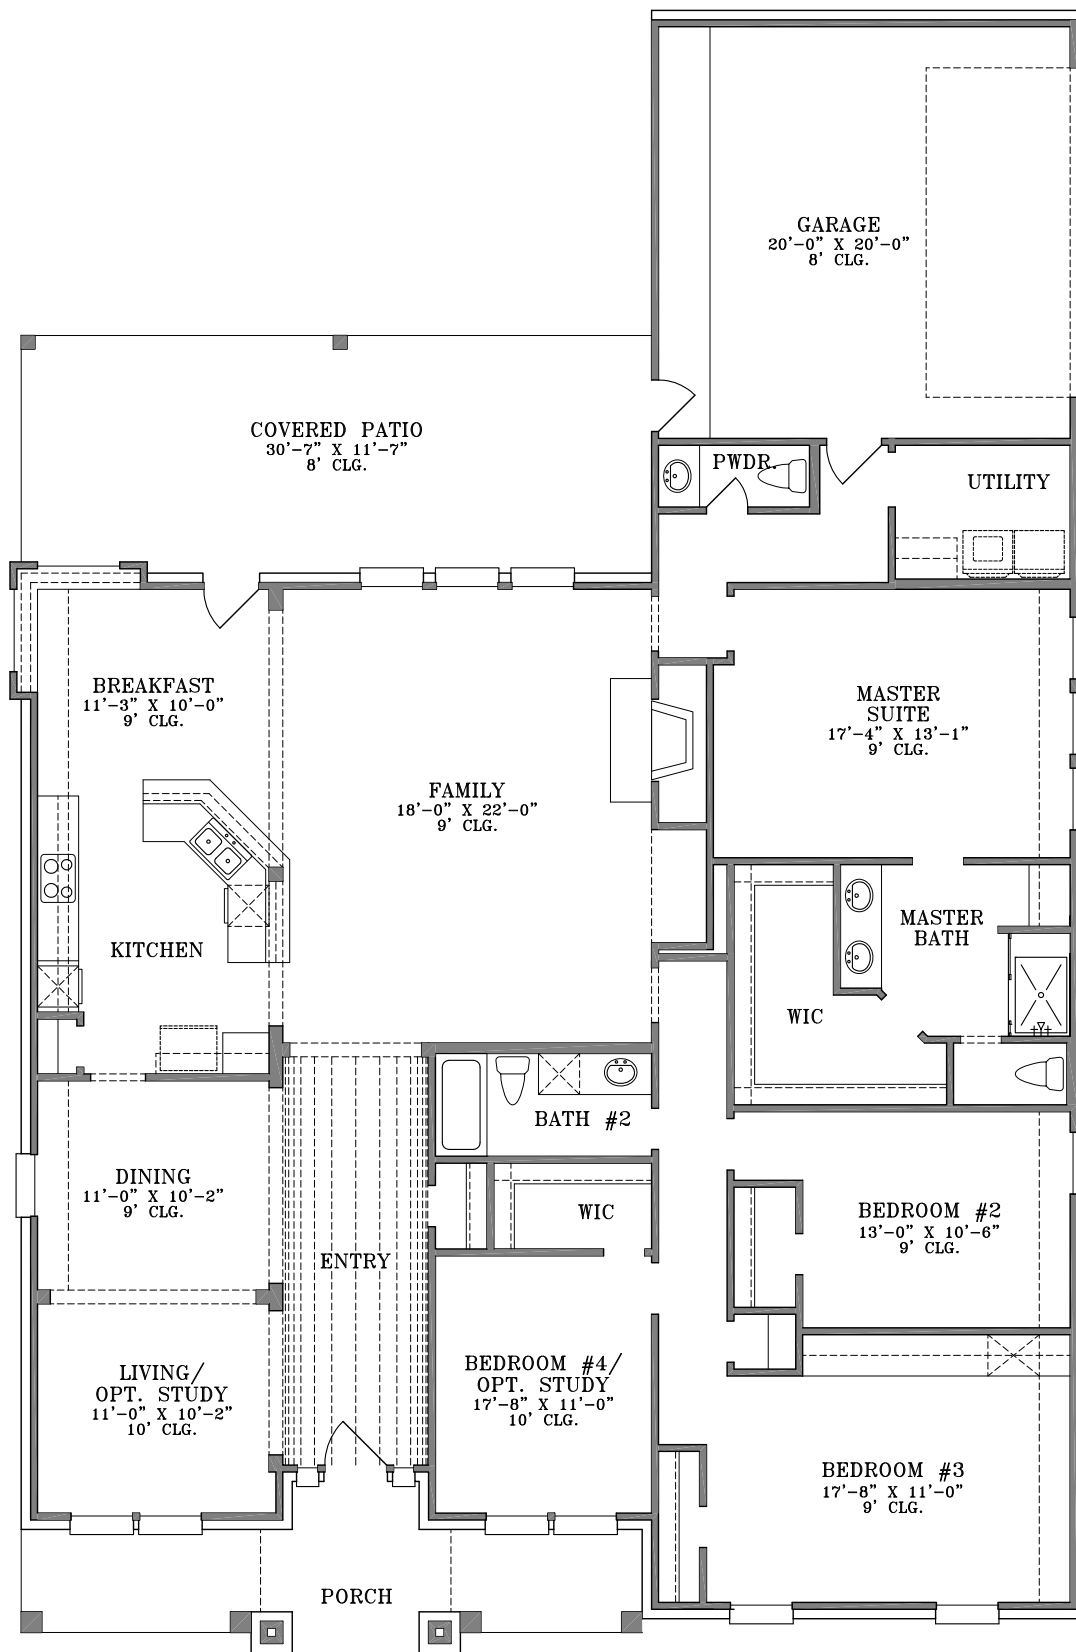

# WebFloorPlans.com

1st Floor Footage: 2608 s.f.

Width: 51'-9"

Depth: 79'-9 1/2"

© Copyright 2005 Precision Designs

## Plan #2608

To Order Call:  
855-55PLANS

Elevation A

Plan #2608

To Order Call:  
855-55PLANS