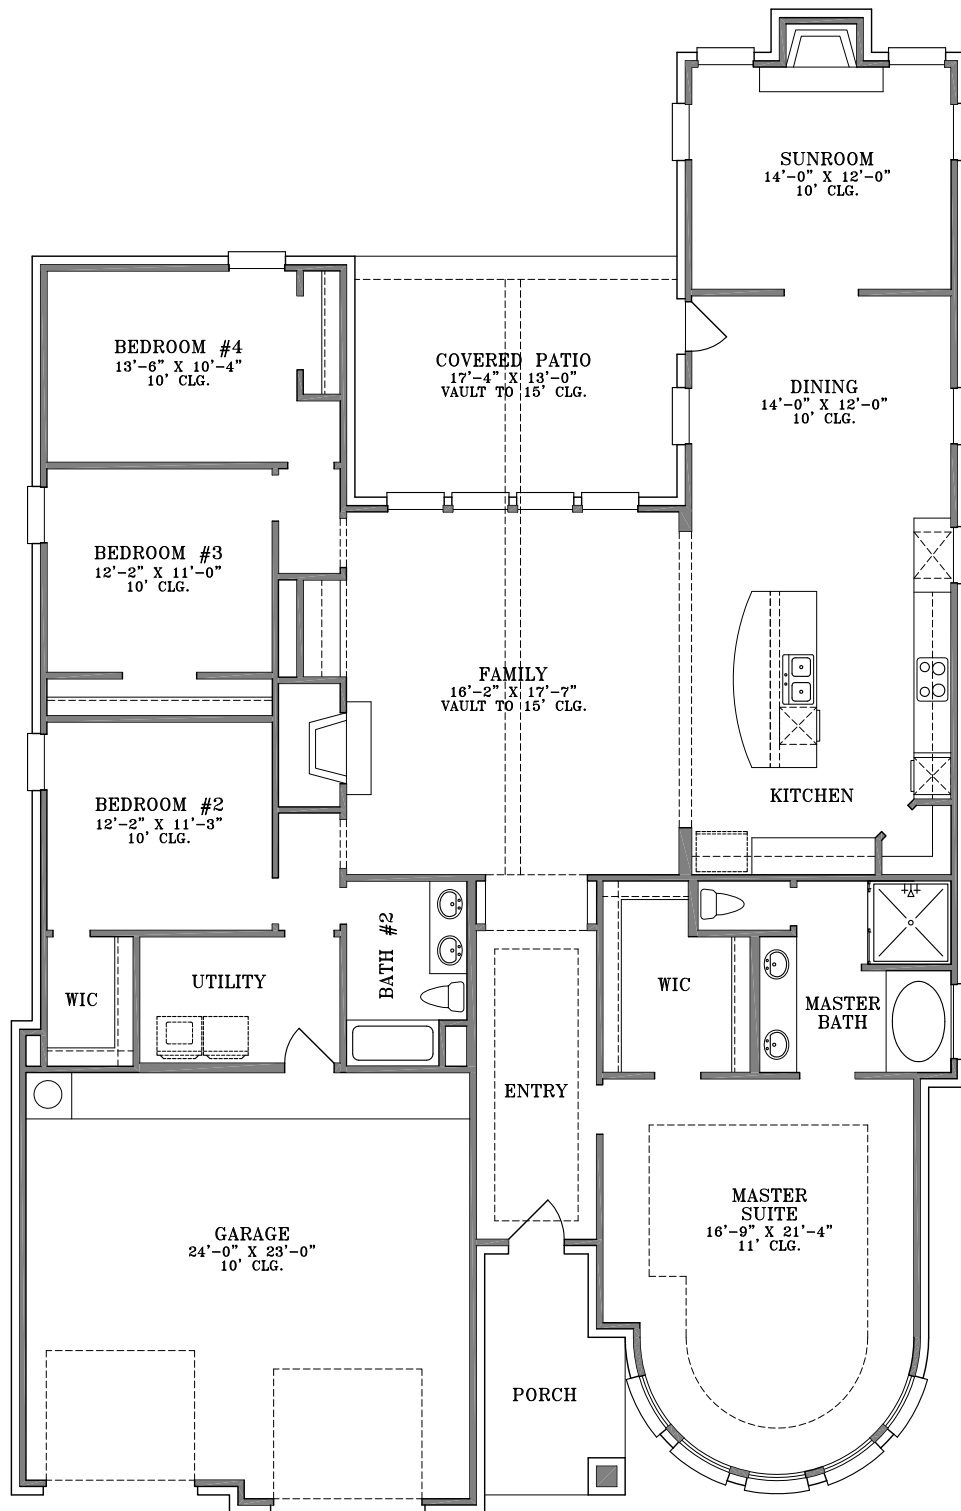

WebFloorPlans.com

1st Floor Footage: 2601 s.f.

Width: 49'-6"

Depth: 81'-2"

Elevation A