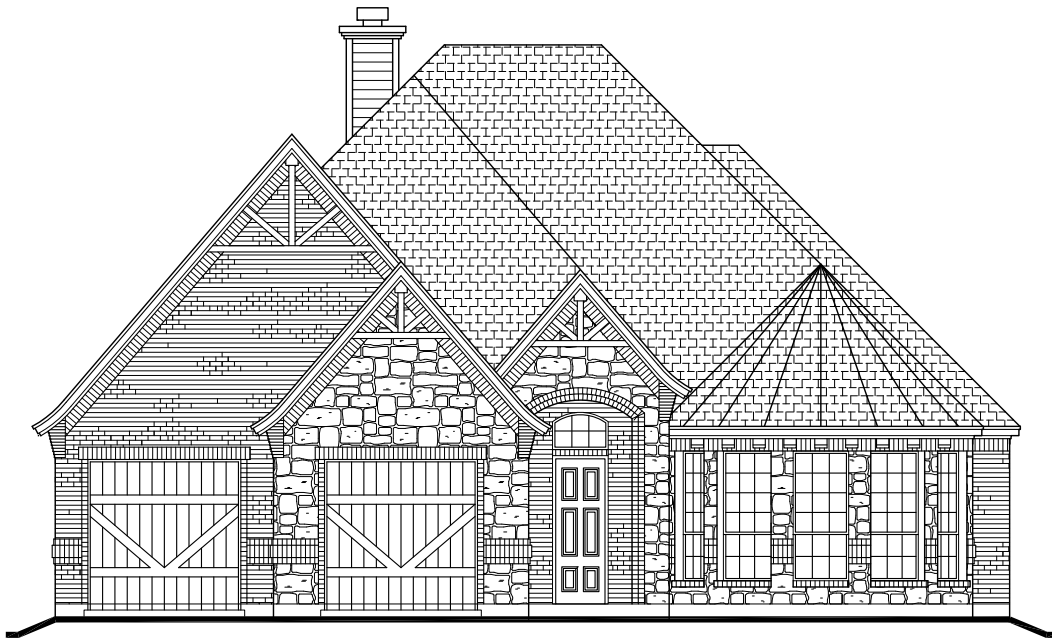

WebFloorPlans.com

1st Floor Footage: 2601 s.f.

Width: 49'-6"

Depth: 81'-2"

Elevation A