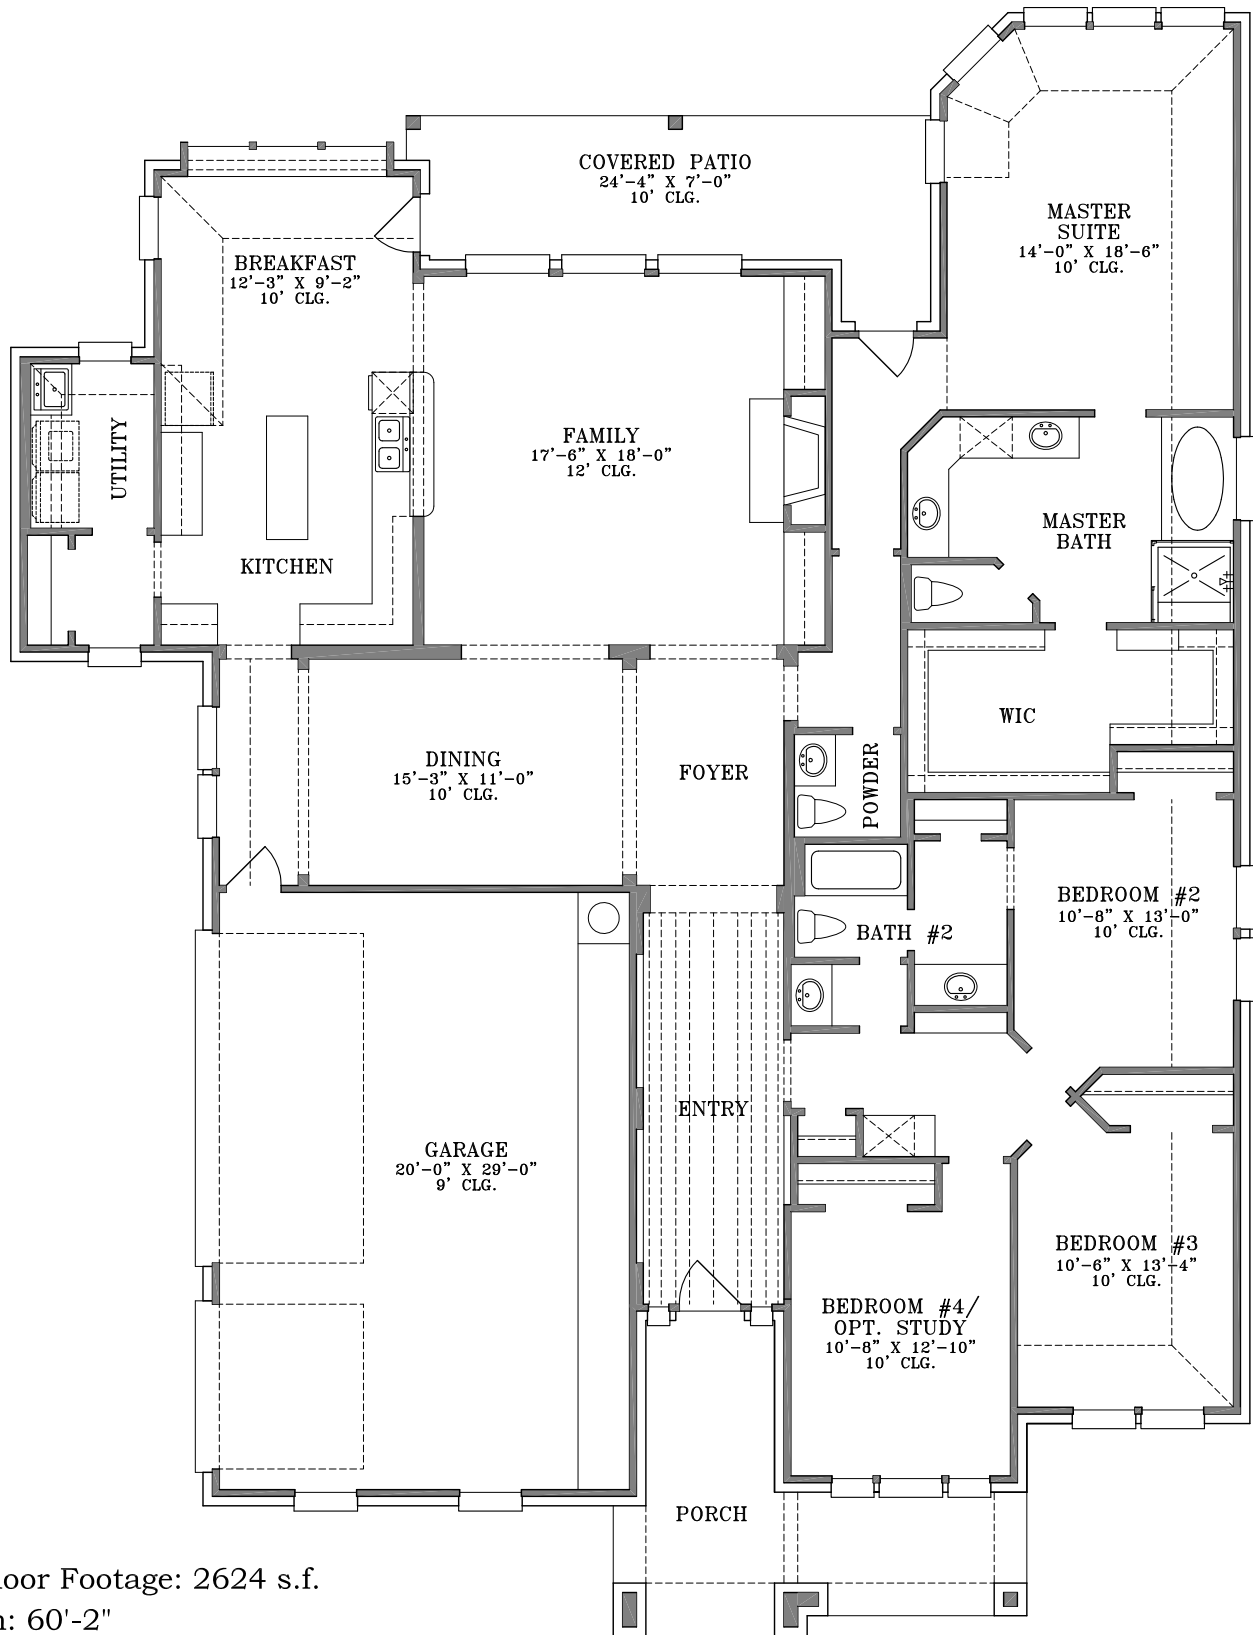

WebFloorPlans.com

1st Floor Footage: 2624 s.f.
Width: 60'-2"
Depth: 78'-10"

Plan #2624

To Order Call:
855-55PLANS

Elevation A

Plan #2624

To Order Call:
855-55PLANS