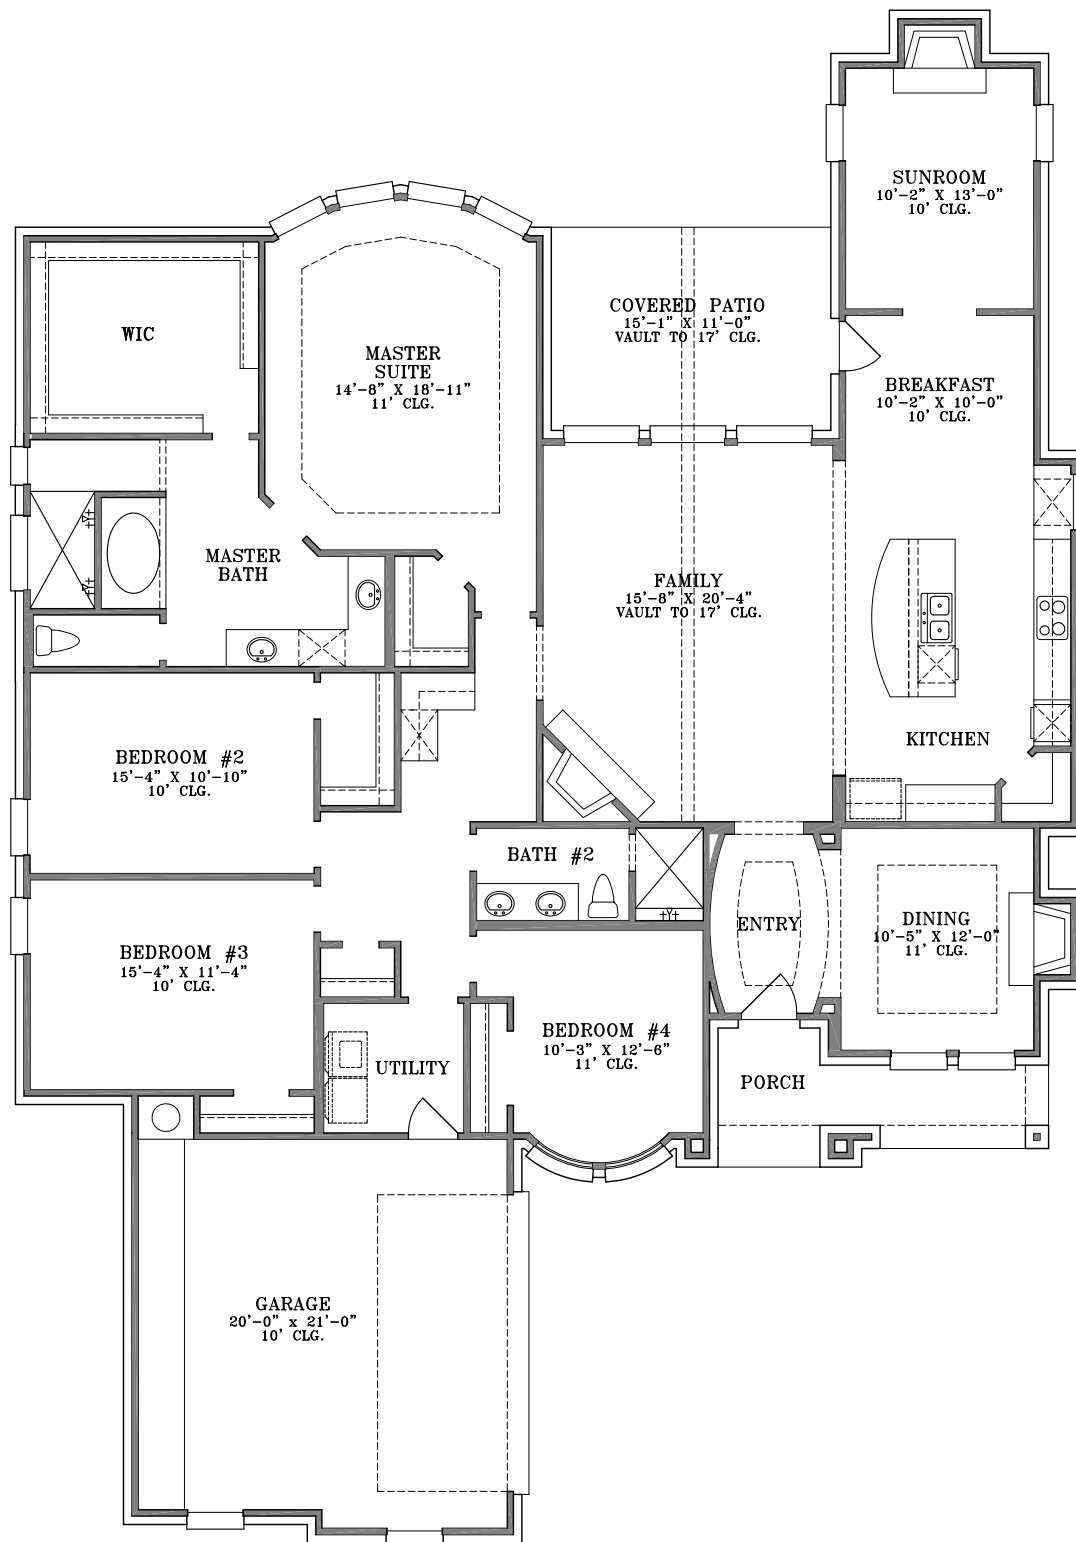

WebFloorPlans.com

1st Floor Footage: 2667 s.f.

Width: 57'-9"

Depth: 82'-8 1/2"

Plan #2667

To Order Call:
855-55PLANS

Elevation A

Plan #2667

To Order Call:
855-55PLANS