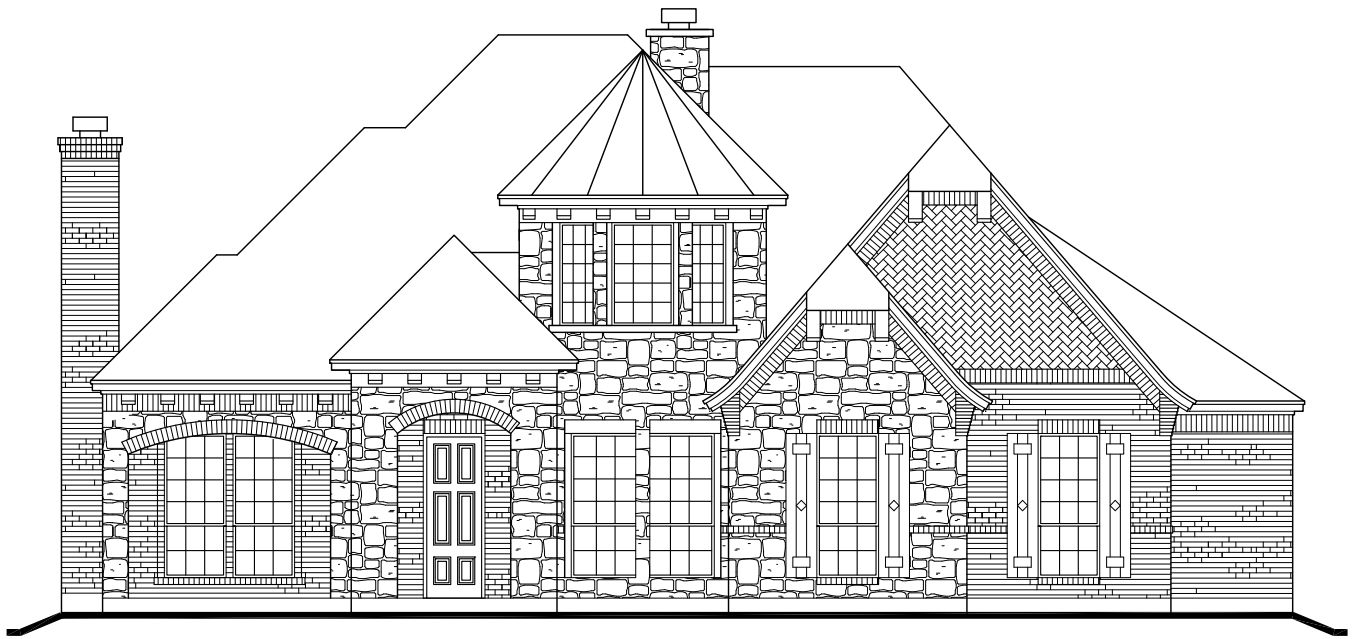

WebFloorPlans.com

1st Floor Footage: 2721 s.f.
Width: 59'-9"
Depth: 82'-8 1/2"

Plan # 2721

To Order Call:
855-55PLANS

Elevation A