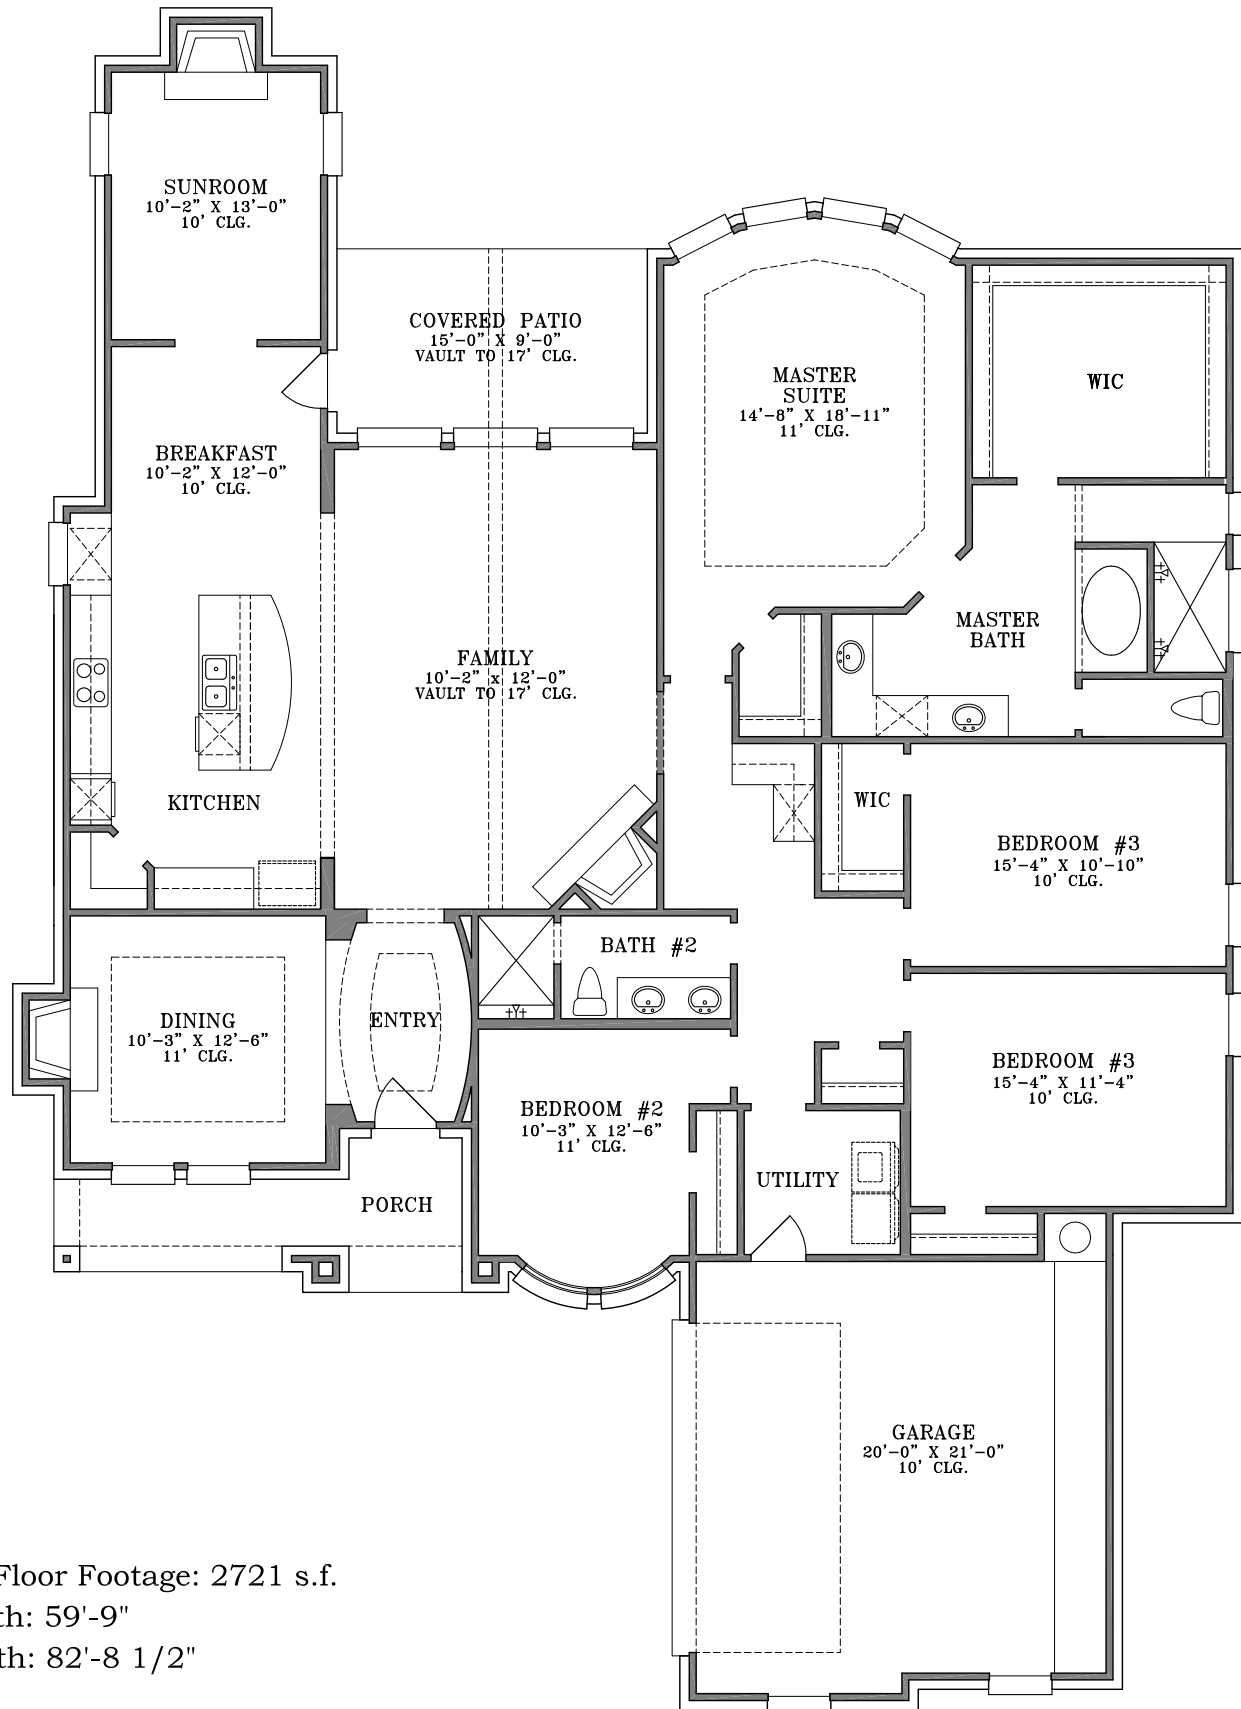

WebFloorPlans.com

1st Floor Footage: 2721 s.f.
Width: 59'-9"
Depth: 82'-8 1/2"

Plan # 2721

To Order Call:
855-55PLANS

Elevation A