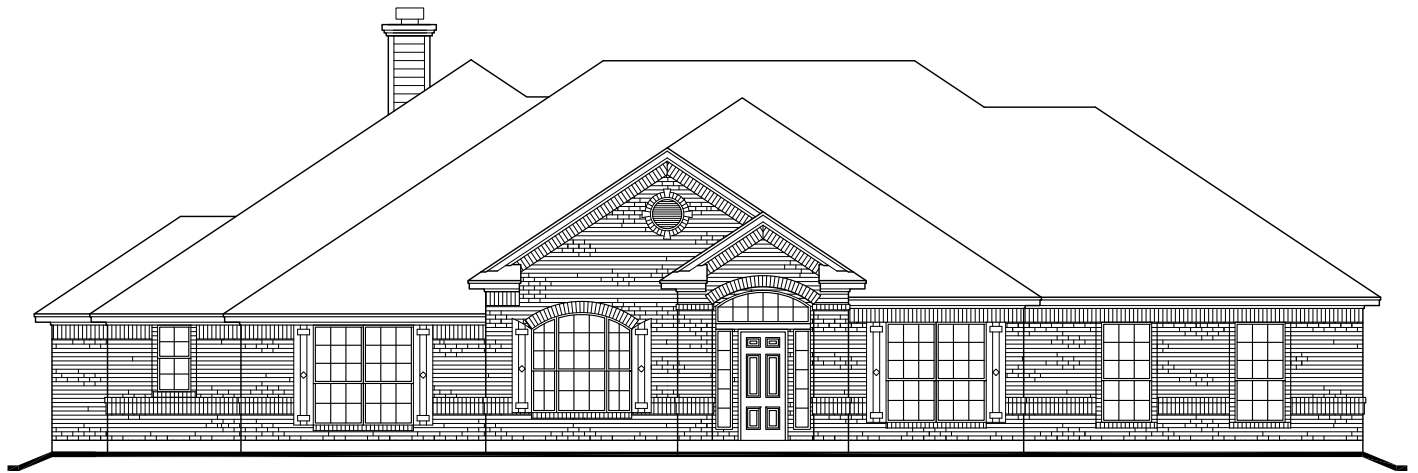

WebFloorPlans.com

1st Floor Footage: 2754 s.f.

Width: 78'-7"

Depth: 70'-1"

Plan #2754

To Order Call:
855-55PLANS

Elevation A