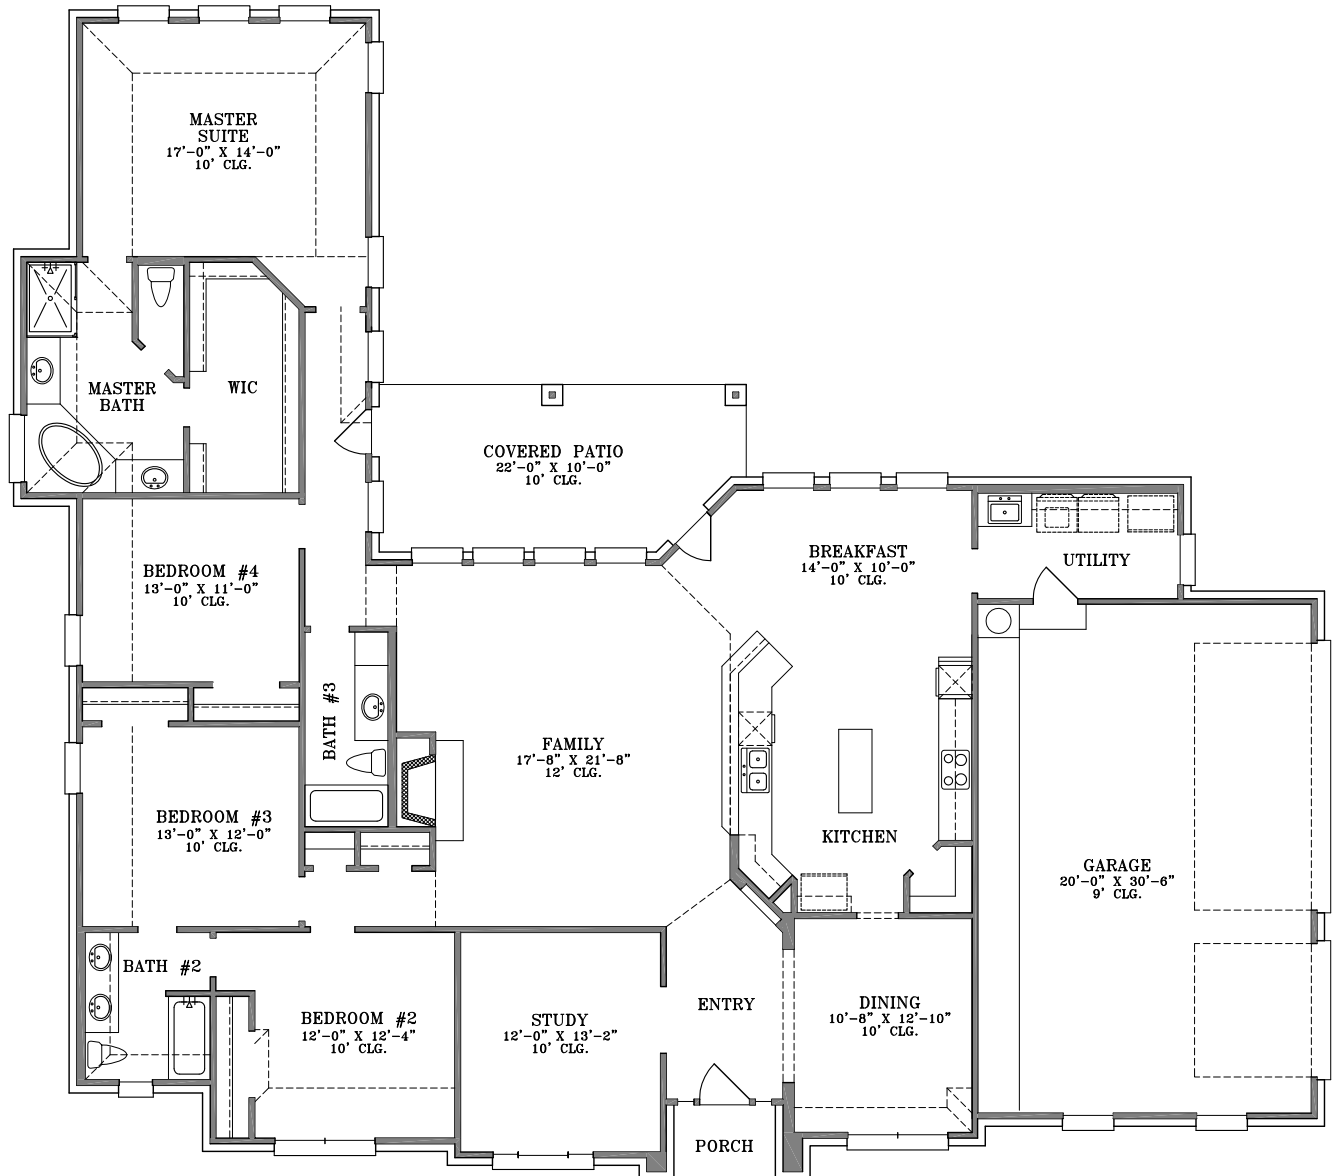

WebFloorPlans.com

1st Floor Footage: 2754 s.f.

Width: 78'-7"

Depth: 70'-1"

Plan #2754

To Order Call:
855-55PLANS

Elevation A