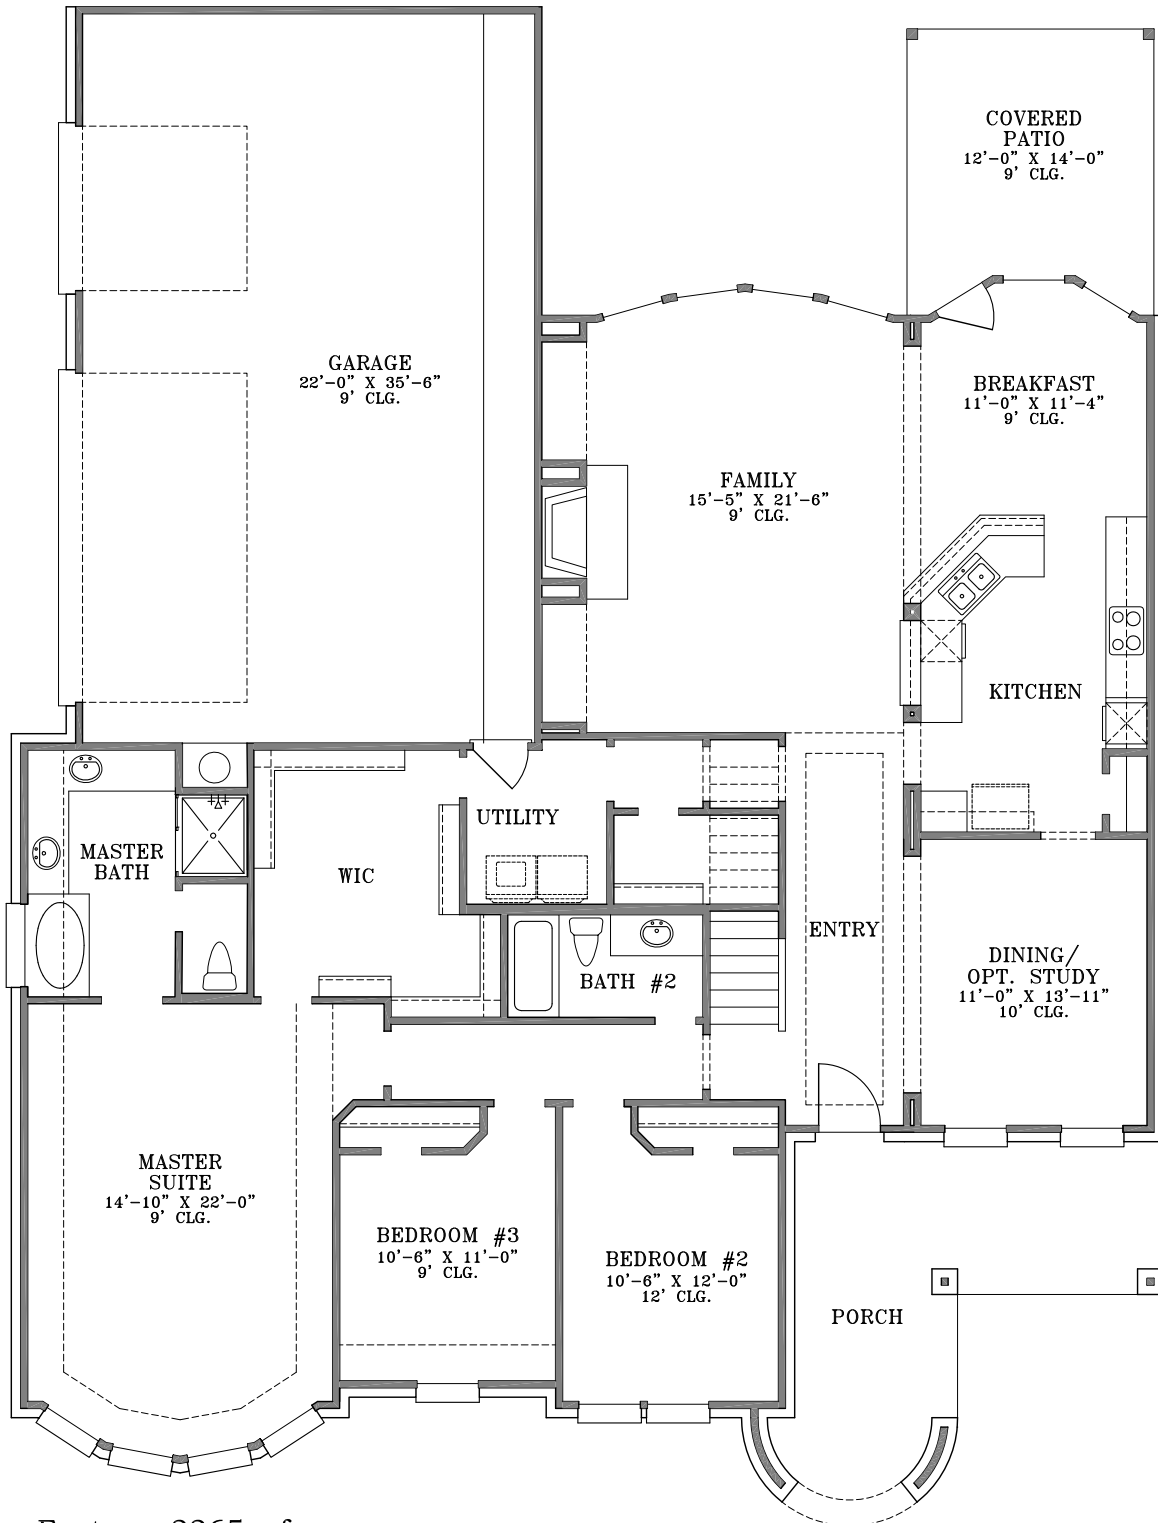

WebFloorPlans.com

1st Floor Footage: 2265 s.f.

2nd Floor Footage: 510 s.f.

Total Footage: 2775 s.f.

Width: 56'-0"

Depth: 73'-10"

Plan # 2775

To Order Call:
214-227-7527

Elevation A