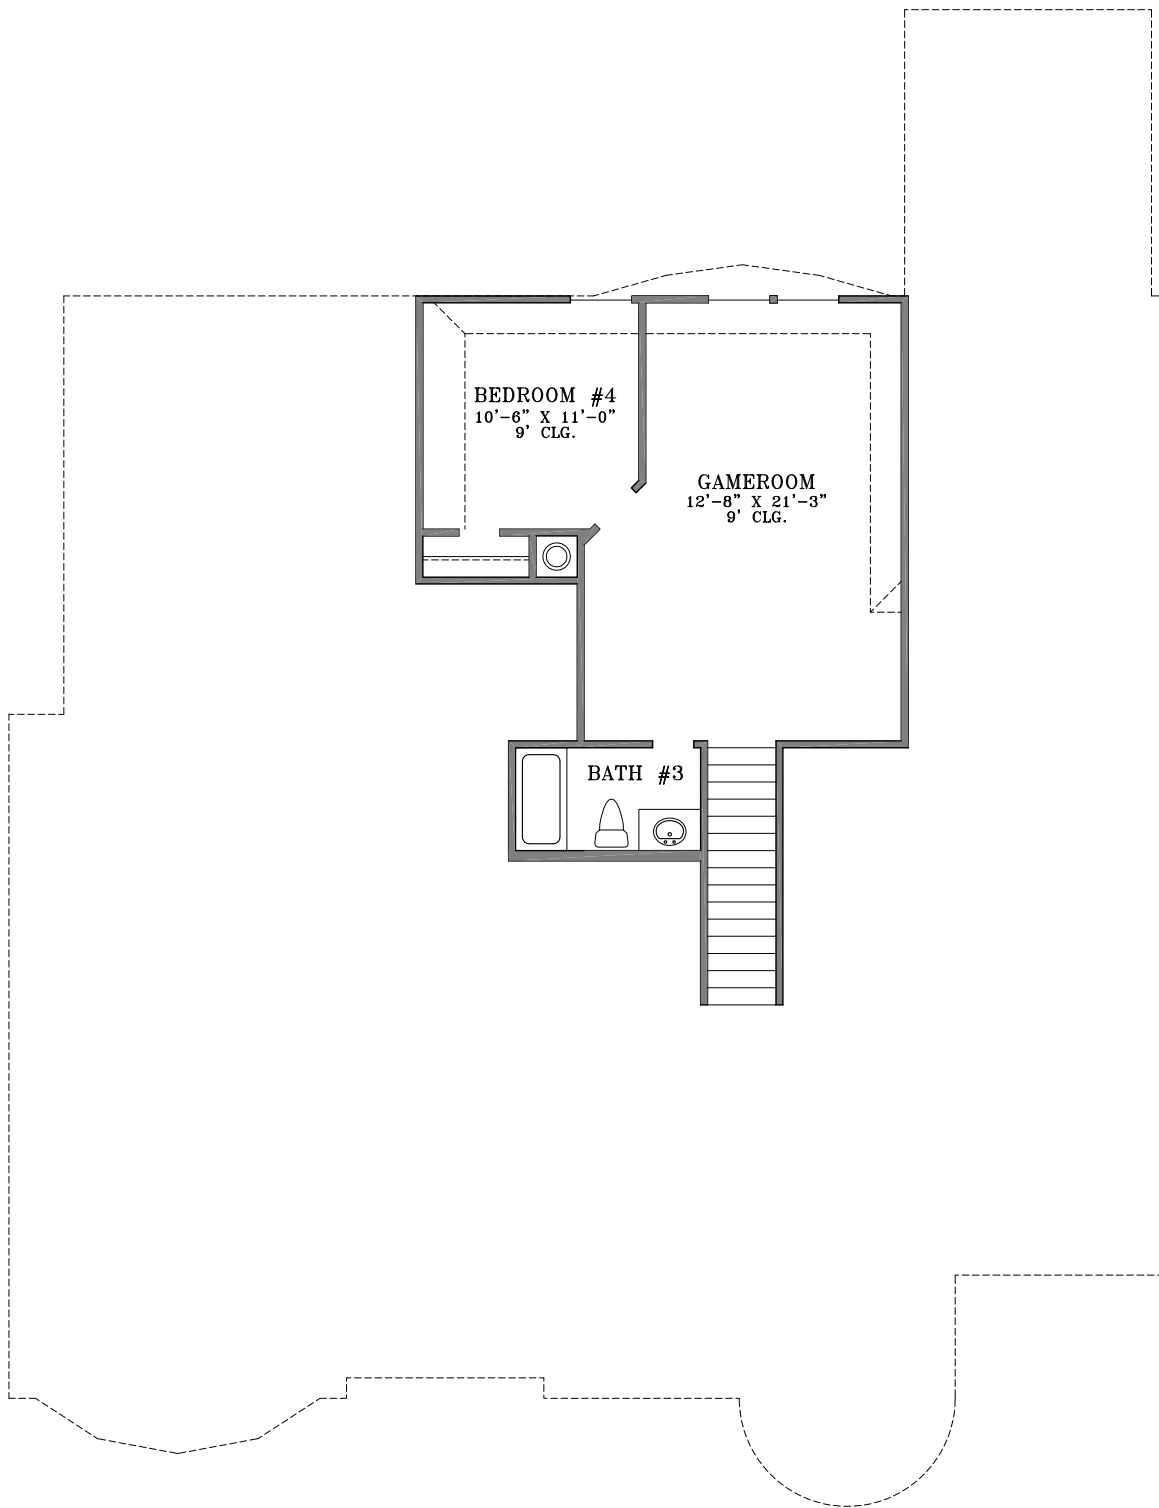

WebFloorPlans.com

1st Floor Footage: 2265 s.f.

2nd Floor Footage: 510 s.f.

Total Footage: 2775 s.f.

Width: 56'-0"

Depth: 73'-10"

Plan # 2775

To Order Call:
214-227-7527

Elevation A