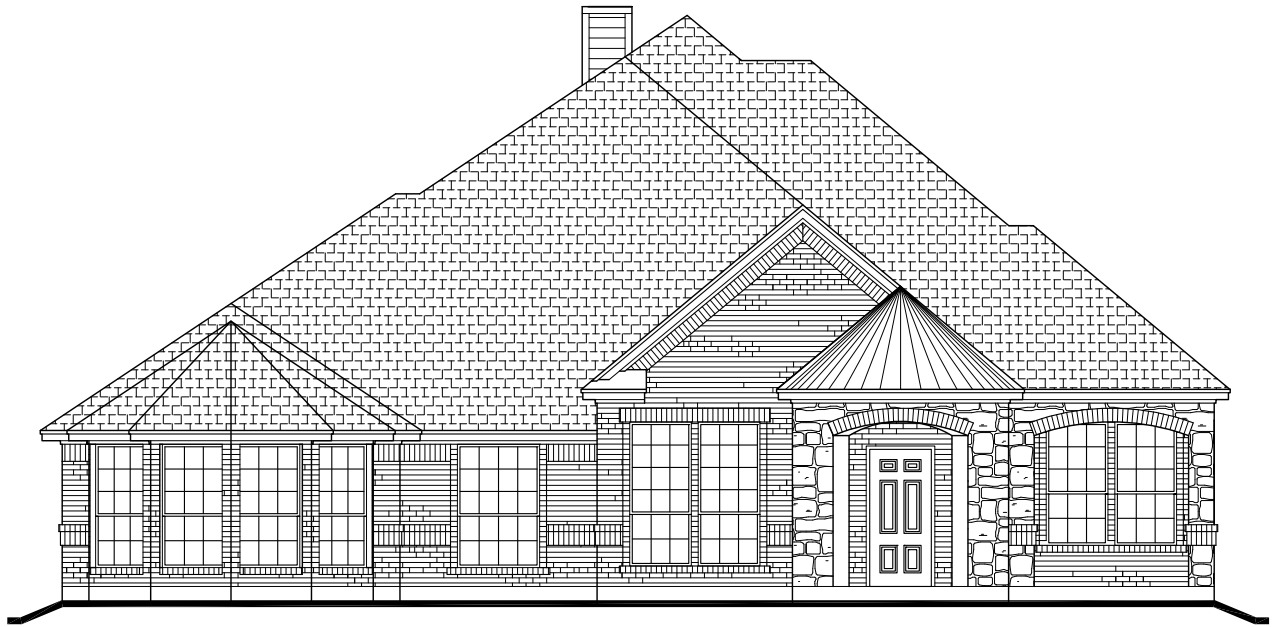

WebFloorPlans.com

1st Floor Footage: 2265 s.f.

2nd Floor Footage: 510 s.f.

Total Footage: 2775 s.f.

Width: 56'-0"

Depth: 73'-10"

Plan # 2775

To Order Call:
214-227-7527

Elevation A