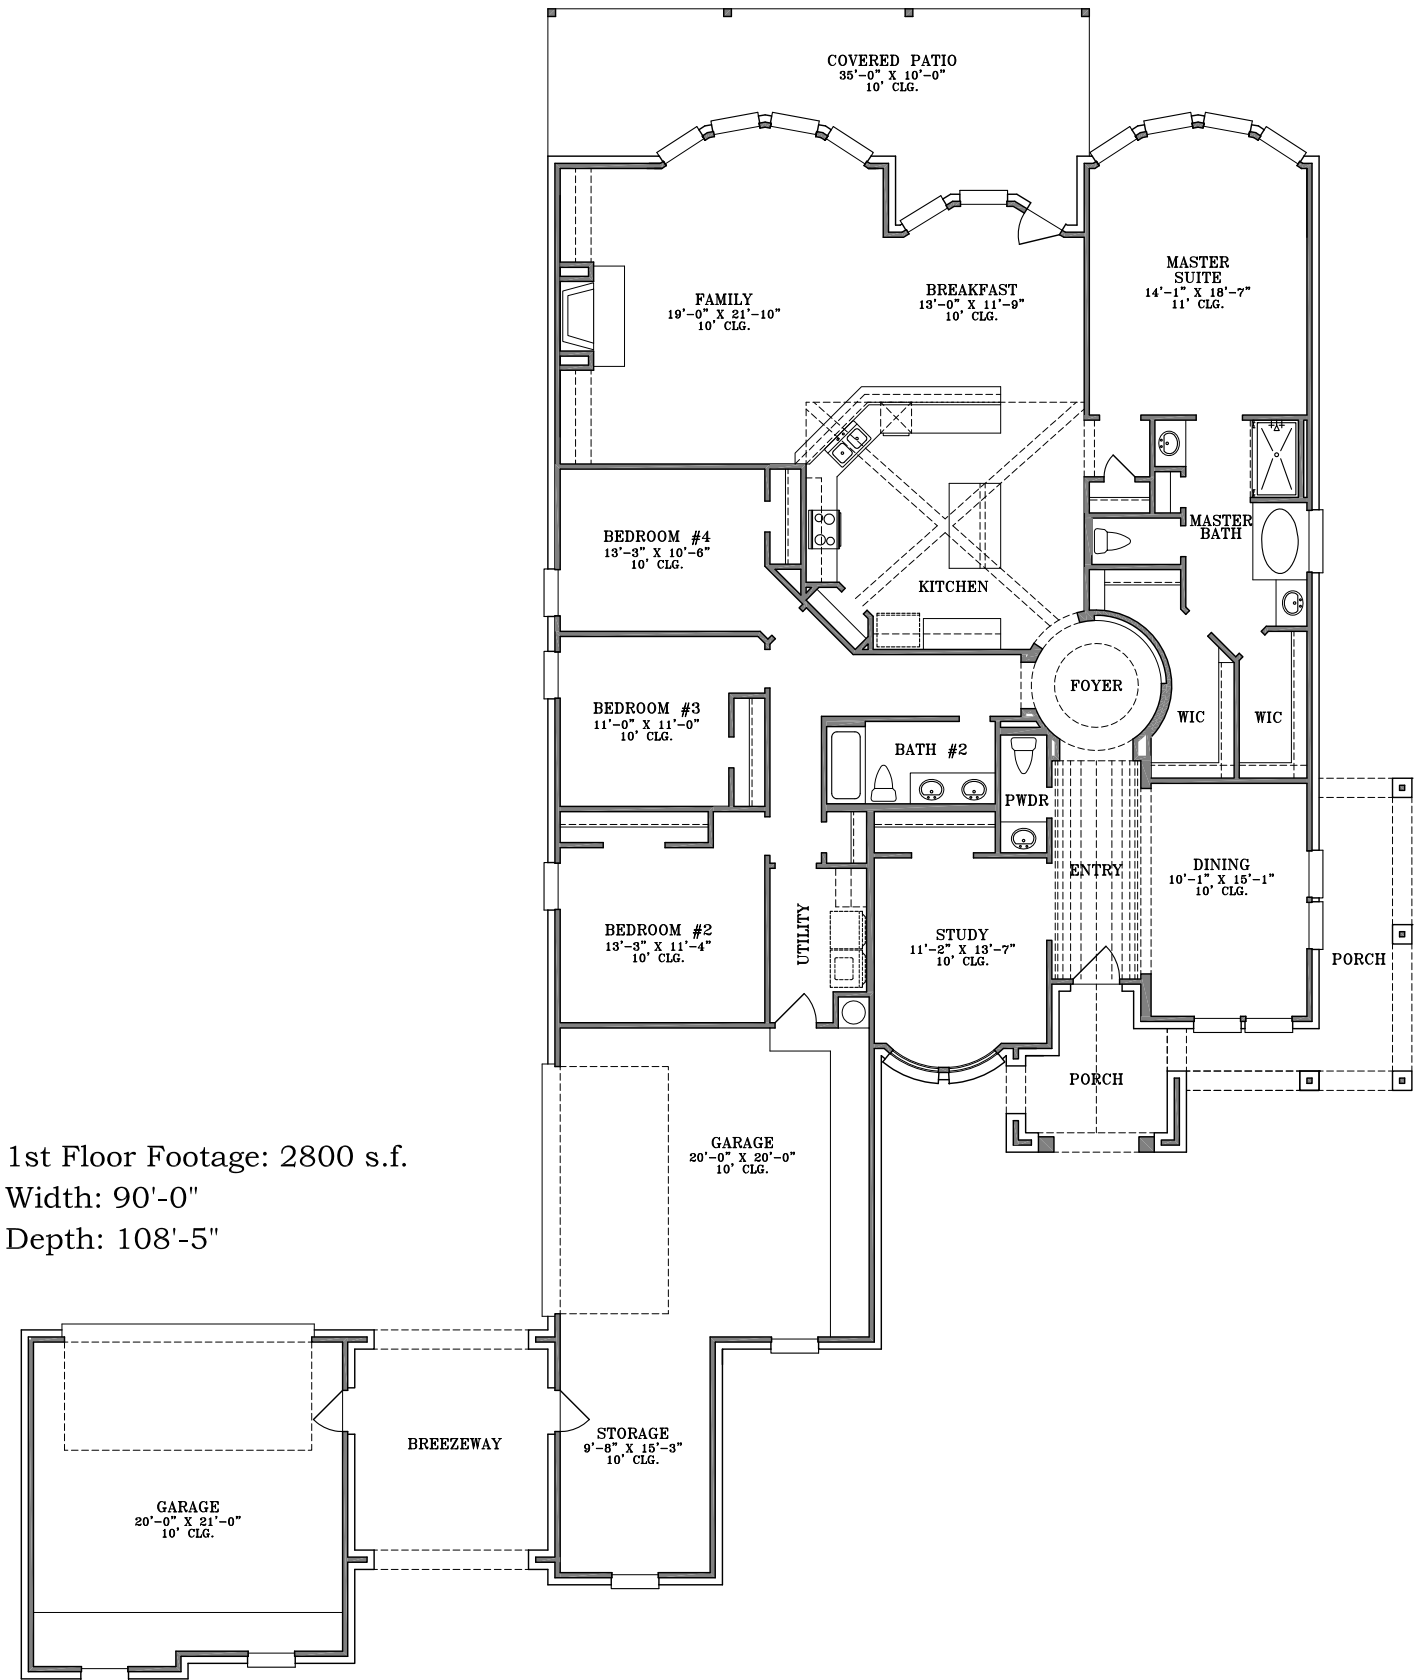

WebFloorPlans.com

1st Floor Footage: 2800 s.f.
Width: 90'-0"
Depth: 108'-5"

Plan #2800

To Order Call:
855-55PLANS

Elevation A

Plan #2800

To Order Call:
855-55PLANS