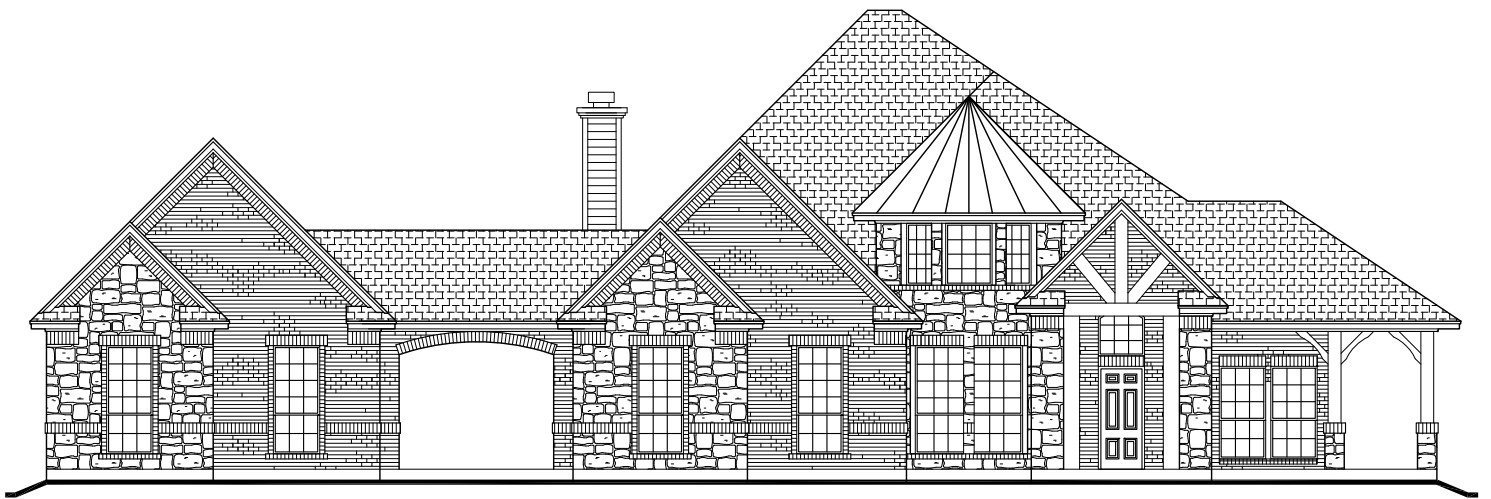

WebFloorPlans.com

1st Floor Footage: 2800 s.f.
Width: 90'-0"
Depth: 108'-5"

Plan #2800

To Order Call:
855-55PLANS

Elevation A

Plan #2800

To Order Call:
855-55PLANS