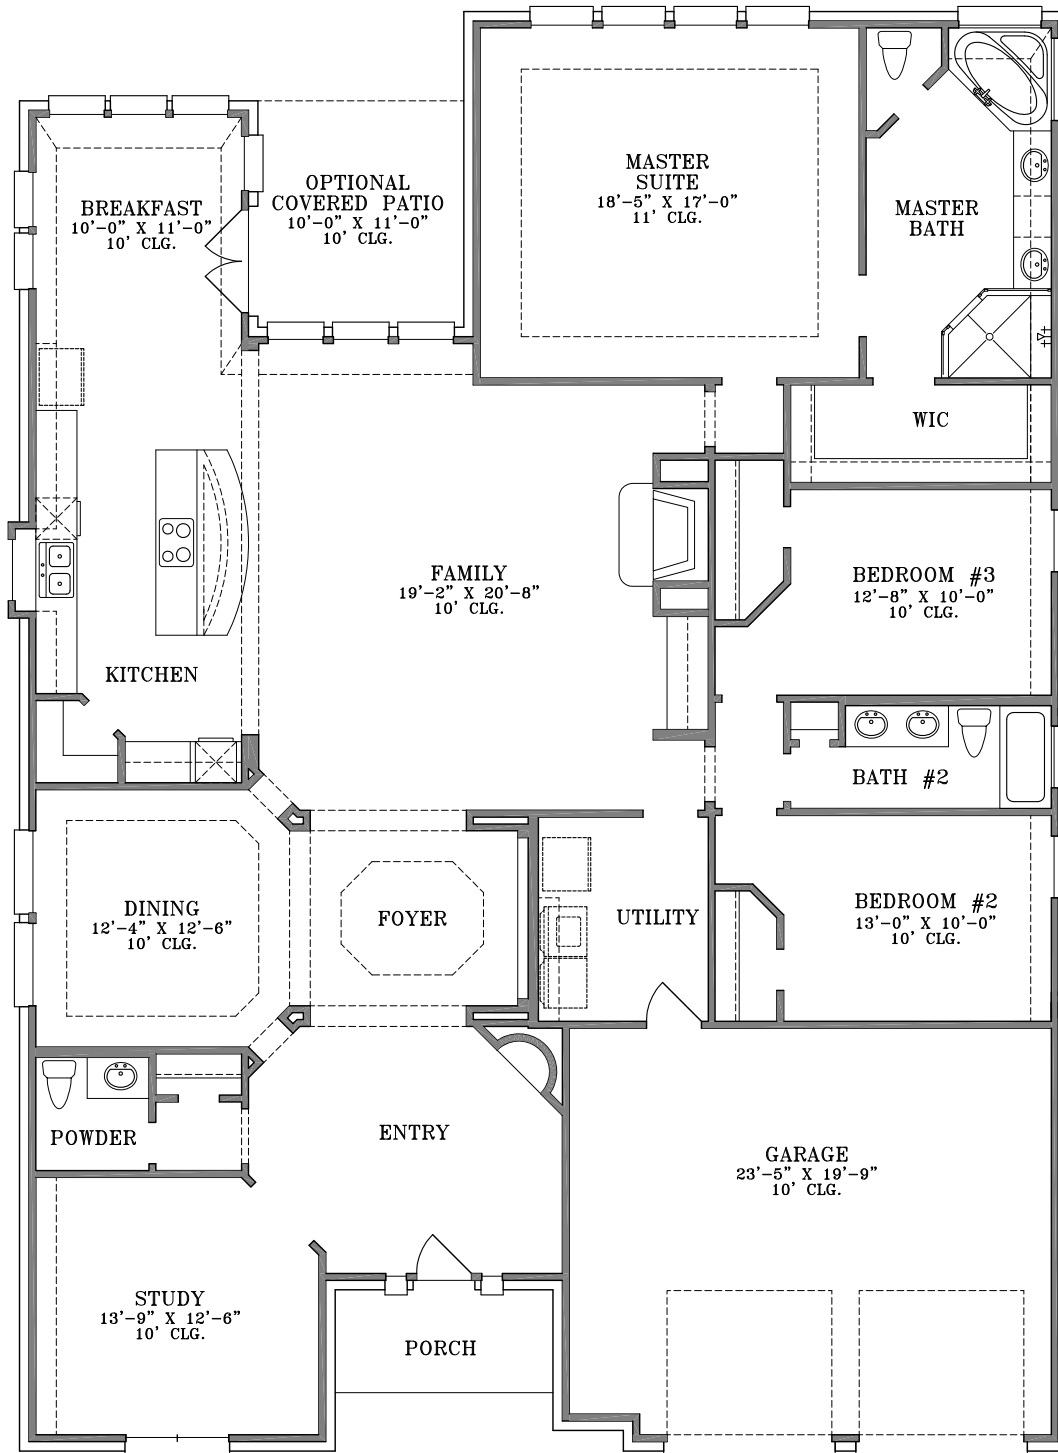

WebFloorPlans.com

1st Floor Footage: 2801 s.f.

Width: 50'-11"

Depth: 69'-11"

Plan #2801

To Order Call:
855-55PLANS

Elevation A

Elevation B

Plan #2801

To Order Call:
855-55PLANS