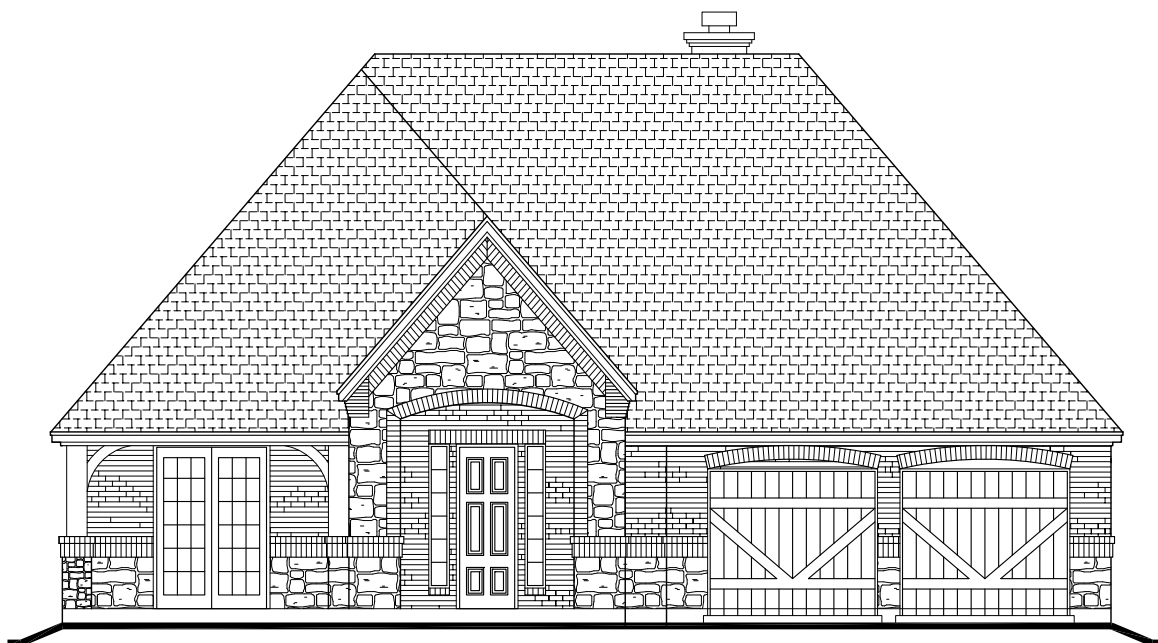

WebFloorPlans.com

1st Floor Footage: 2801 s.f.

Width: 50'-11"

Depth: 69'-11"

Plan #2801

To Order Call:
855-55PLANS

Elevation A

Elevation B

Plan #2801

To Order Call:
855-55PLANS