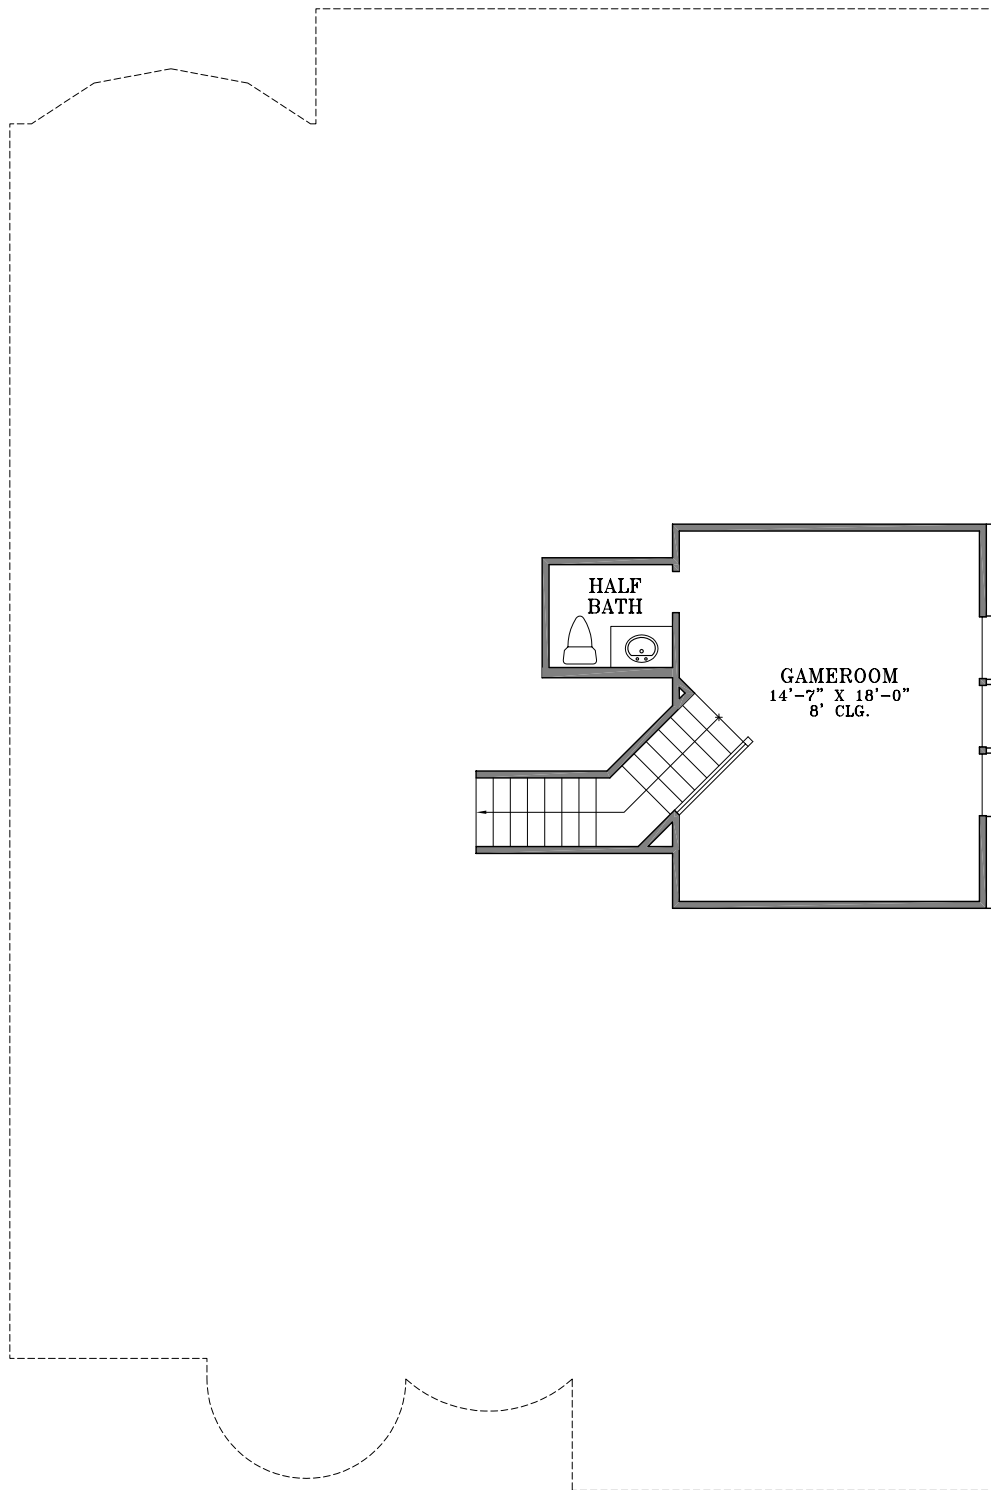

WebFloorPlans.com

1st Floor Footage: 2527 s.f.

1st Floor Footage: 320 s.f.

Total Footage: 2847 s.f.

Width: 47'-11"

Depth: 72'-0"

1st Floor Plan

Plan # 2847

To Order Call:
214-227-7527

2nd Floor Plan

Plan # 2847

Elevation A