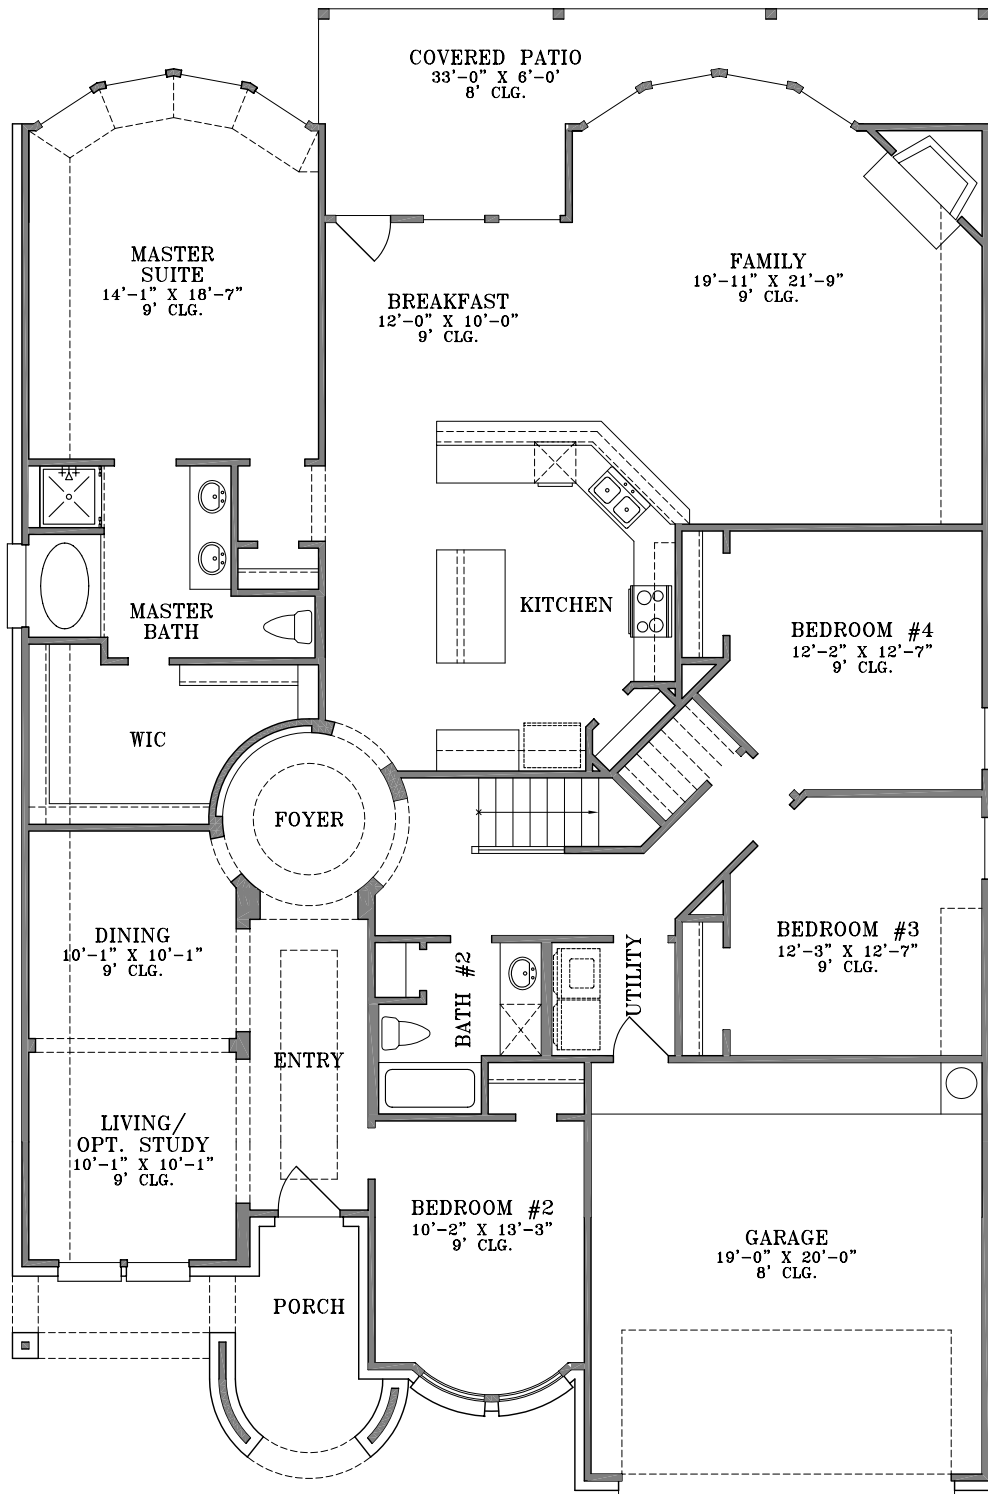

WebFloorPlans.com

1st Floor Footage: 2527 s.f.

1st Floor Footage: 320 s.f.

Total Footage: 2847 s.f.

Width: 47'-11"

Depth: 72'-0"

1st Floor Plan

Plan # 2847

To Order Call:
214-227-7527

2nd Floor Plan

Plan # 2847

Elevation A