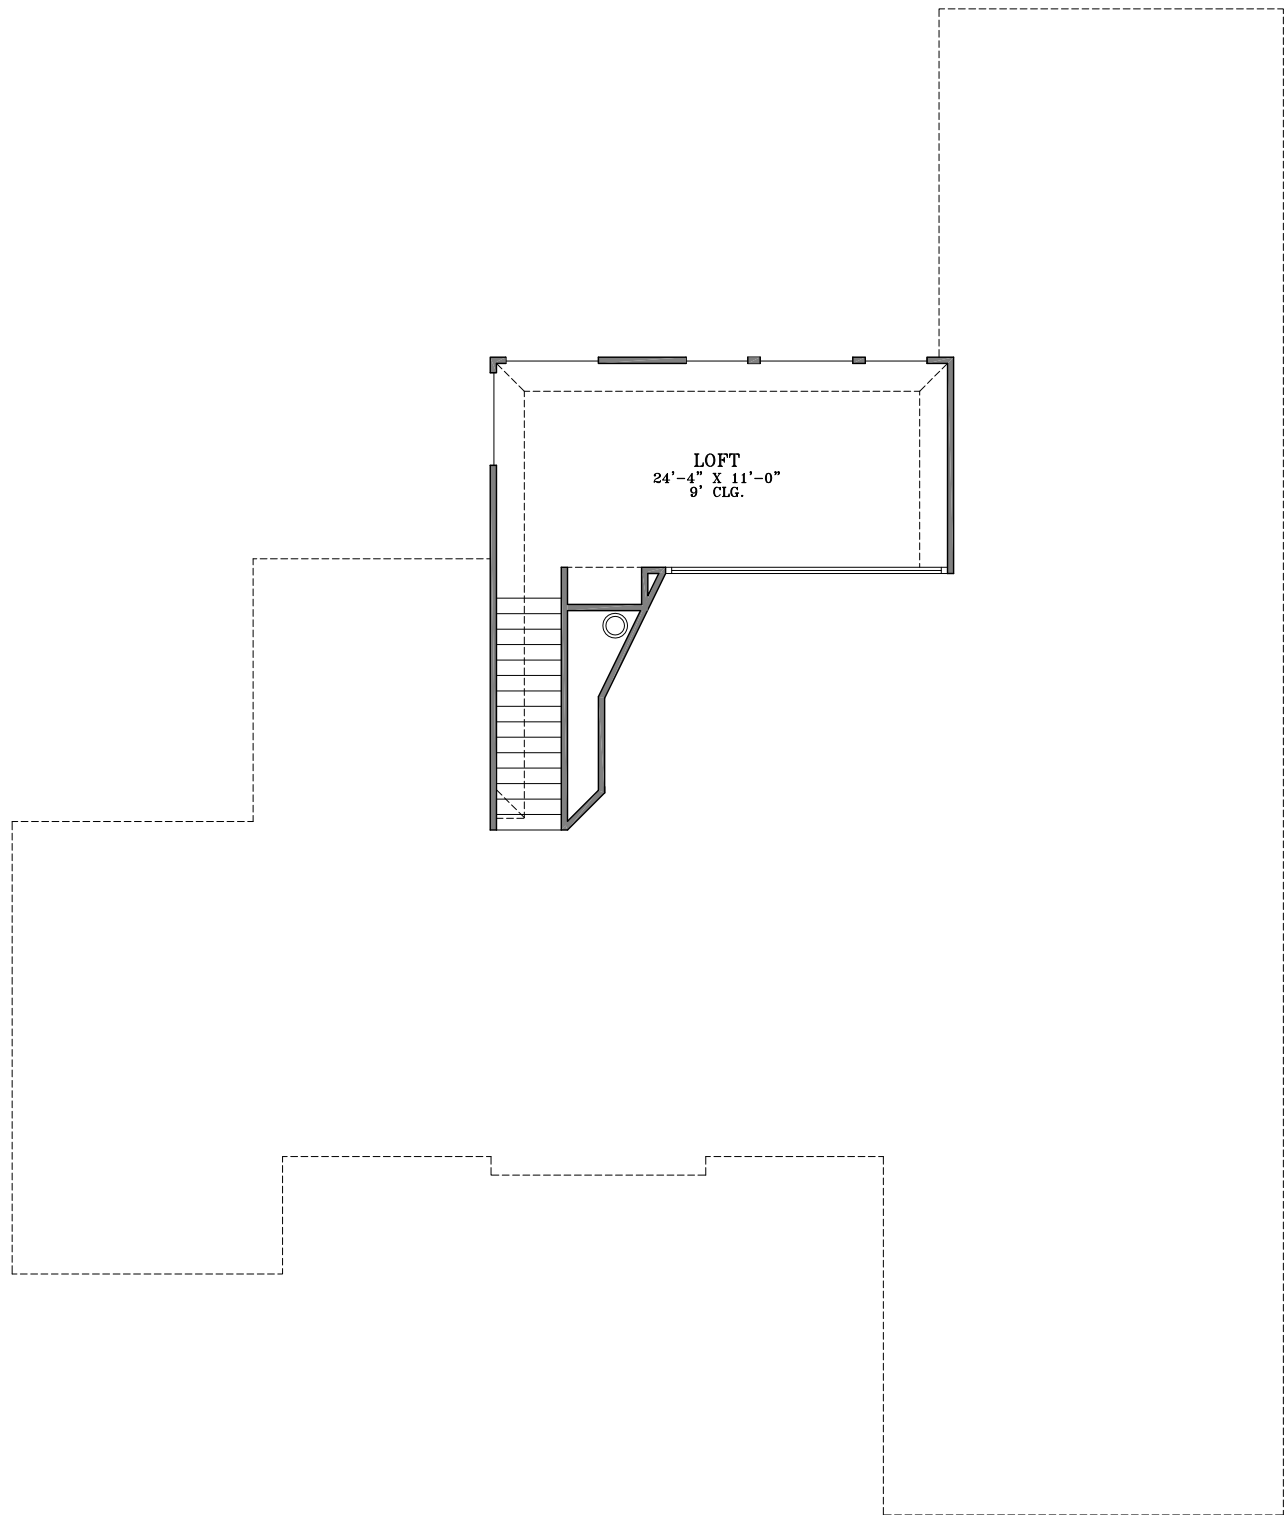

# WebFloorPlans.com

1st Floor Footage: 2530 s.f.

2nd Floor Footage: 320 s.f.

Total Footage: 2850 s.f.

Width: 68'-7"

Depth: 81'-3"

Plan #2850

To Order Call:  
855-55PLANS